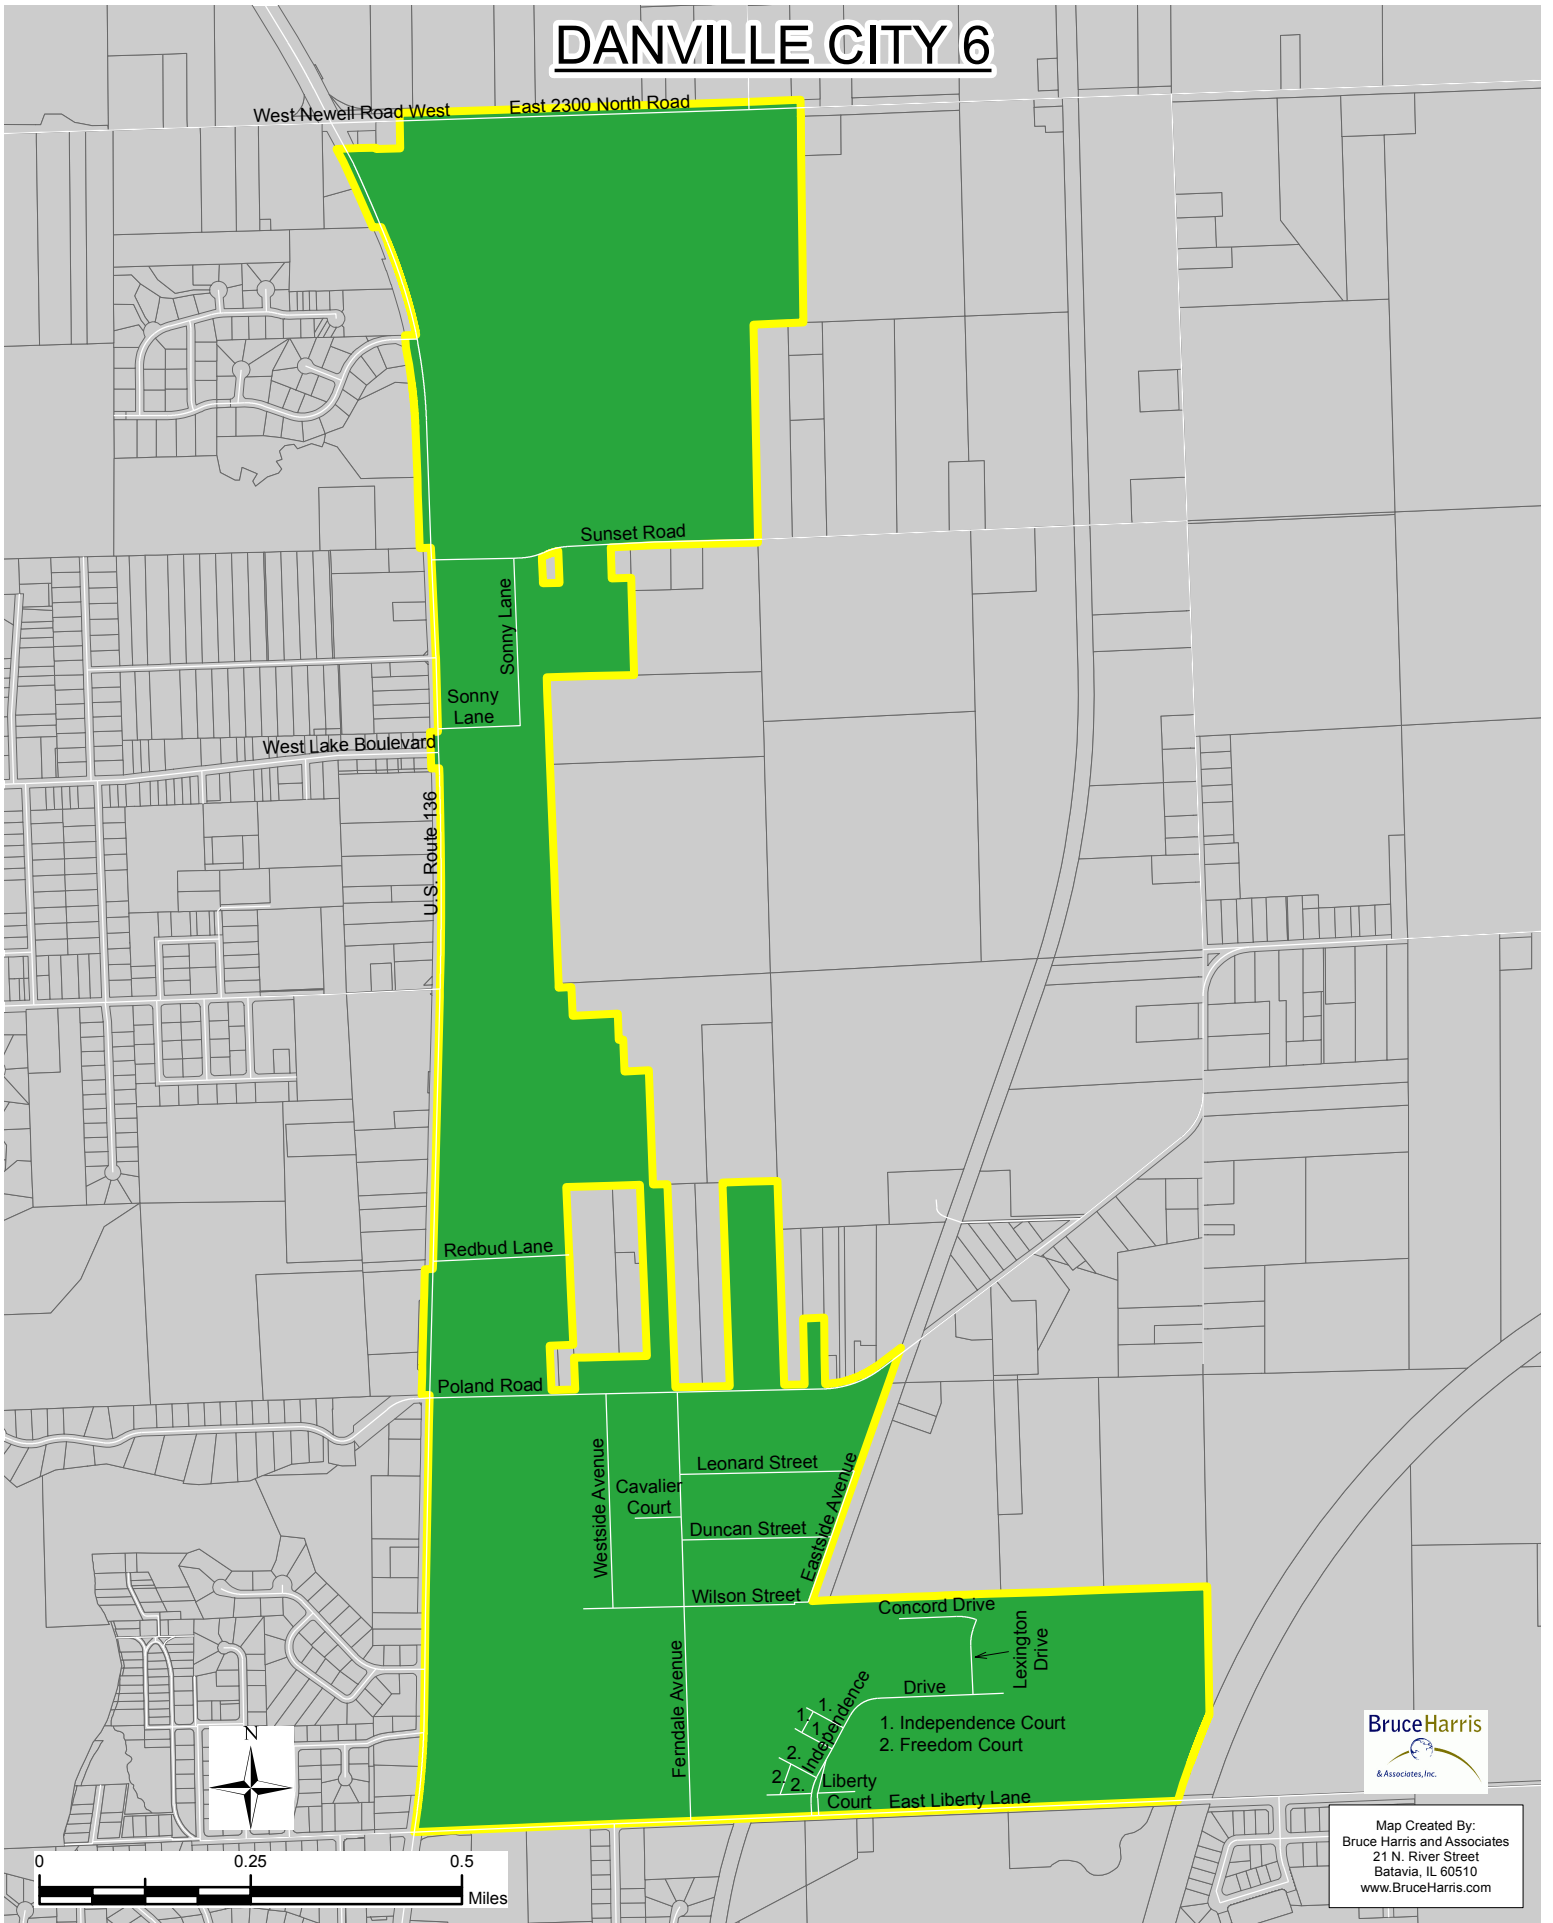

DANVILLE CITY 6

BruceHarris
& Associates, Inc.

Map Created By:
Bruce Harris and Associates
21 N. River Street
Batavia, IL 60510
www.BruceHarris.com