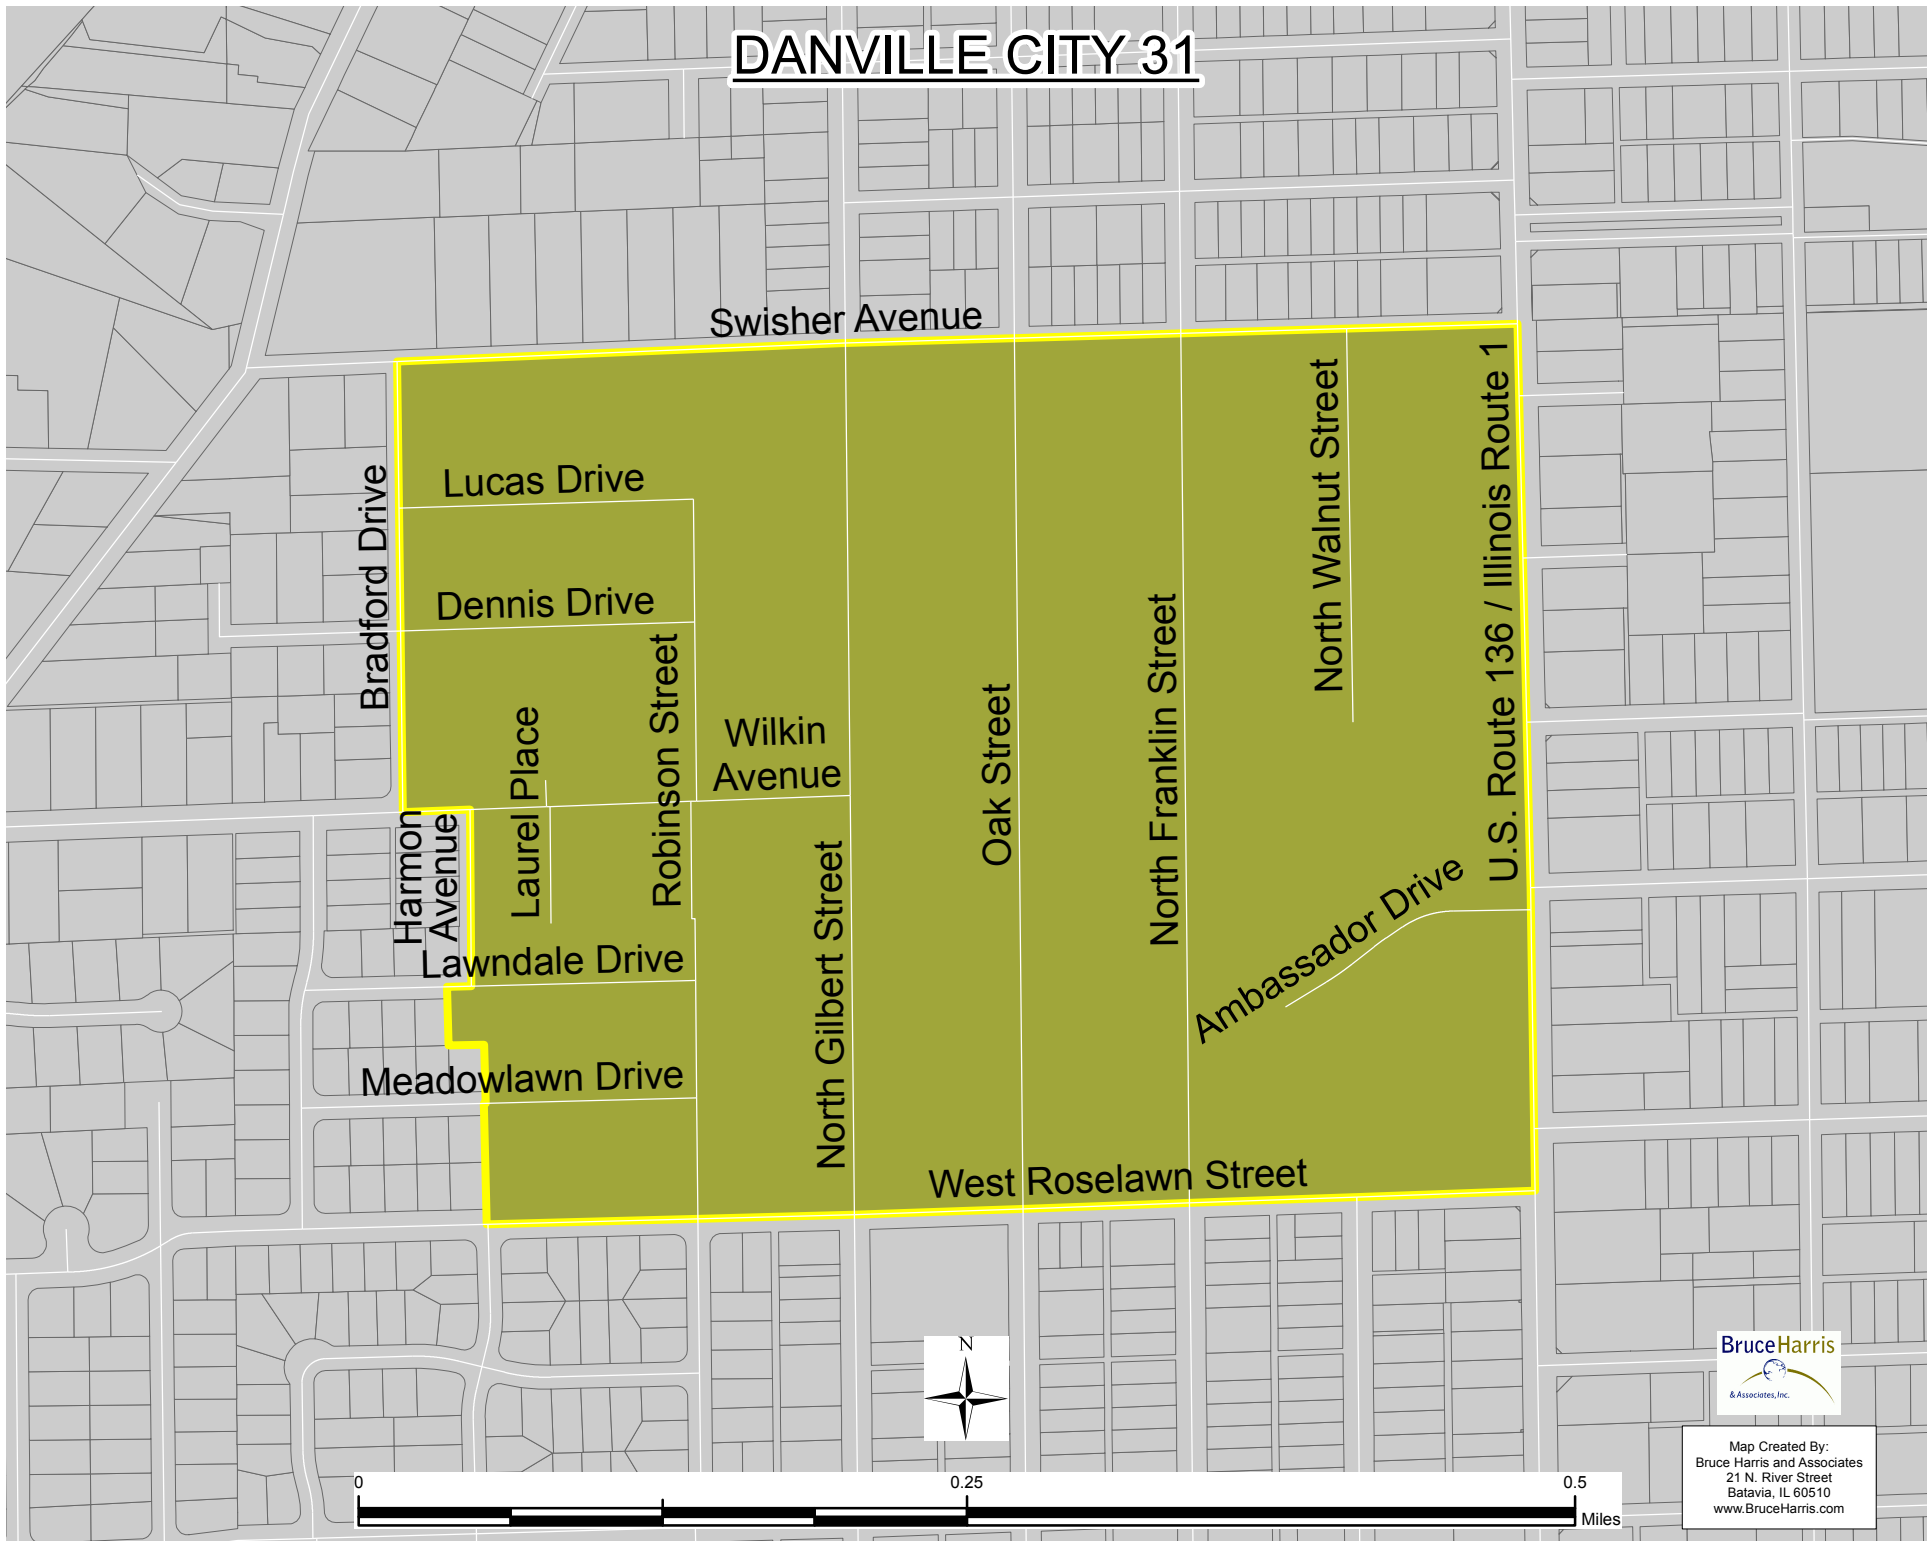

DANVILLE CITY 31

Map Created By:
Bruce Harris and Associates
21 N. River Street
Batavia, IL 60510
www.BruceHarris.com