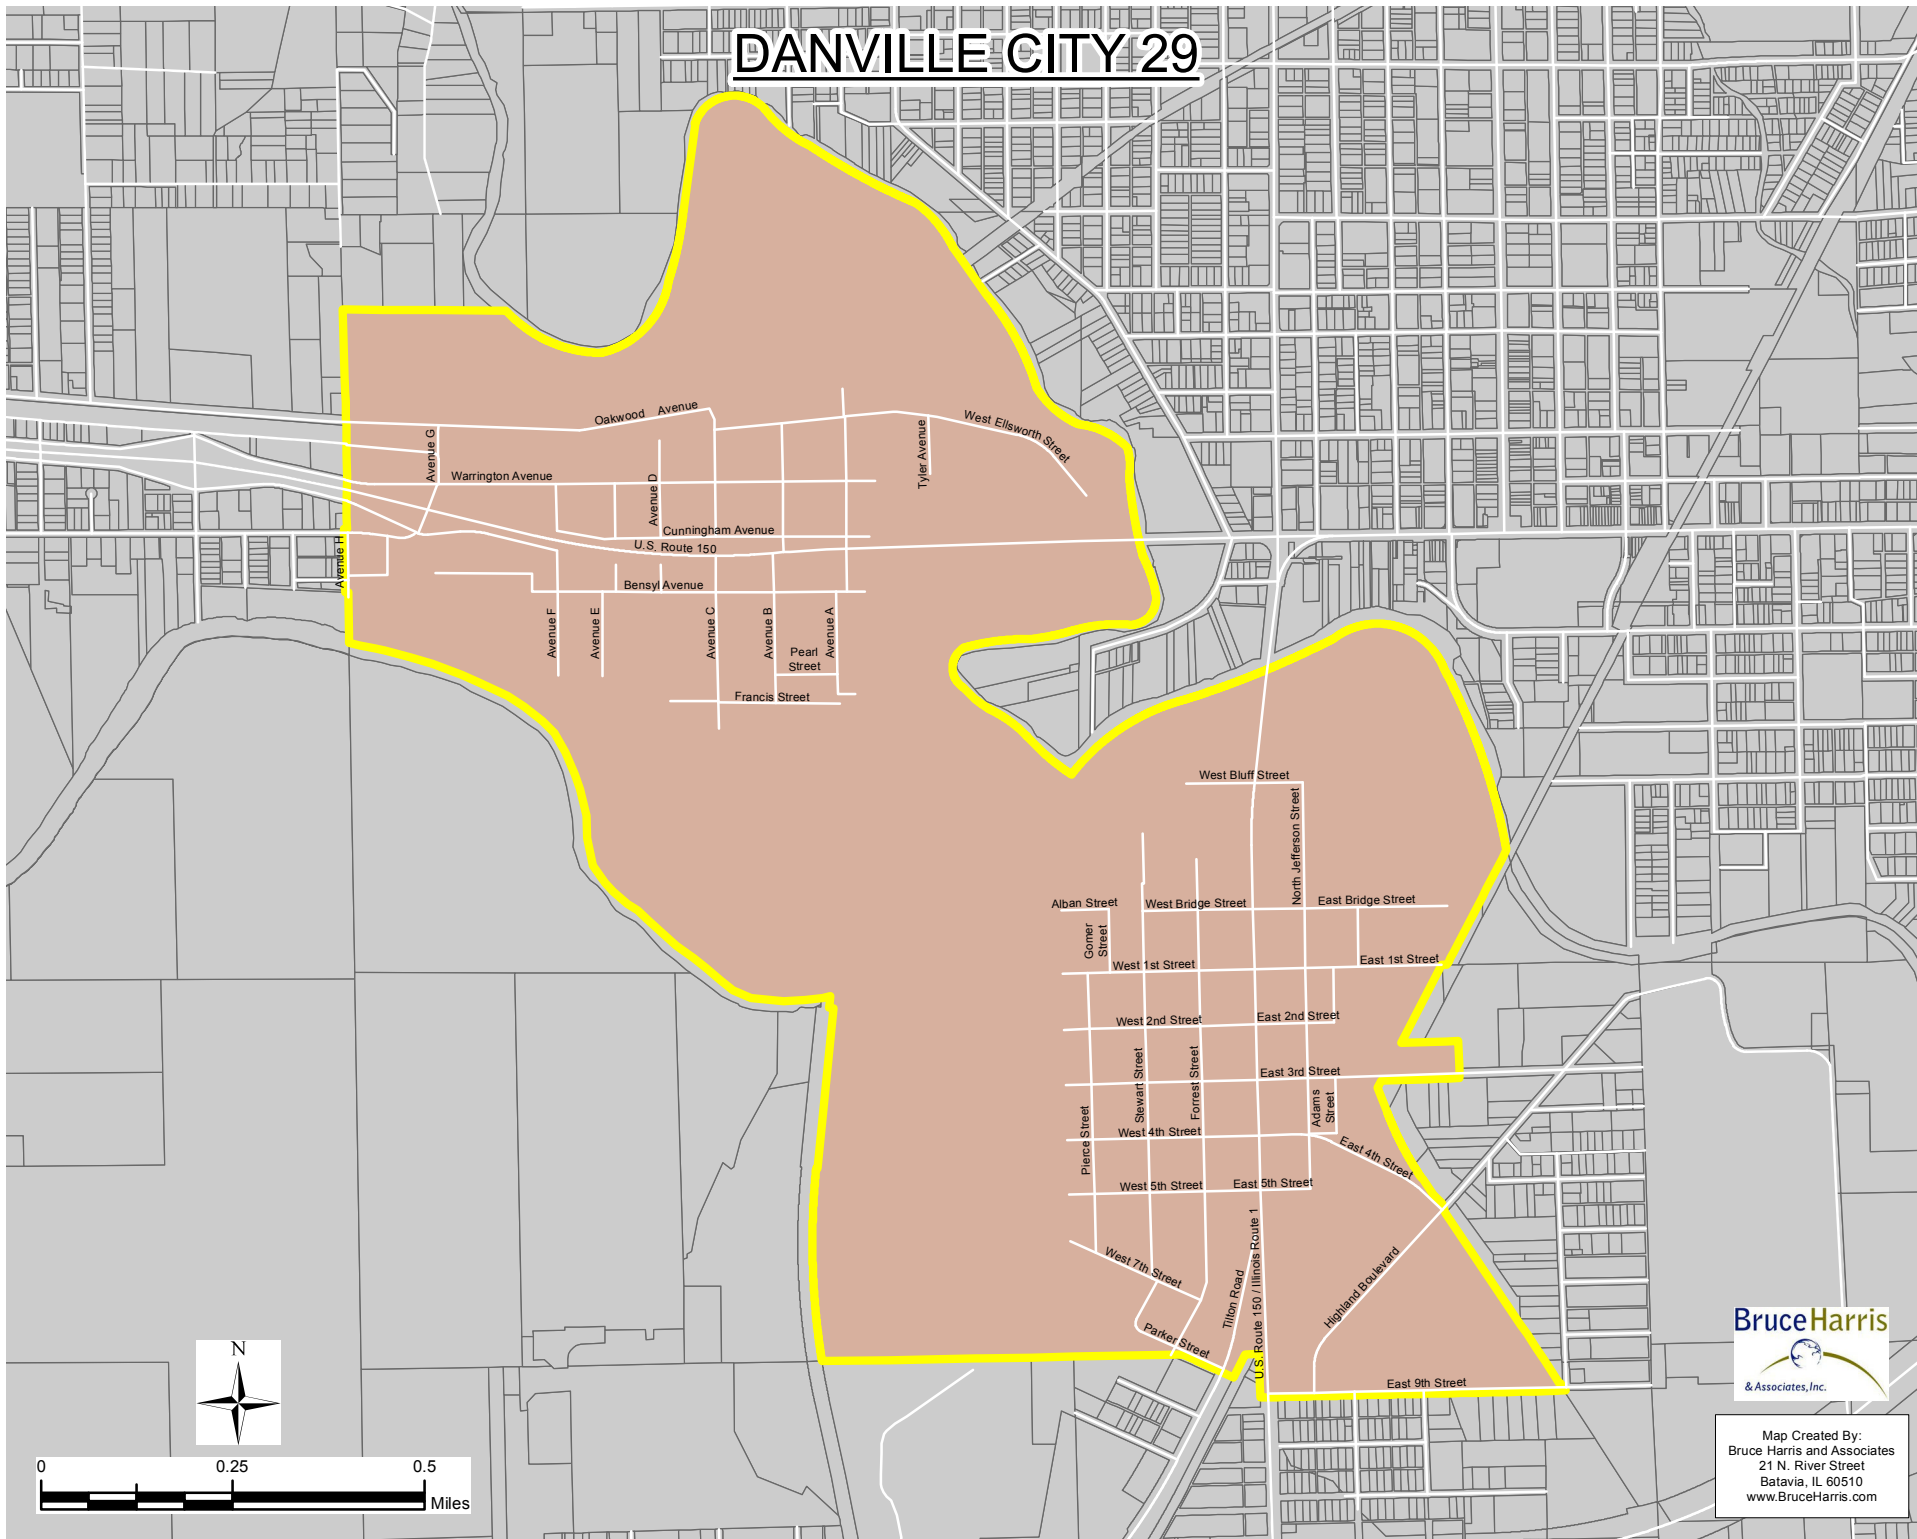

DANVILLE CITY 29

Map Created By:
Bruce Harris and Associates
21 N. River Street
Batavia, IL 60510
www.BruceHarris.com