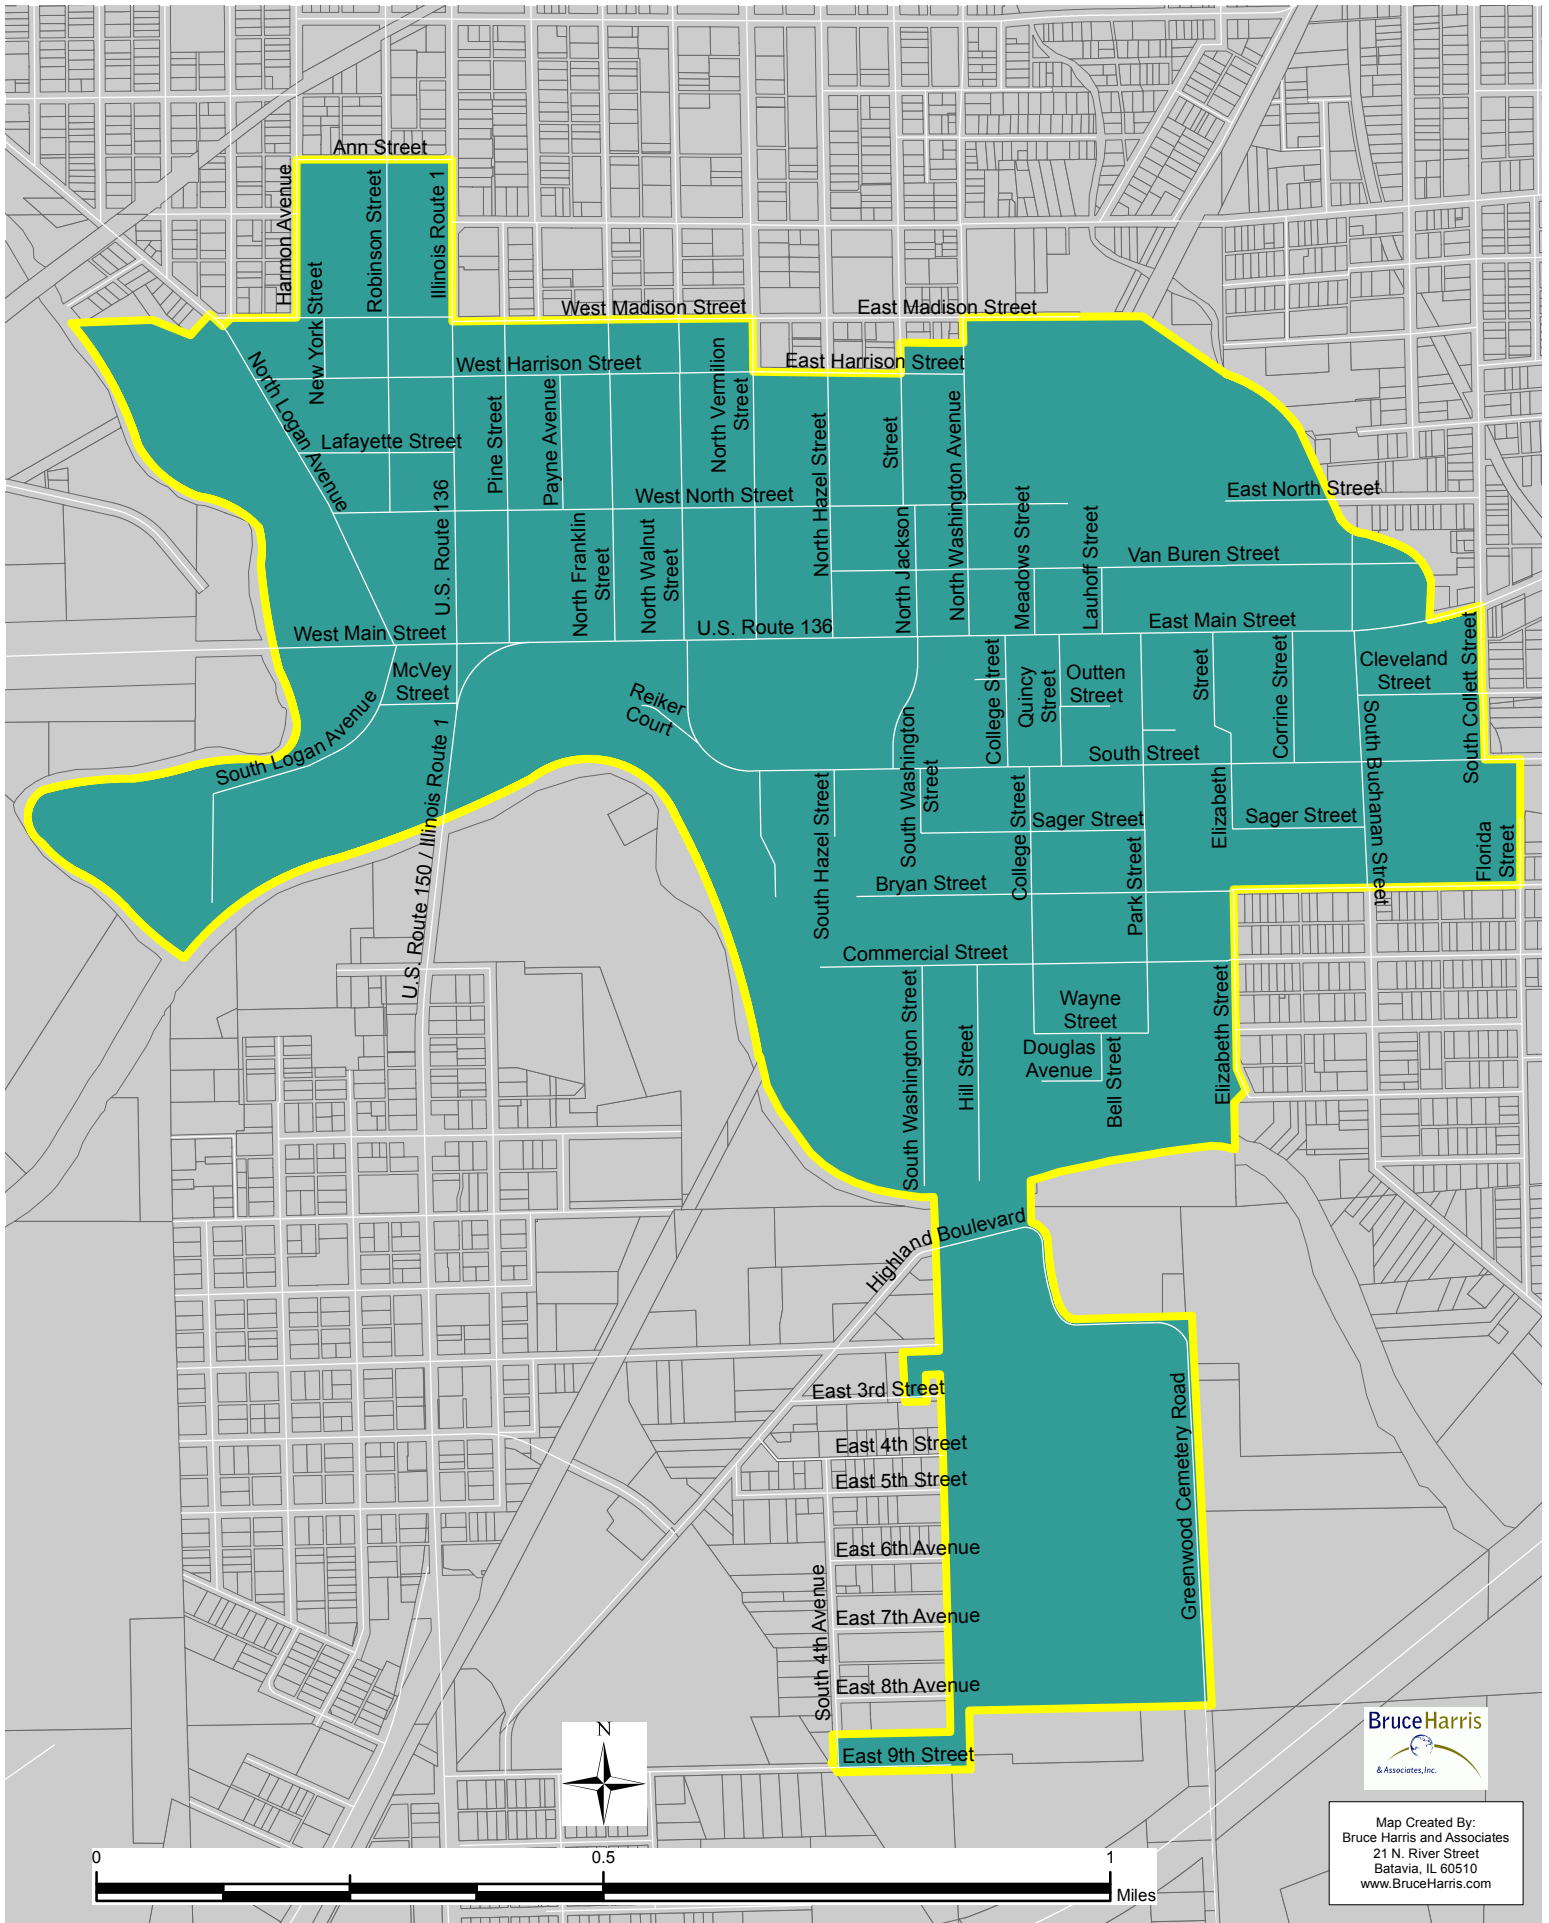

# DANVILLE CITY 28

Map Created By:  
Bruce Harris and Associates  
21 N. River Street  
Batavia, IL 60510  
www.BruceHarris.com