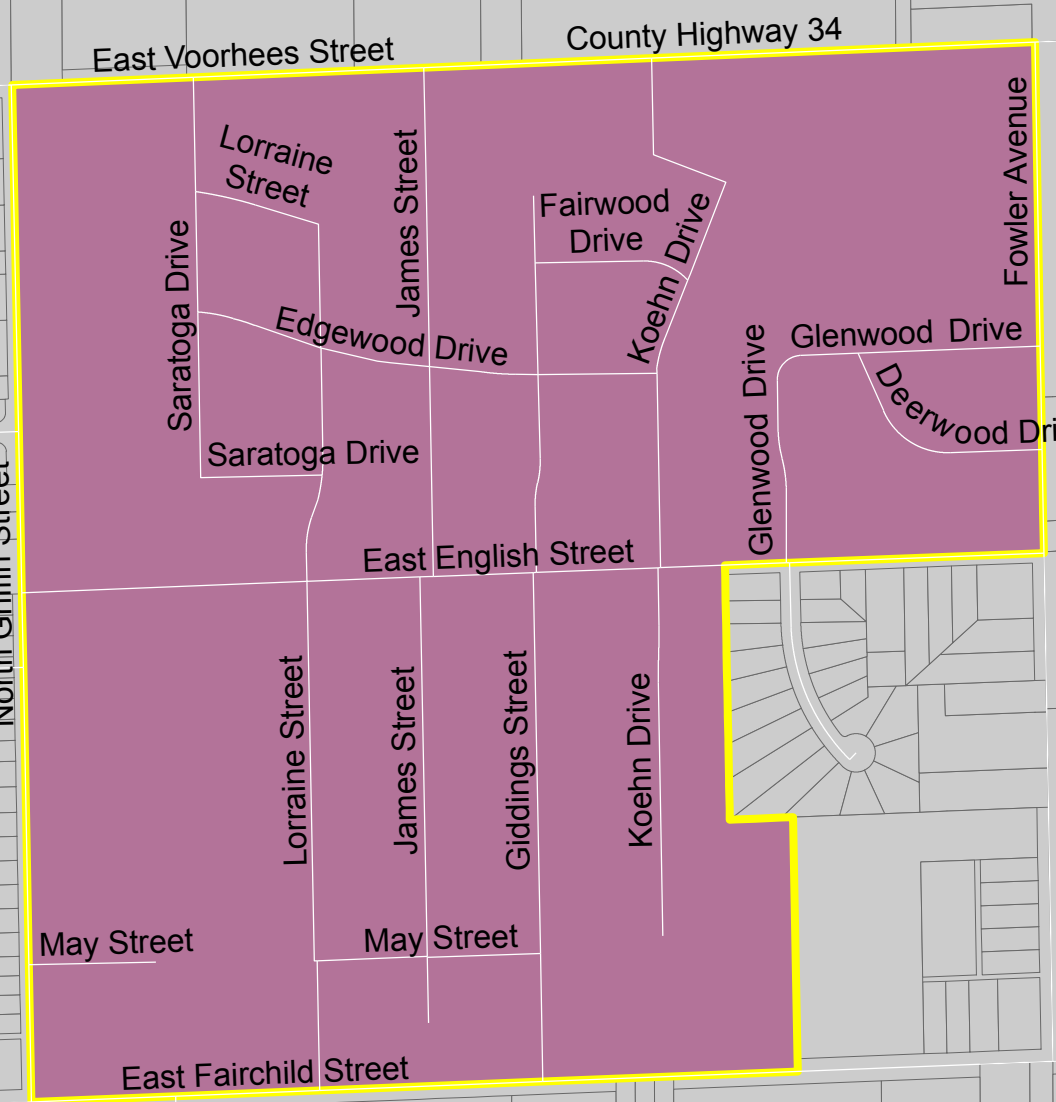

DANVILLE CITY 26

Map Created By:
Bruce Harris and Associates
21 N. River Street
Bellaire, IL 60510
www.BruceHarris.com