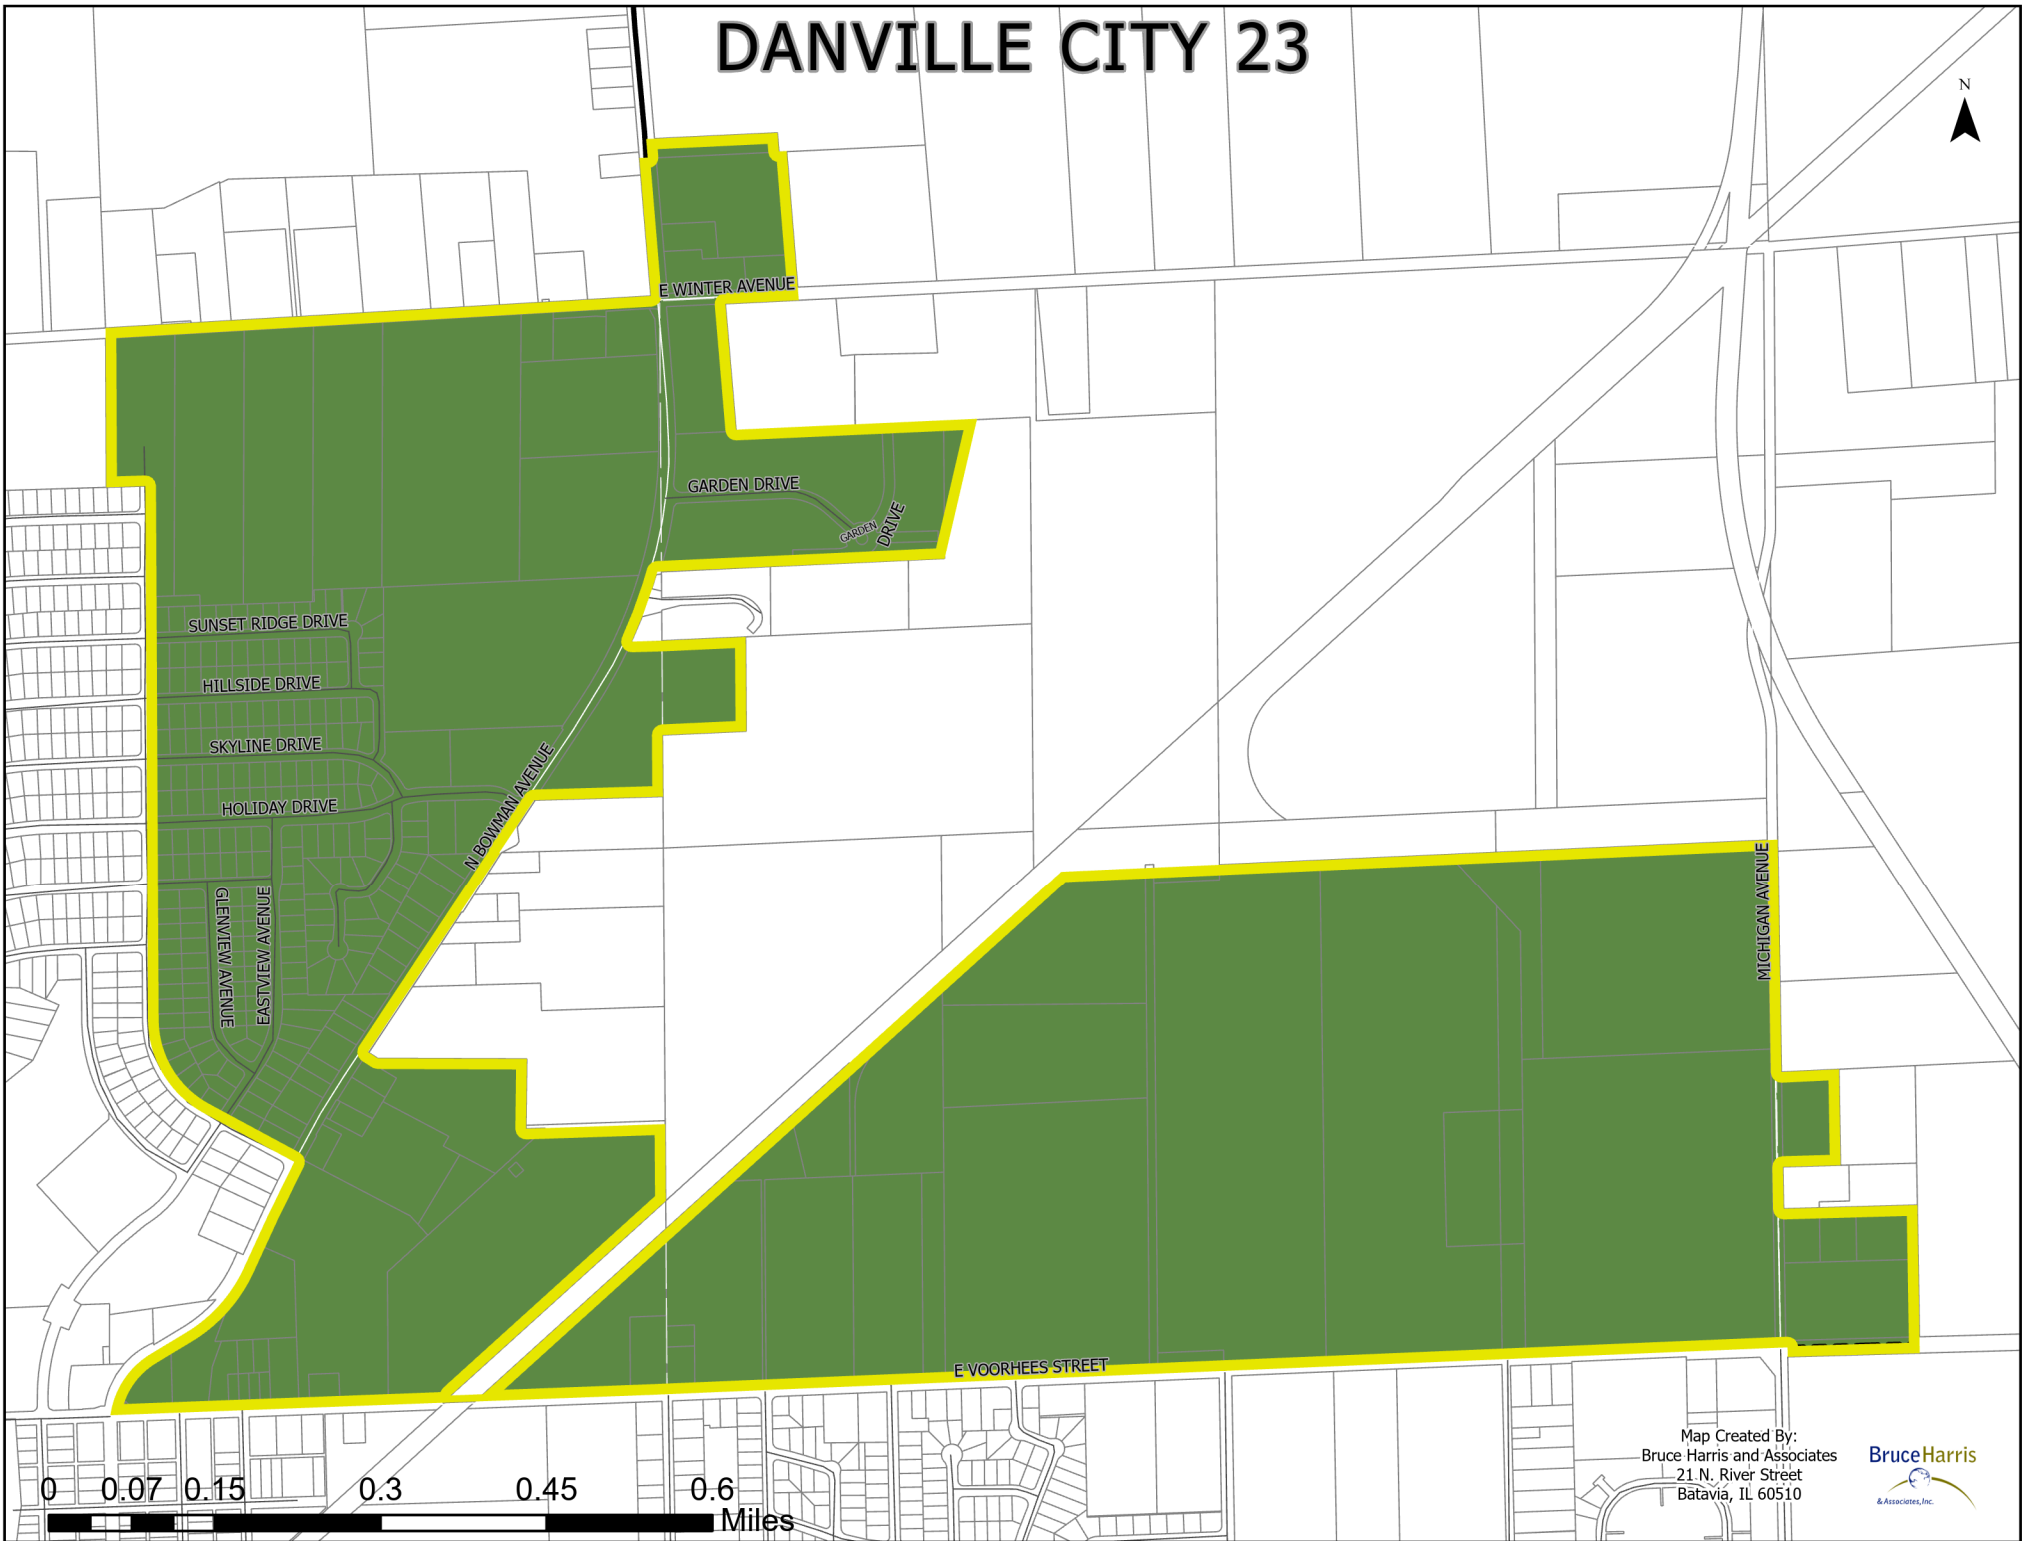

DANVILLE CITY 23

0 0.07 0.15 0.3 0.45 0.6 Miles

Map Created By:
Bruce Harris and Associates
21 N. River Street
Batavia, IL 60510