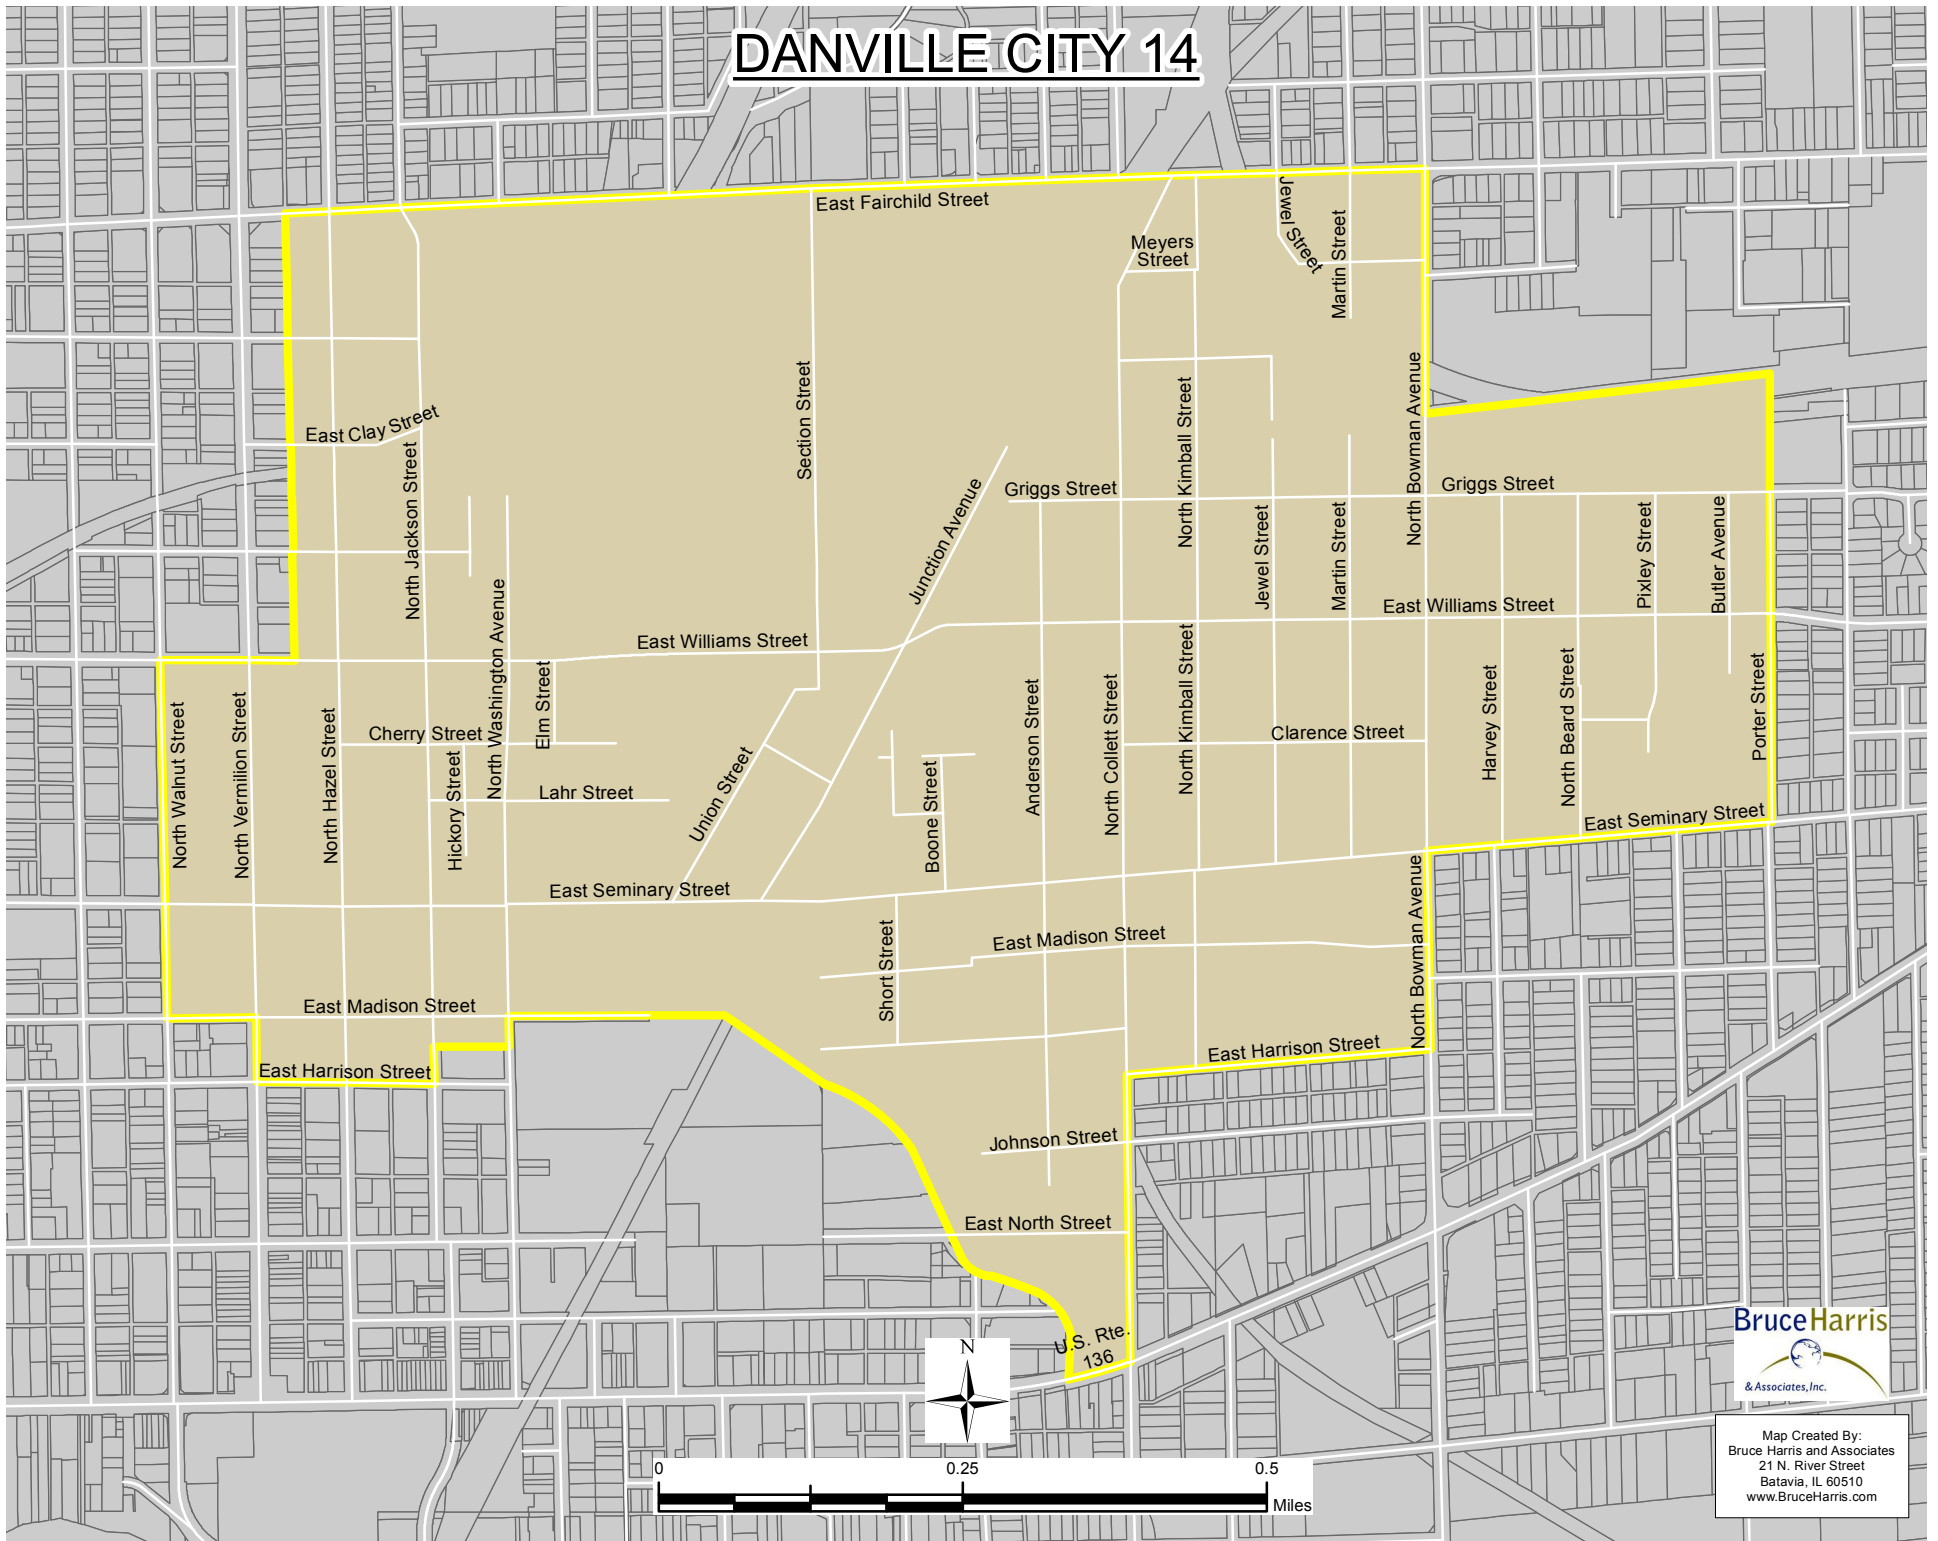

DANVILLE CITY 14

Bruce Harris
& Associates, Inc.

Map Created By:
Bruce Harris and Associates
21 N. River Street
Batavia, IL 60510
www.BruceHarris.com