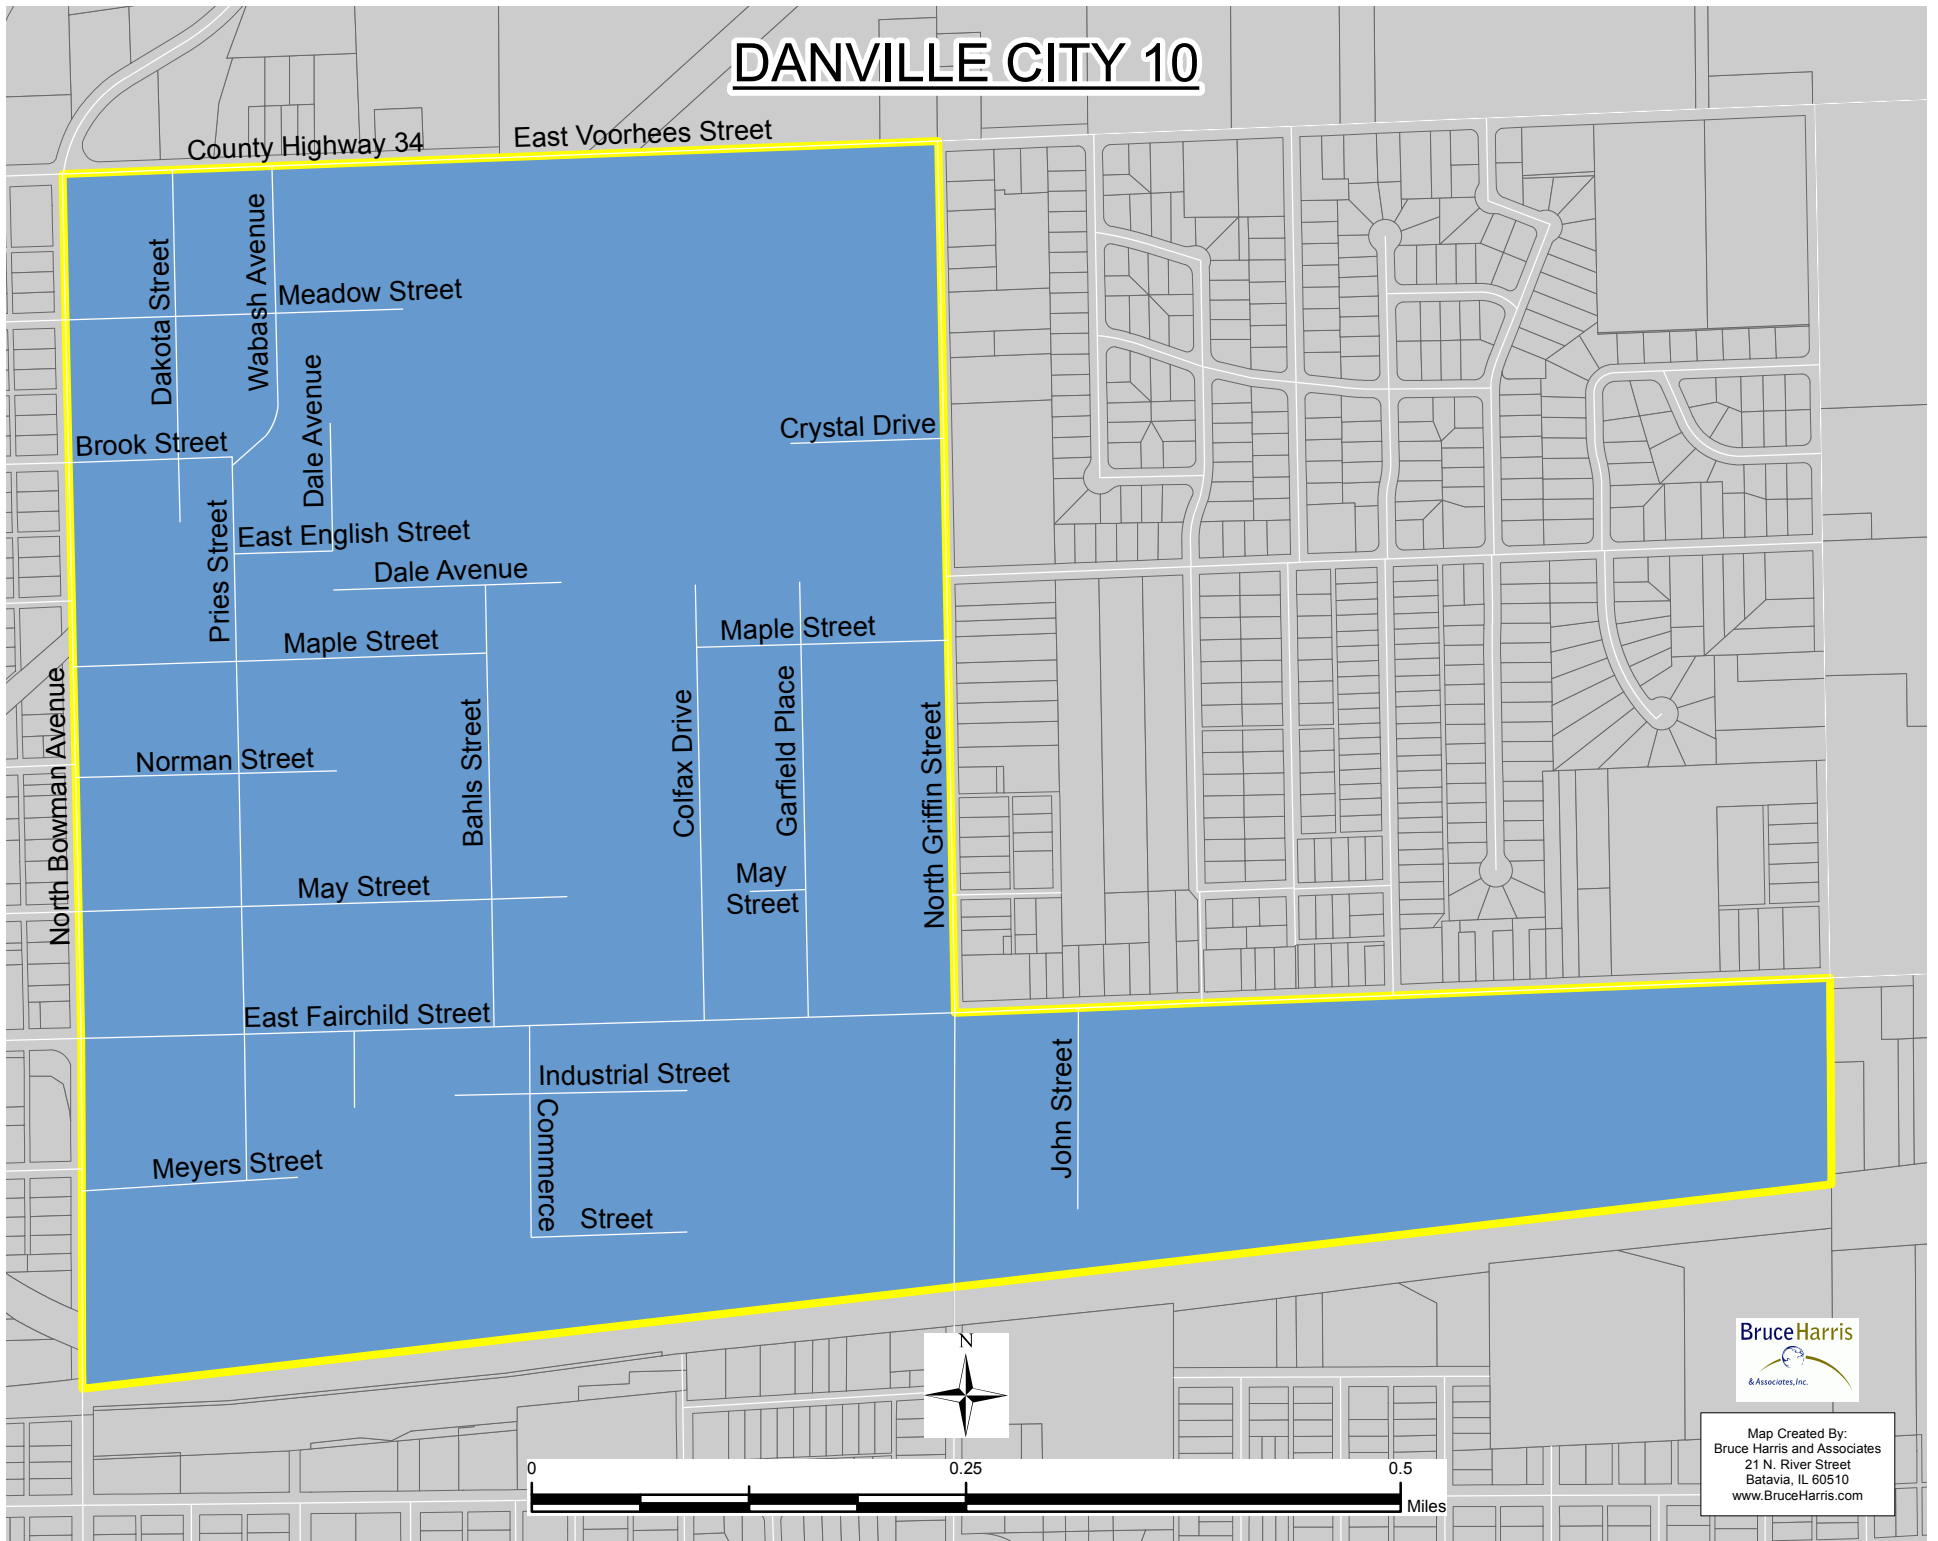

DANVILLE CITY 10

Map Created By:
Bruce Harris and Associates
21 N. River Street
Batavia, IL 60510
www.BruceHarris.com