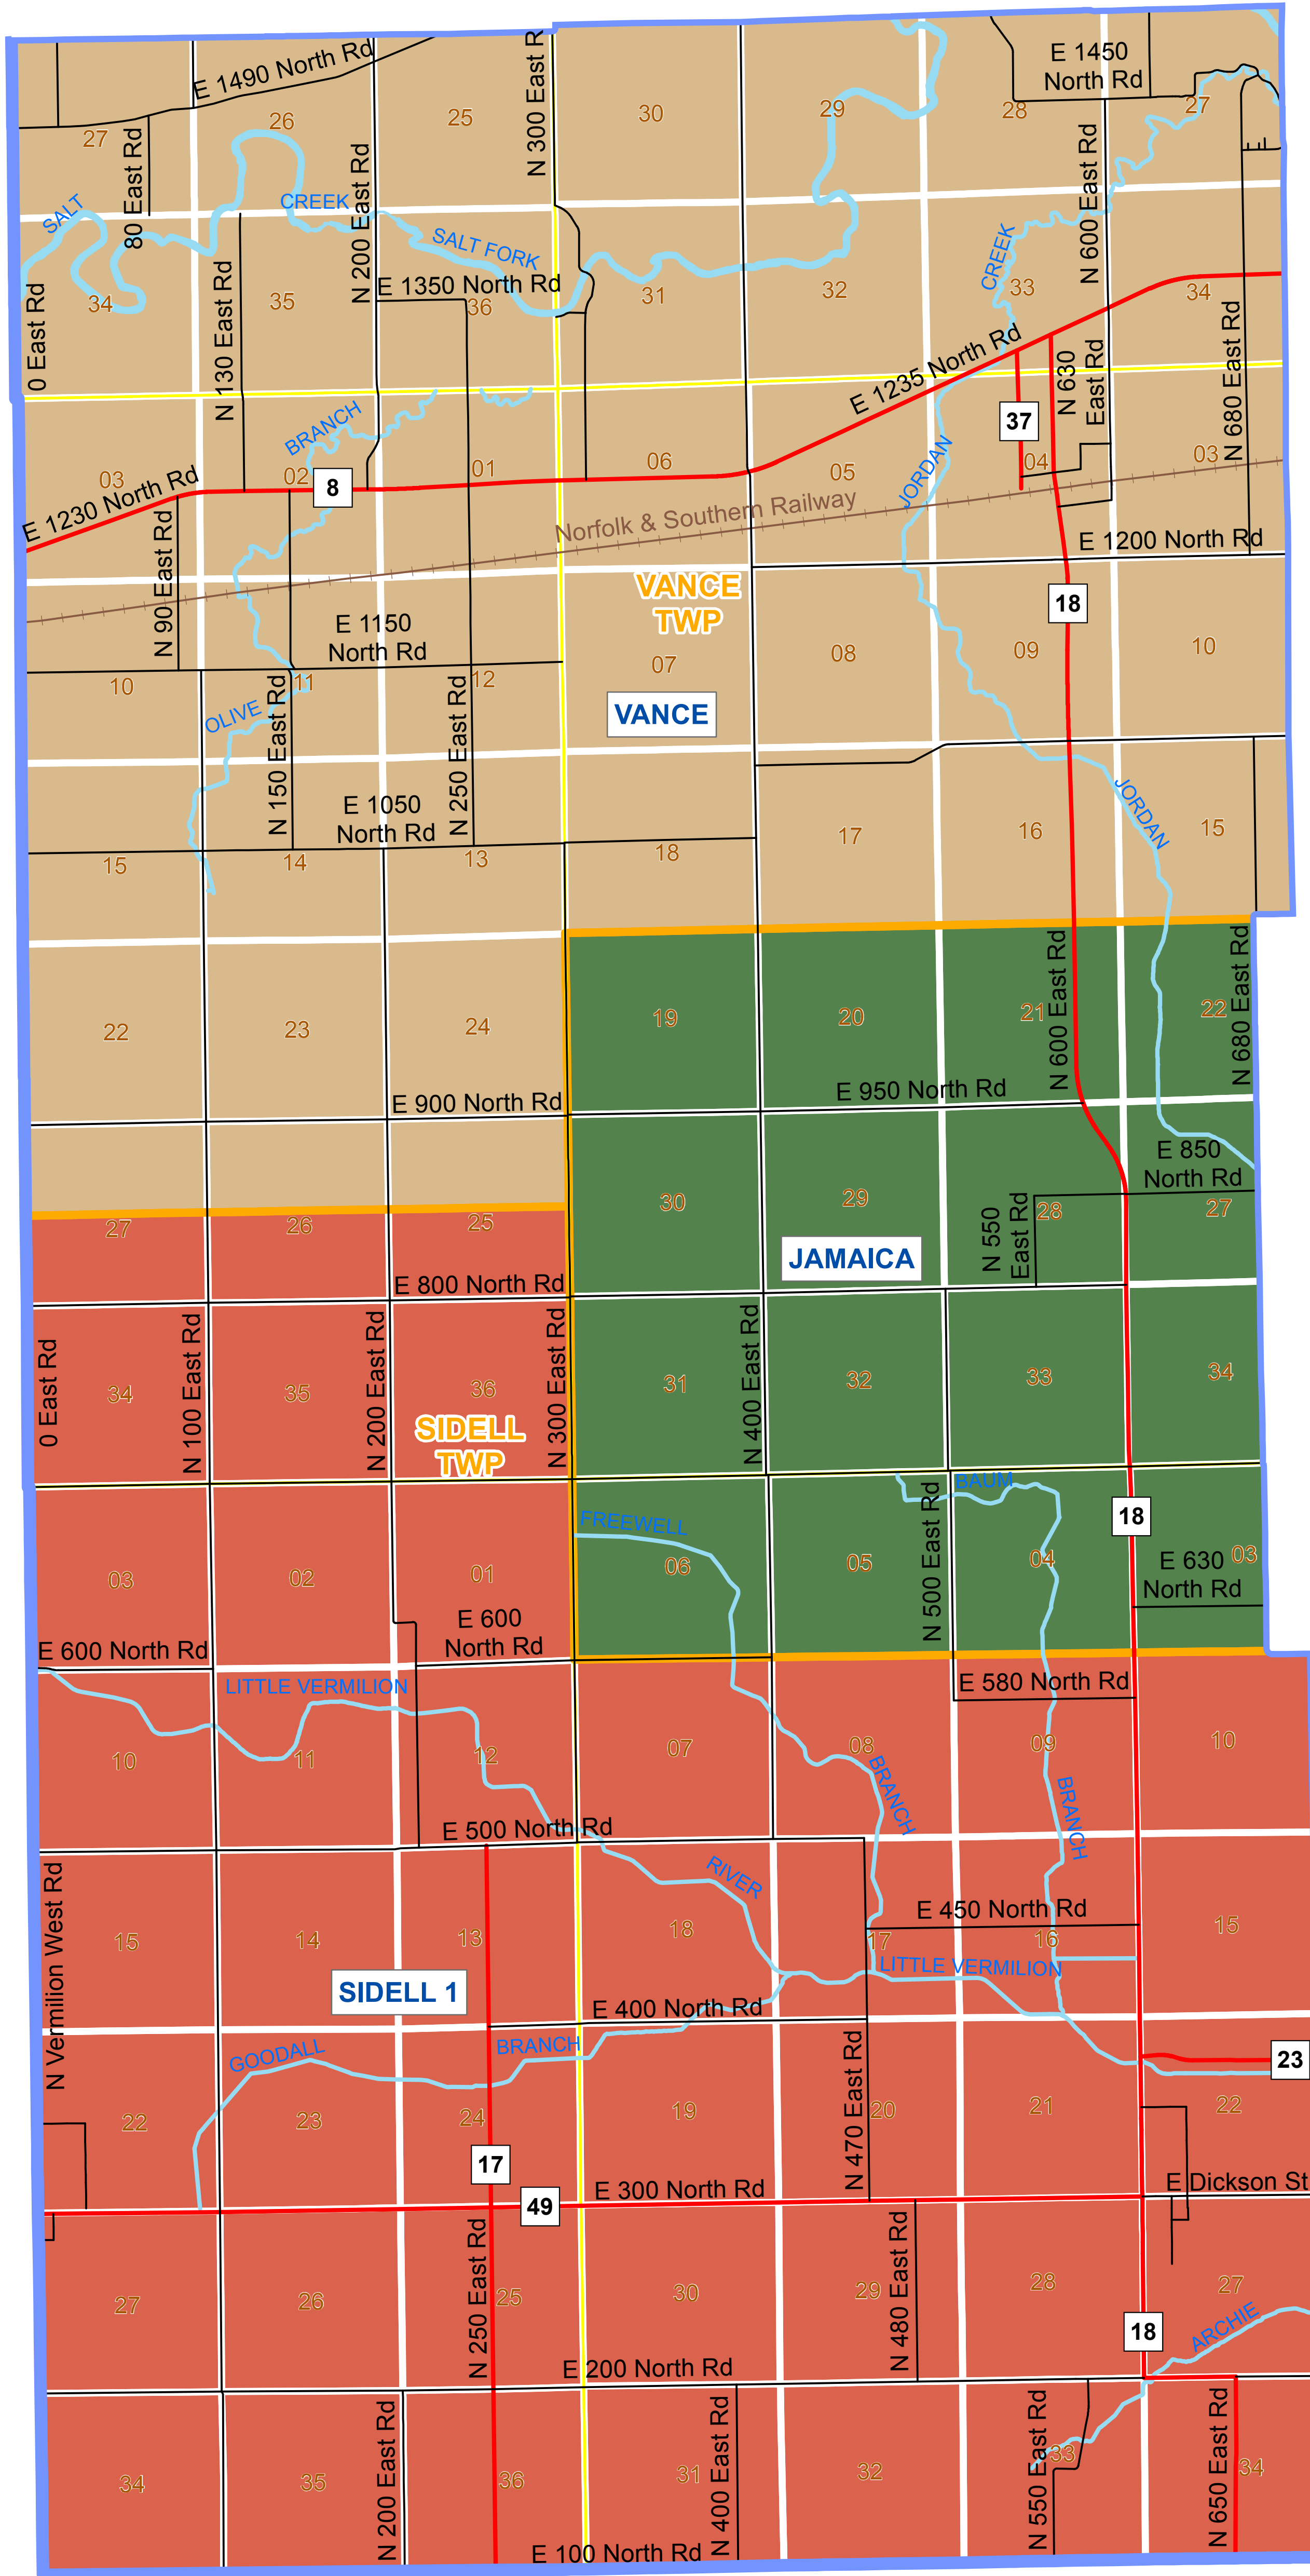

Vermilion County, Illinois

Legislative District 51 & Representative District 102

JAMAICA TWP

Legend

- County Highways
- Interstate Highways
- State Highways
- U.S. Highways
- Township Highways
- Railroads
- Hydrography
- Sections
- Townships
- Political Townships
- State Legislative Districts