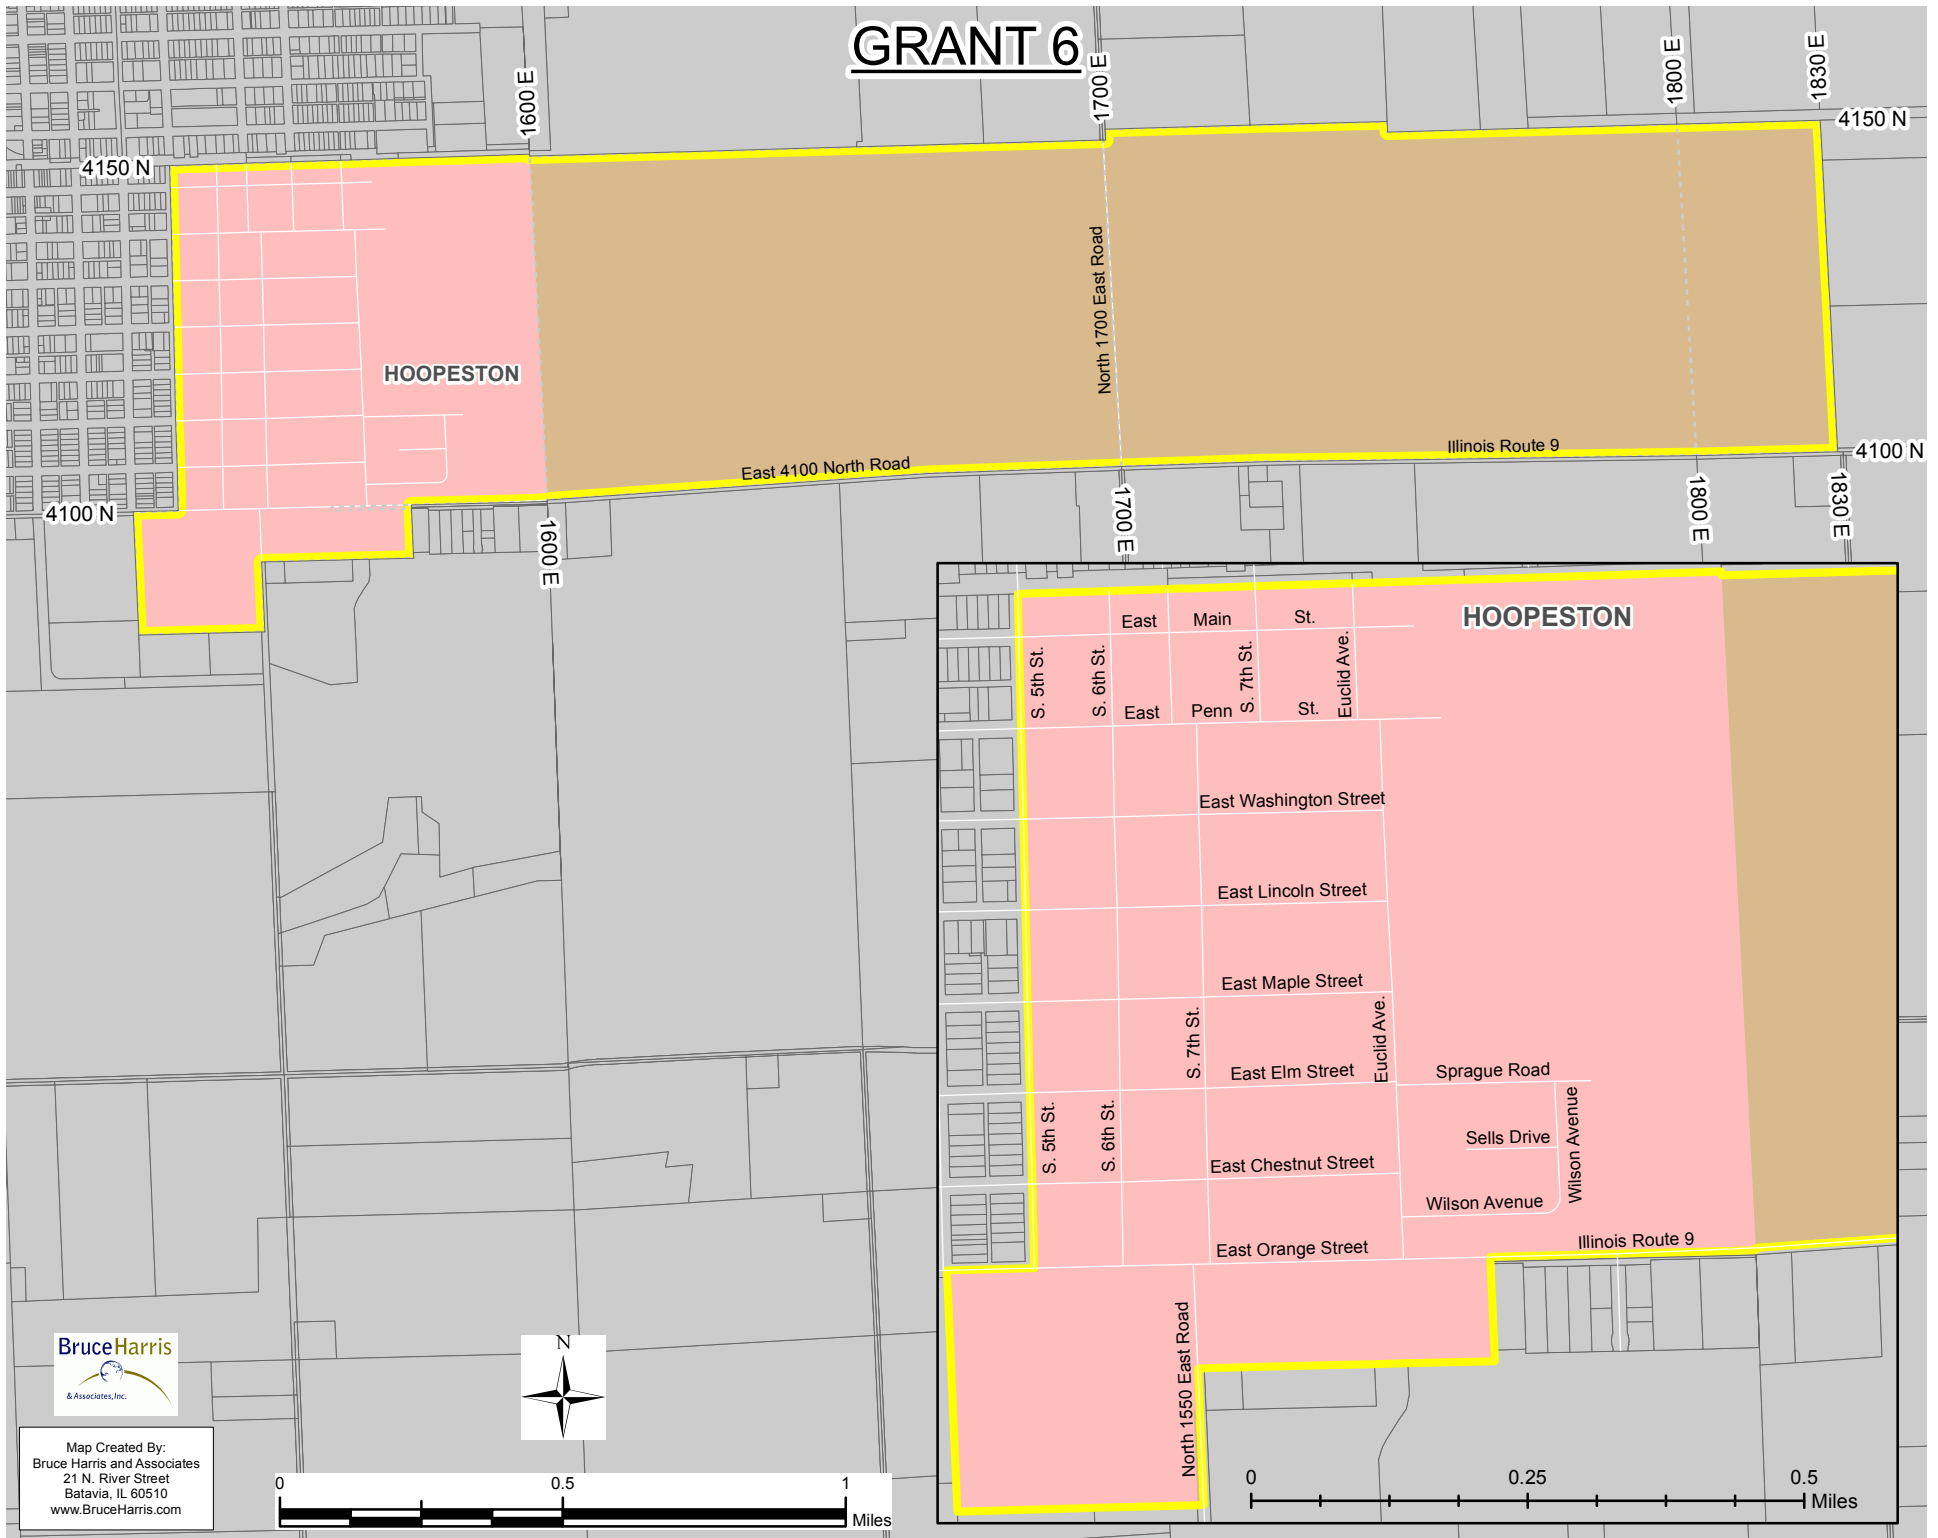

GRANT 6

Map Created By:
Bruce Harris and Associates
21 N. River Street
Batavia, IL 60510
www.BruceHarris.com