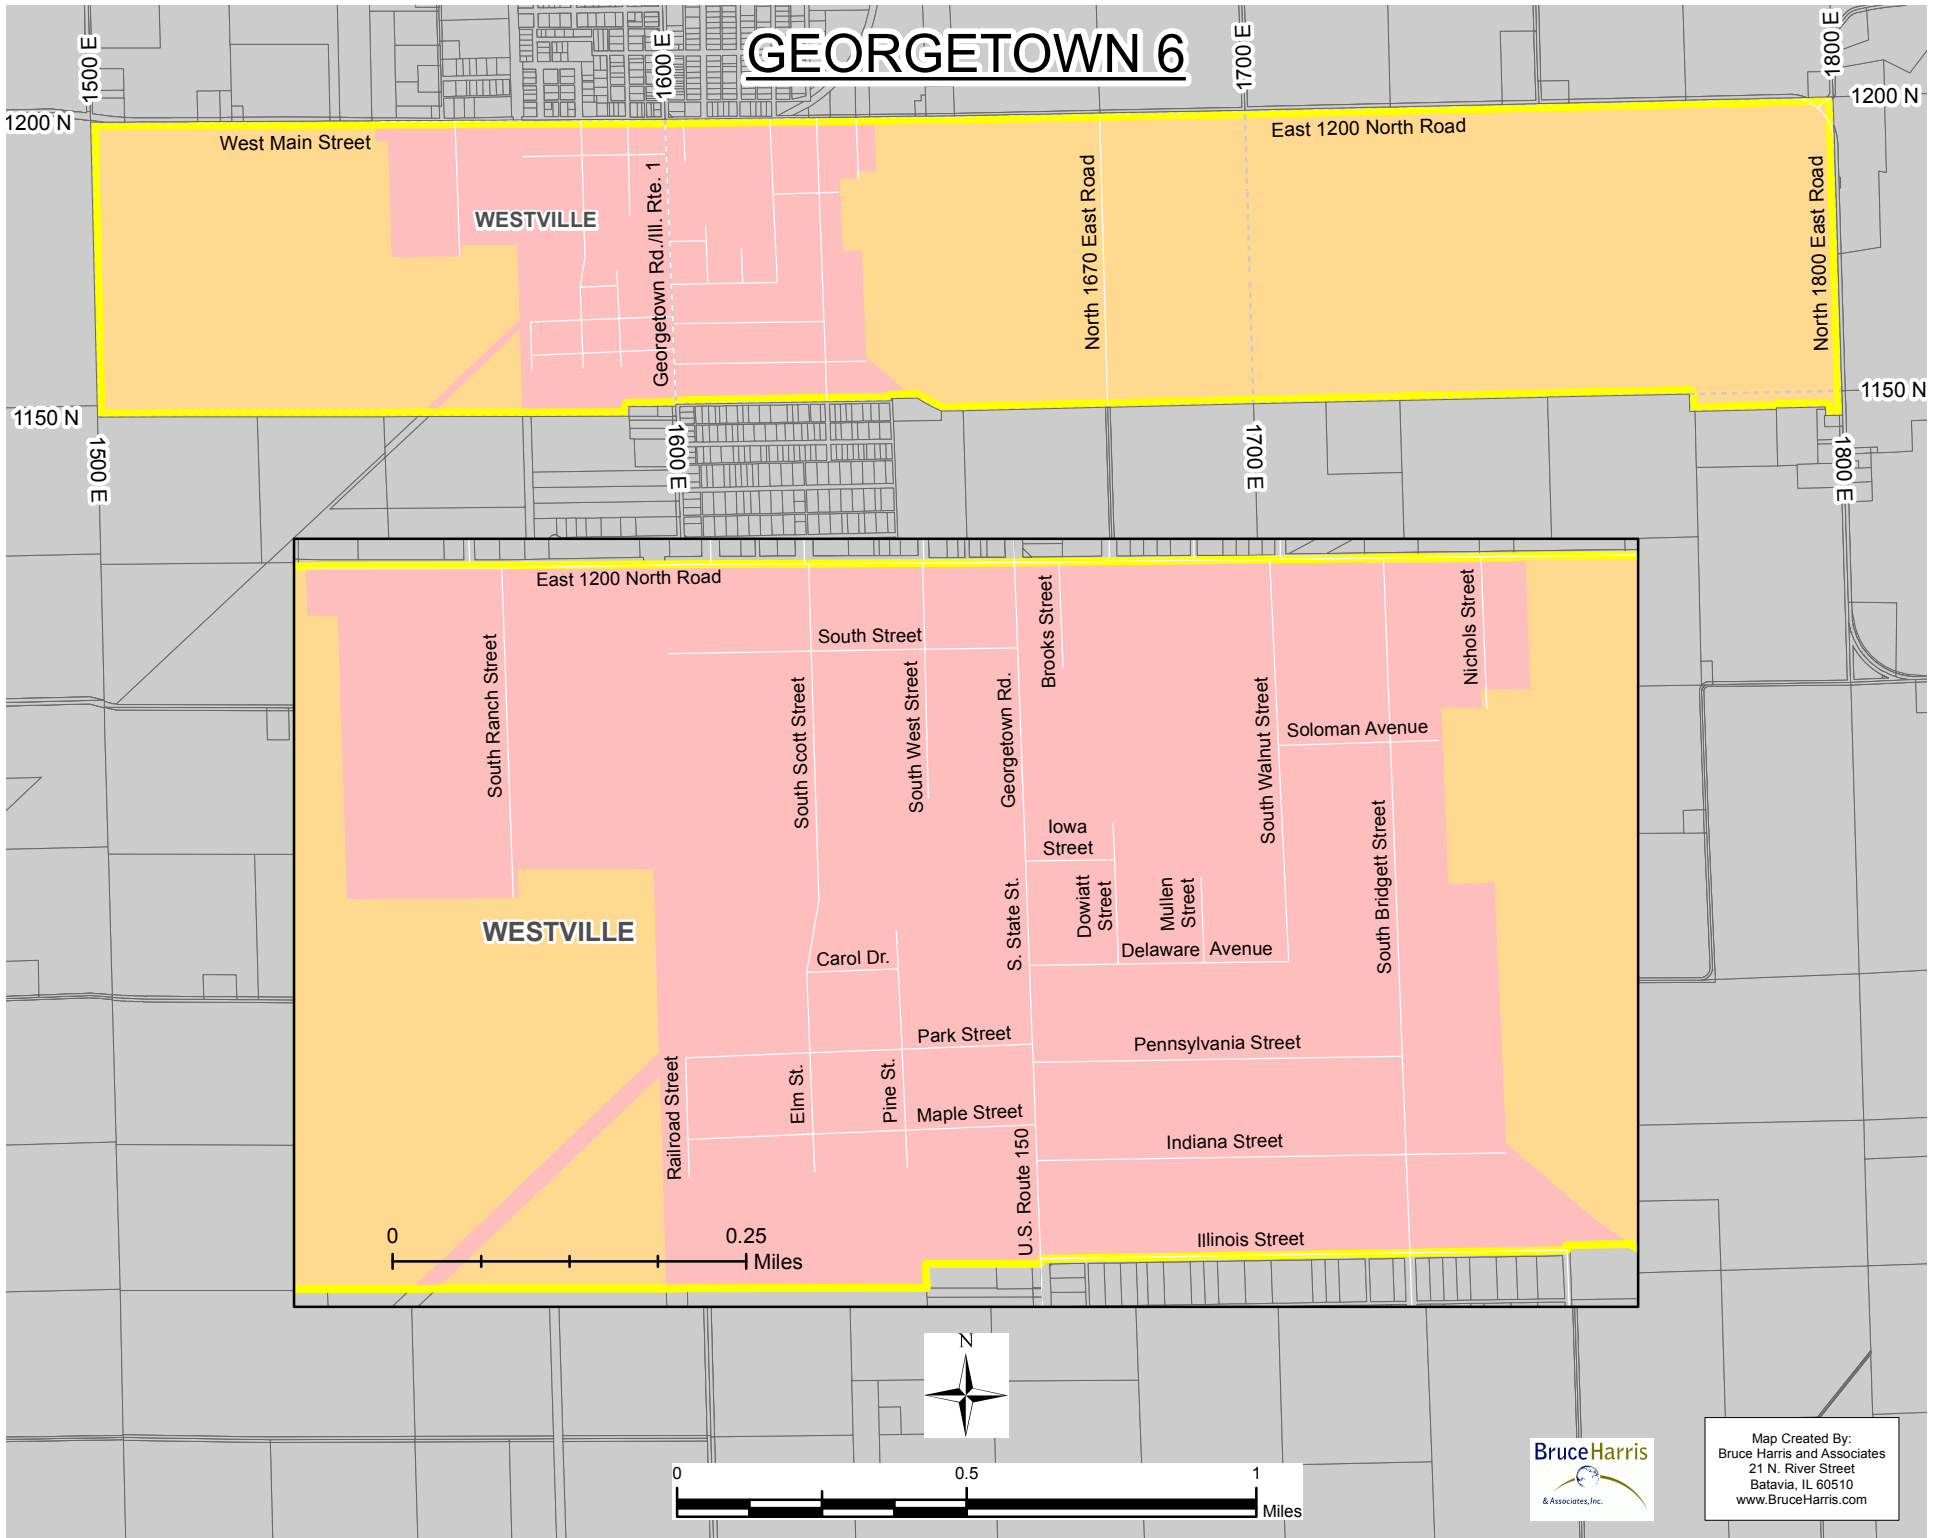

# GEORGETOWN 6

Map Created By:  
Bruce Harris and Associates  
21 N. River Street  
Batavia, IL 60510  
[www.BruceHarris.com](http://www.BruceHarris.com)