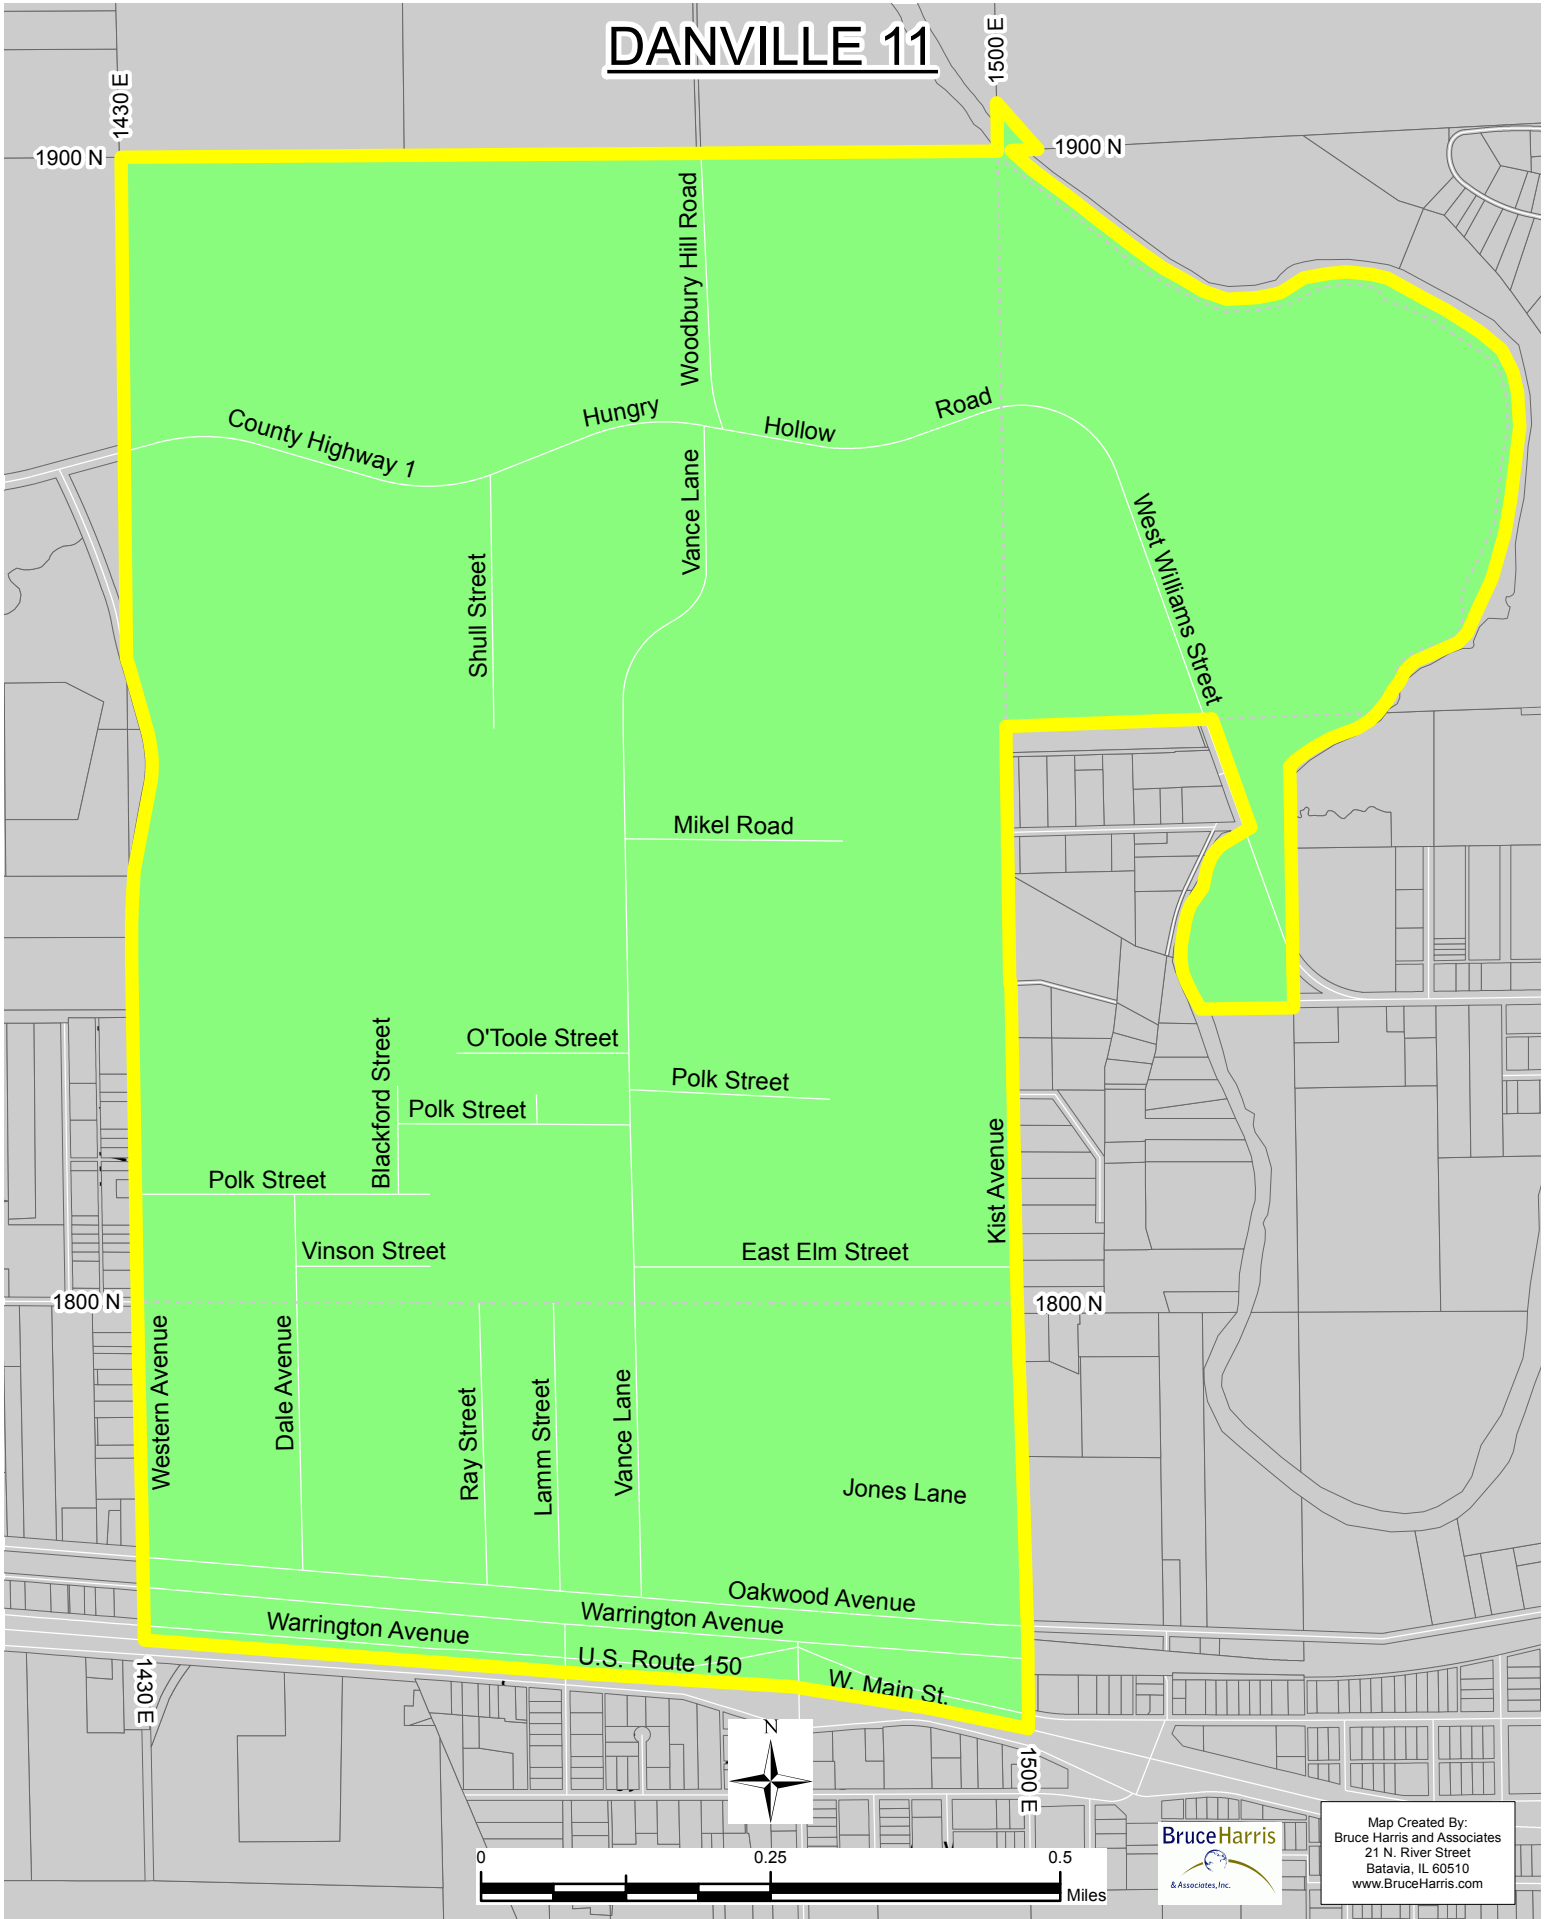

DANVILLE 11

Map Created By:
Bruce Harris and Associates
21 N. River Street
Batavia, IL 60510
www.BruceHarris.com