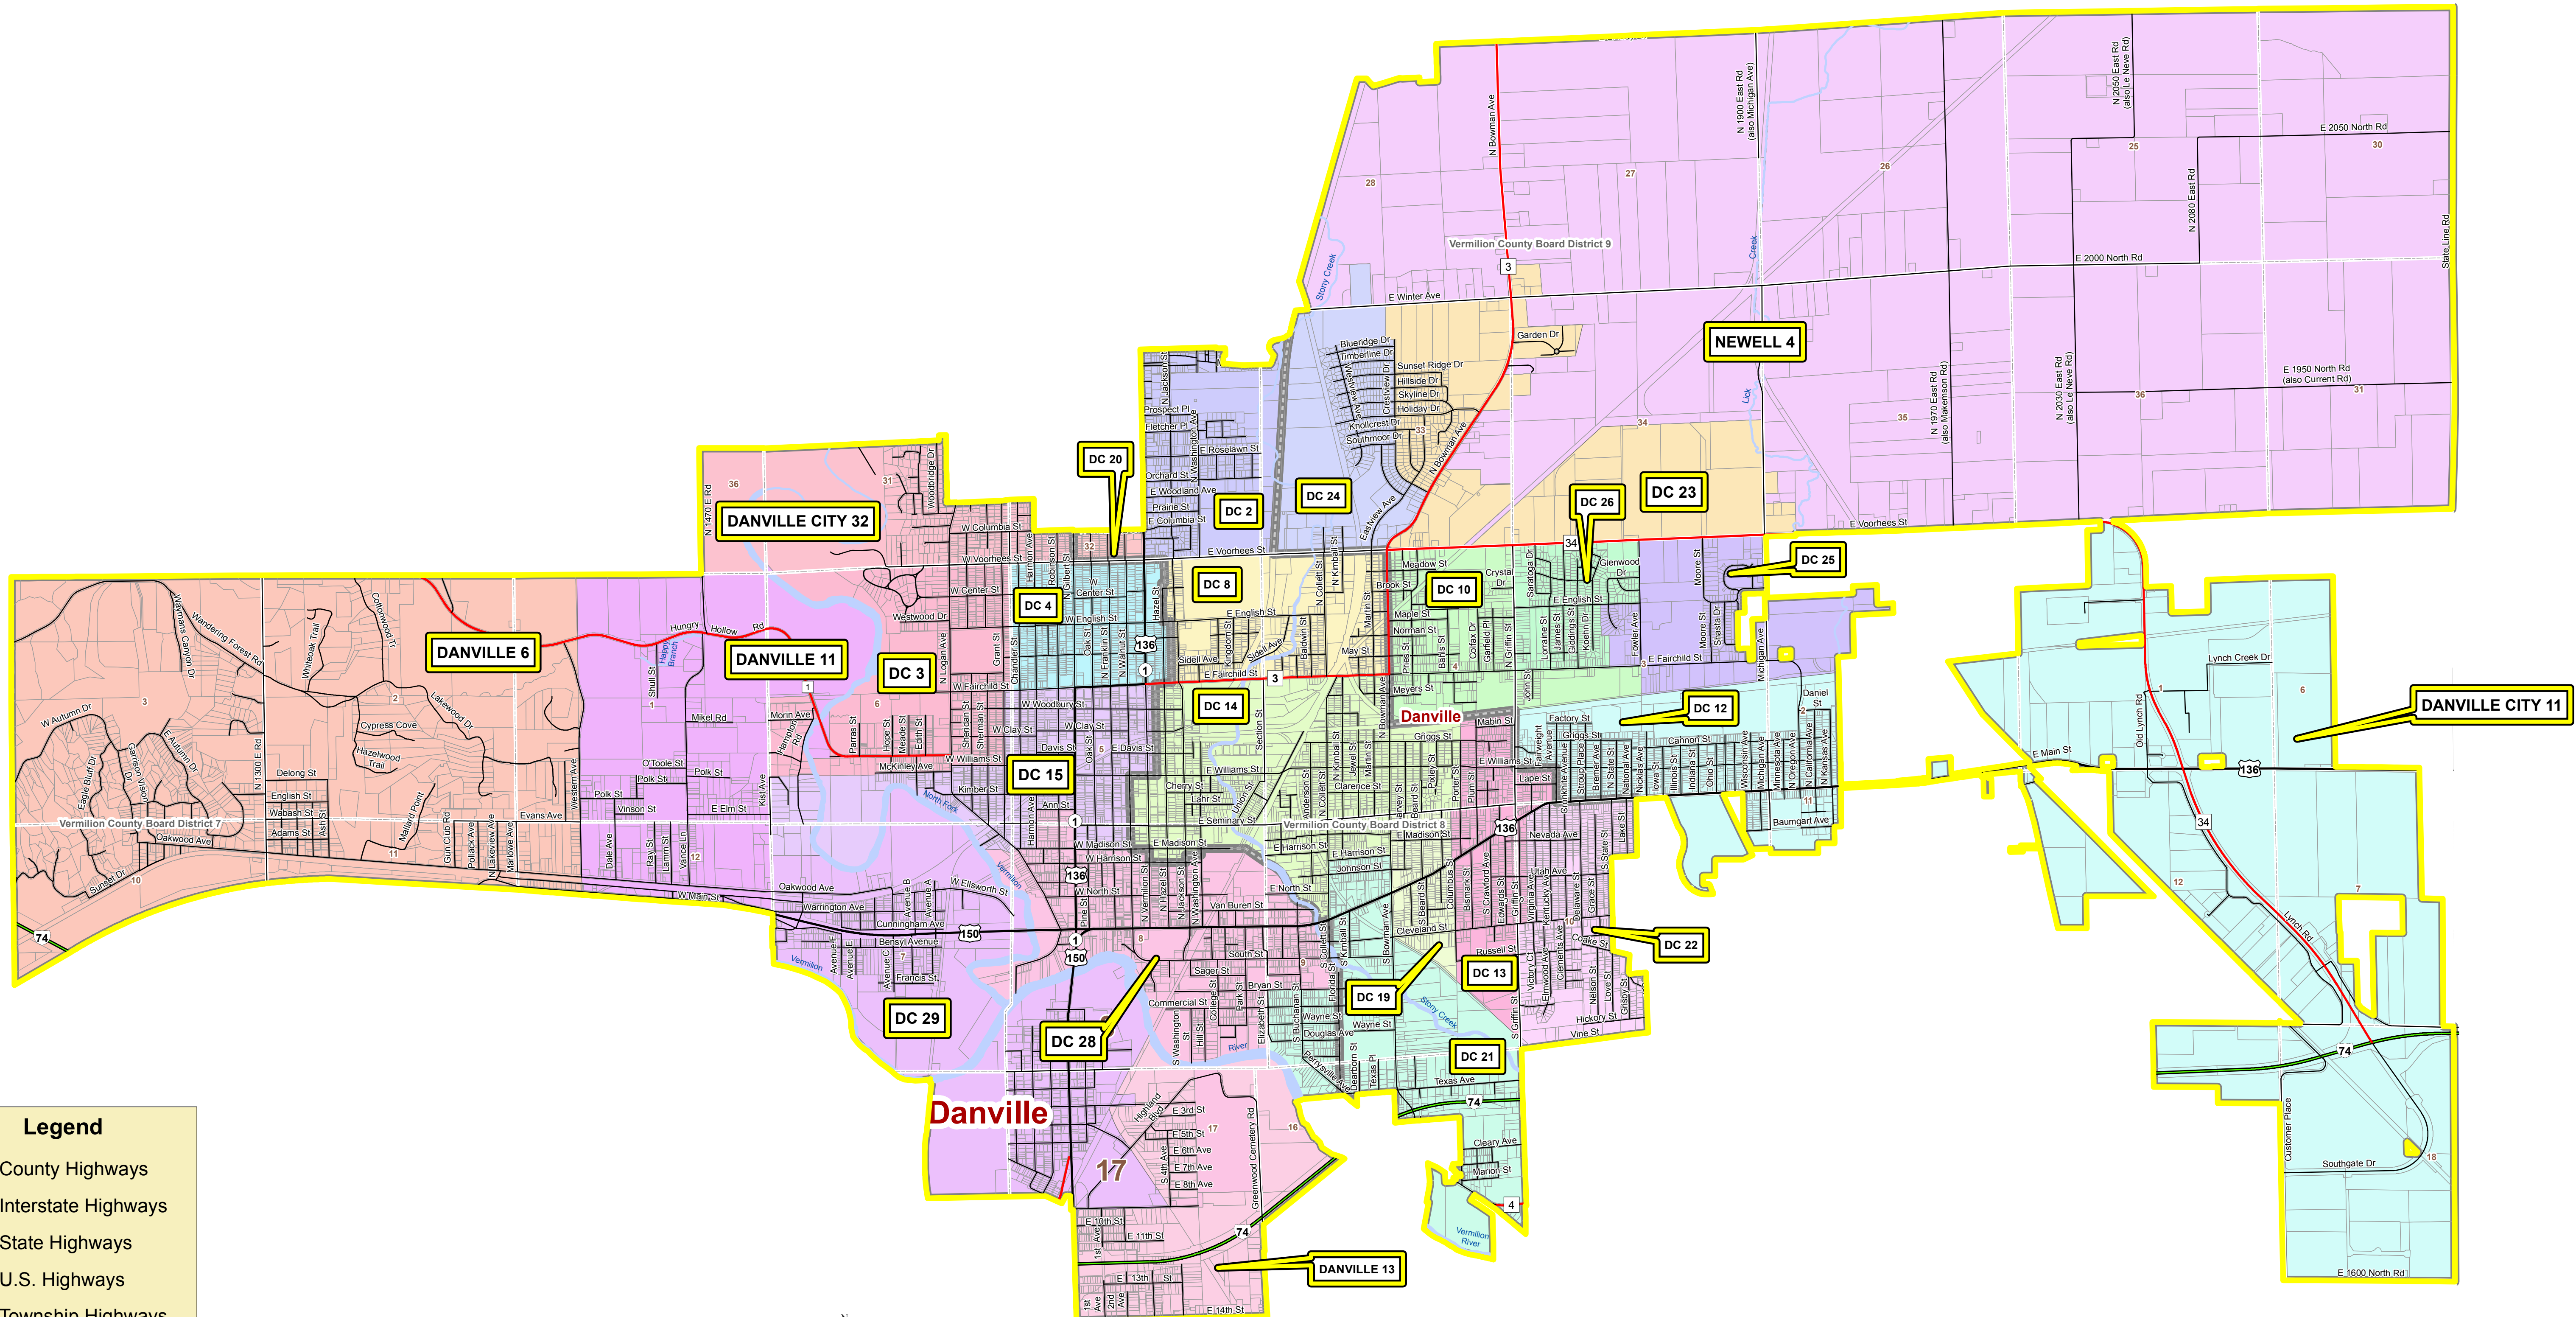

Board of Review District 1 Vermilion County, IL

Legend

- County Highways
- Interstate Highways
- State Highways
- U.S. Highways
- Township Highways
- Sections
- Hydrography
- Parcels
- County Board Districts