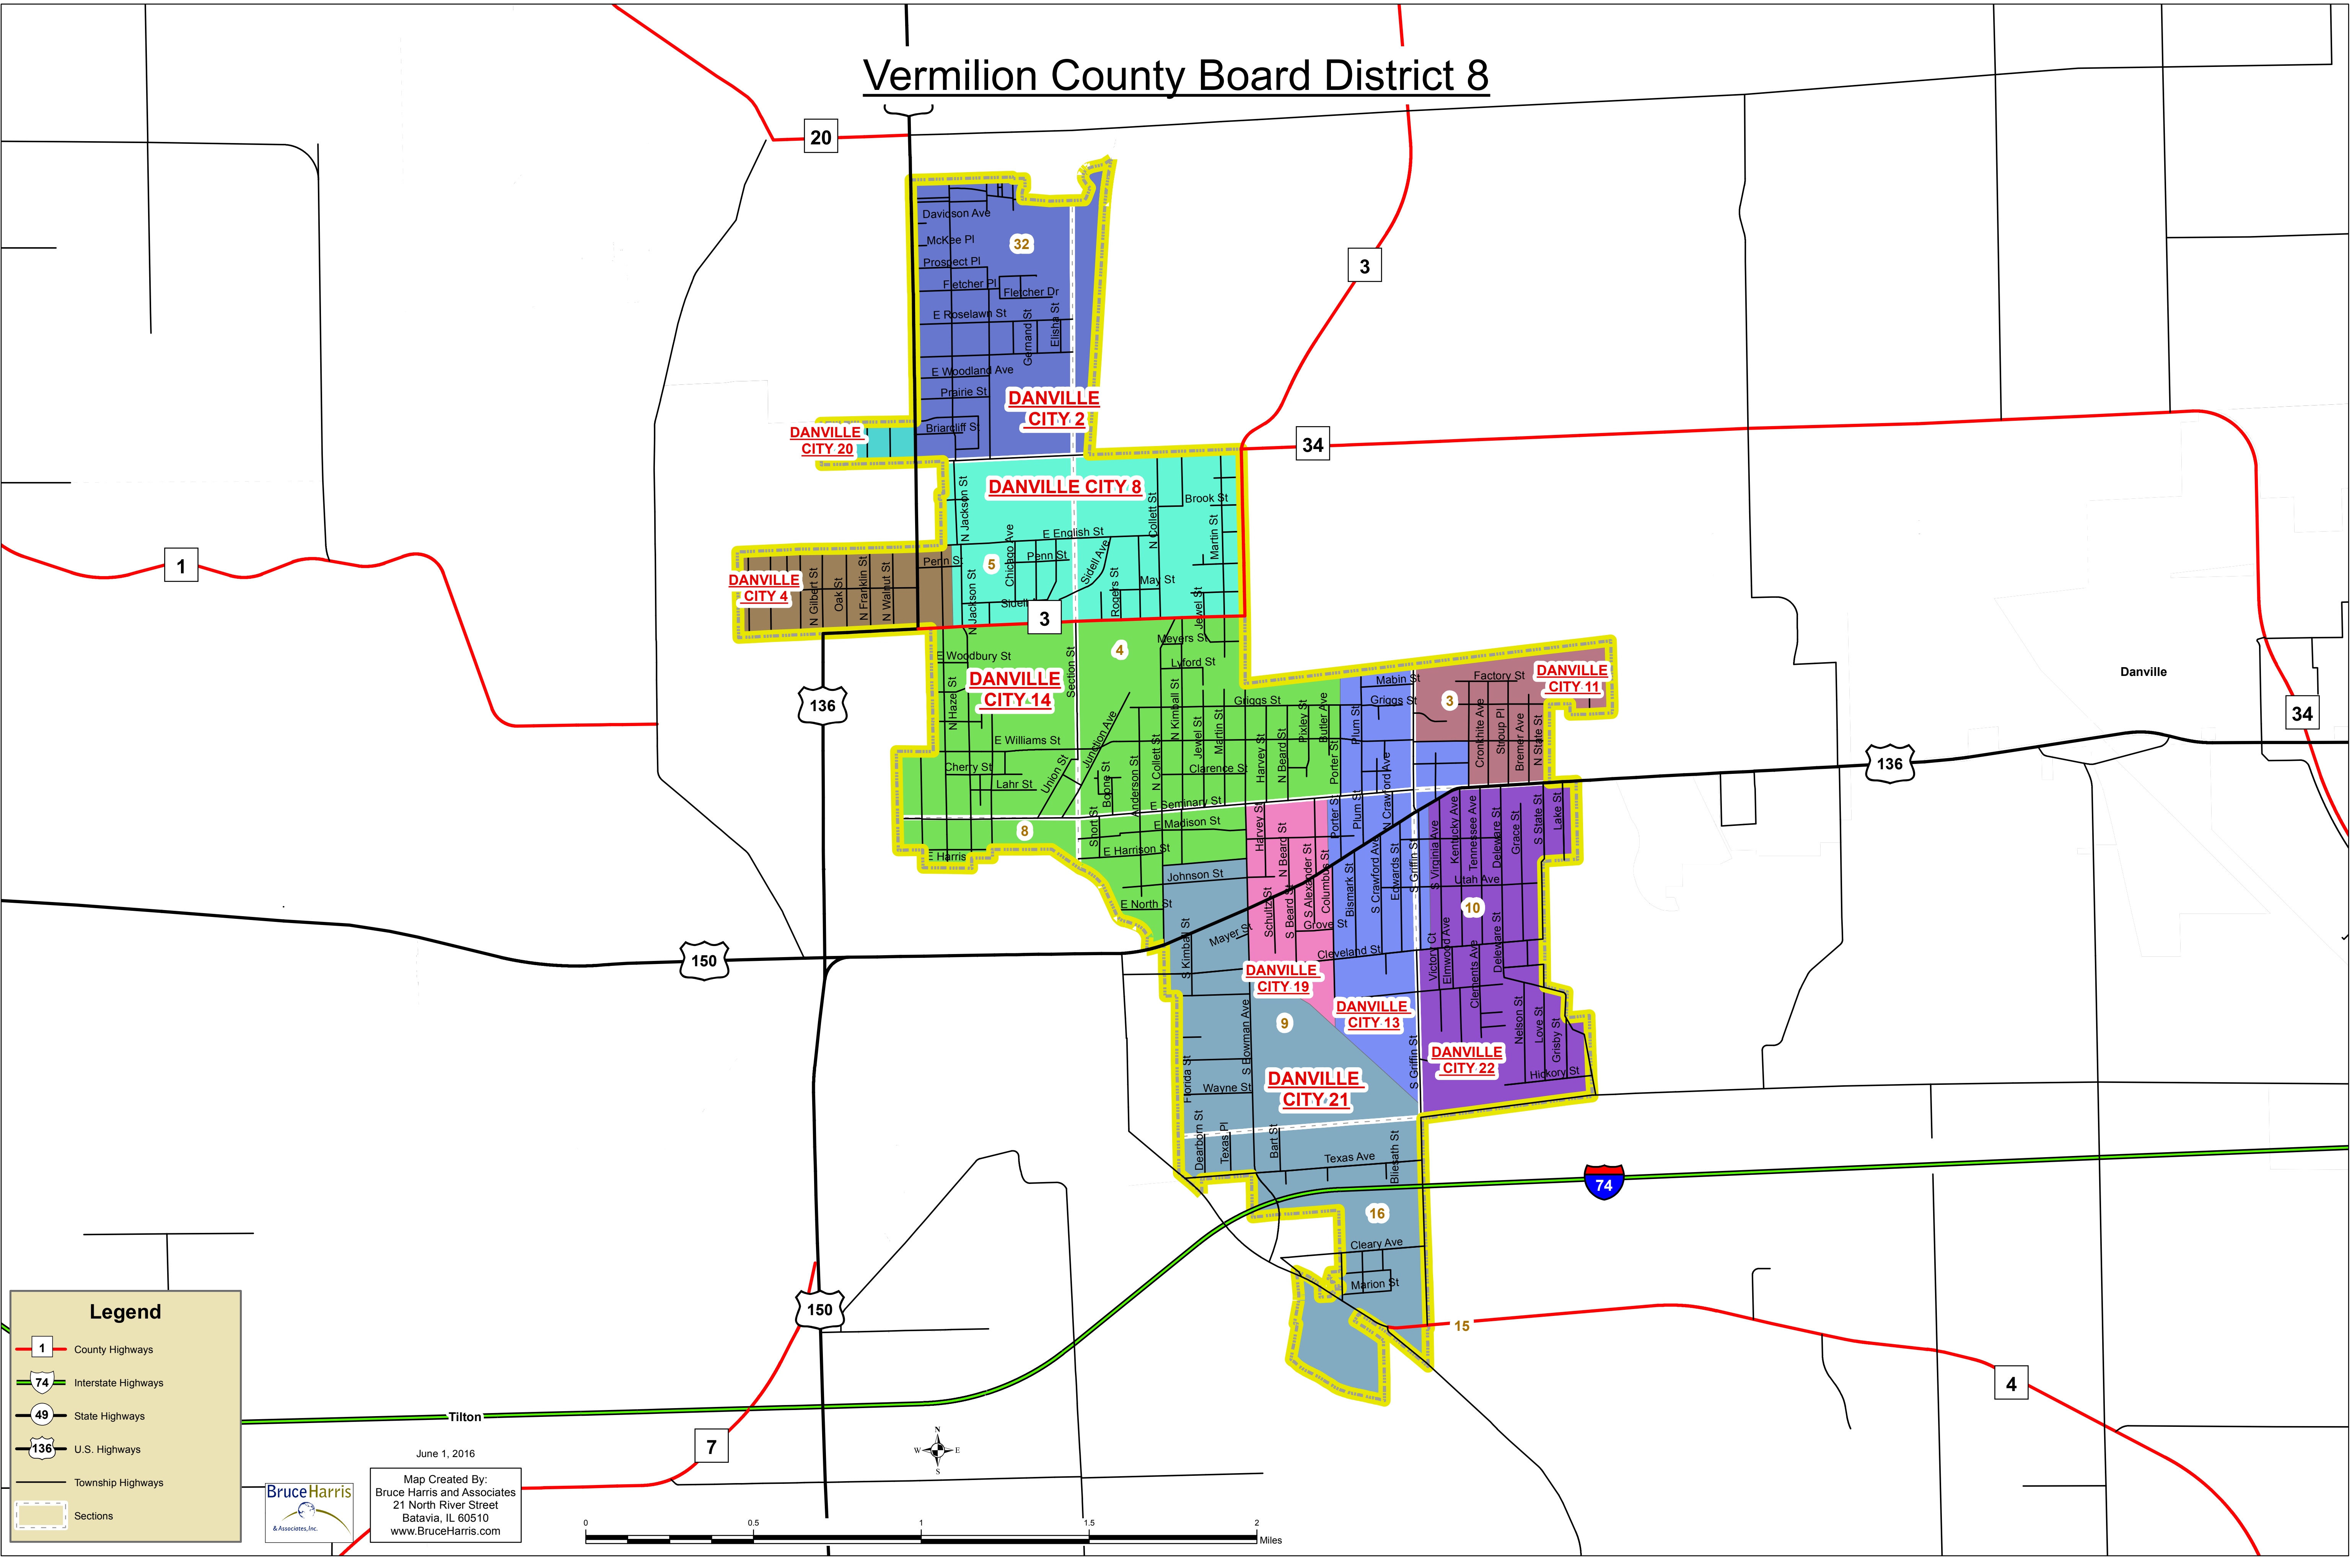

Vermilion County Board District 8

Legend

- 1 County Highways
- 74 Interstate Highways
- 49 State Highways
- 136 U.S. Highways
- Township Highways
- Sections

June 1, 2016
 Map Created By:
 Bruce Harris and Associates
 21 North River Street
 Batavia, IL 60510
 www.BruceHarris.com