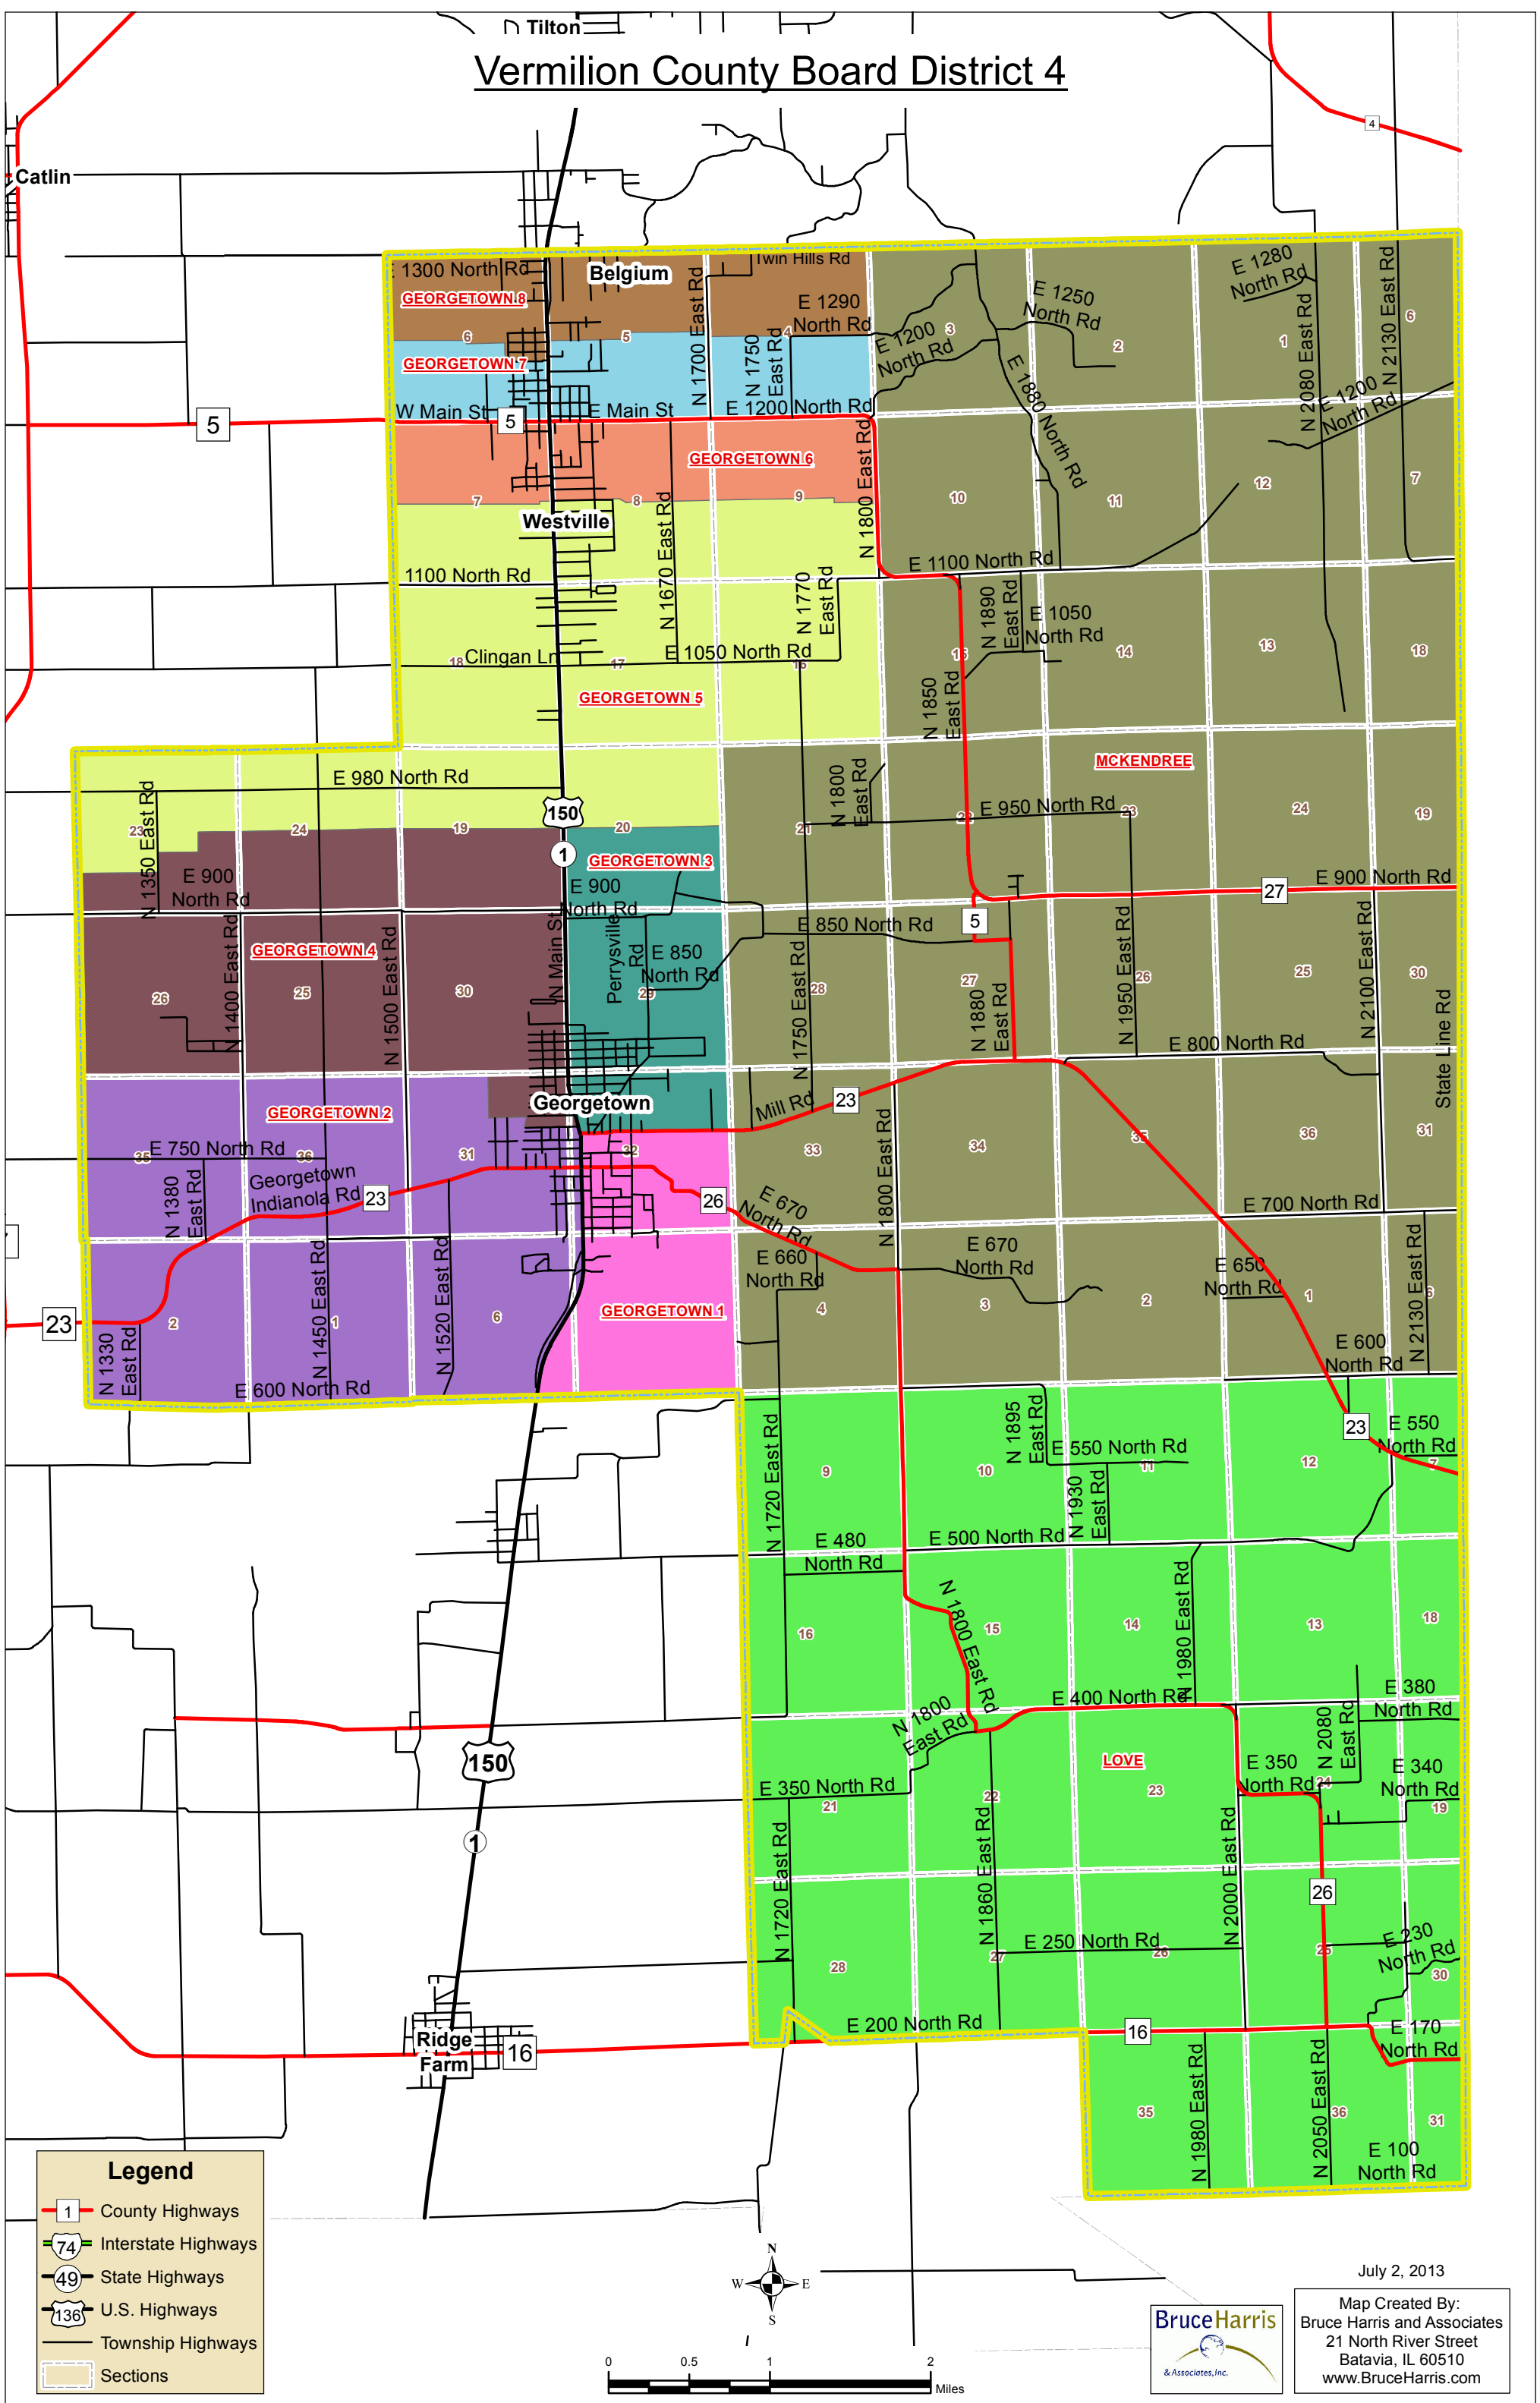

Vermilion County Board District 4

Legend

- County Highways
- Interstate Highways
- State Highways
- U.S. Highways
- Township Highways
- Sections

July 2, 2013

Map Created By:
 Bruce Harris and Associates
 21 North River Street
 Batavia, IL 60510
 www.BruceHarris.com