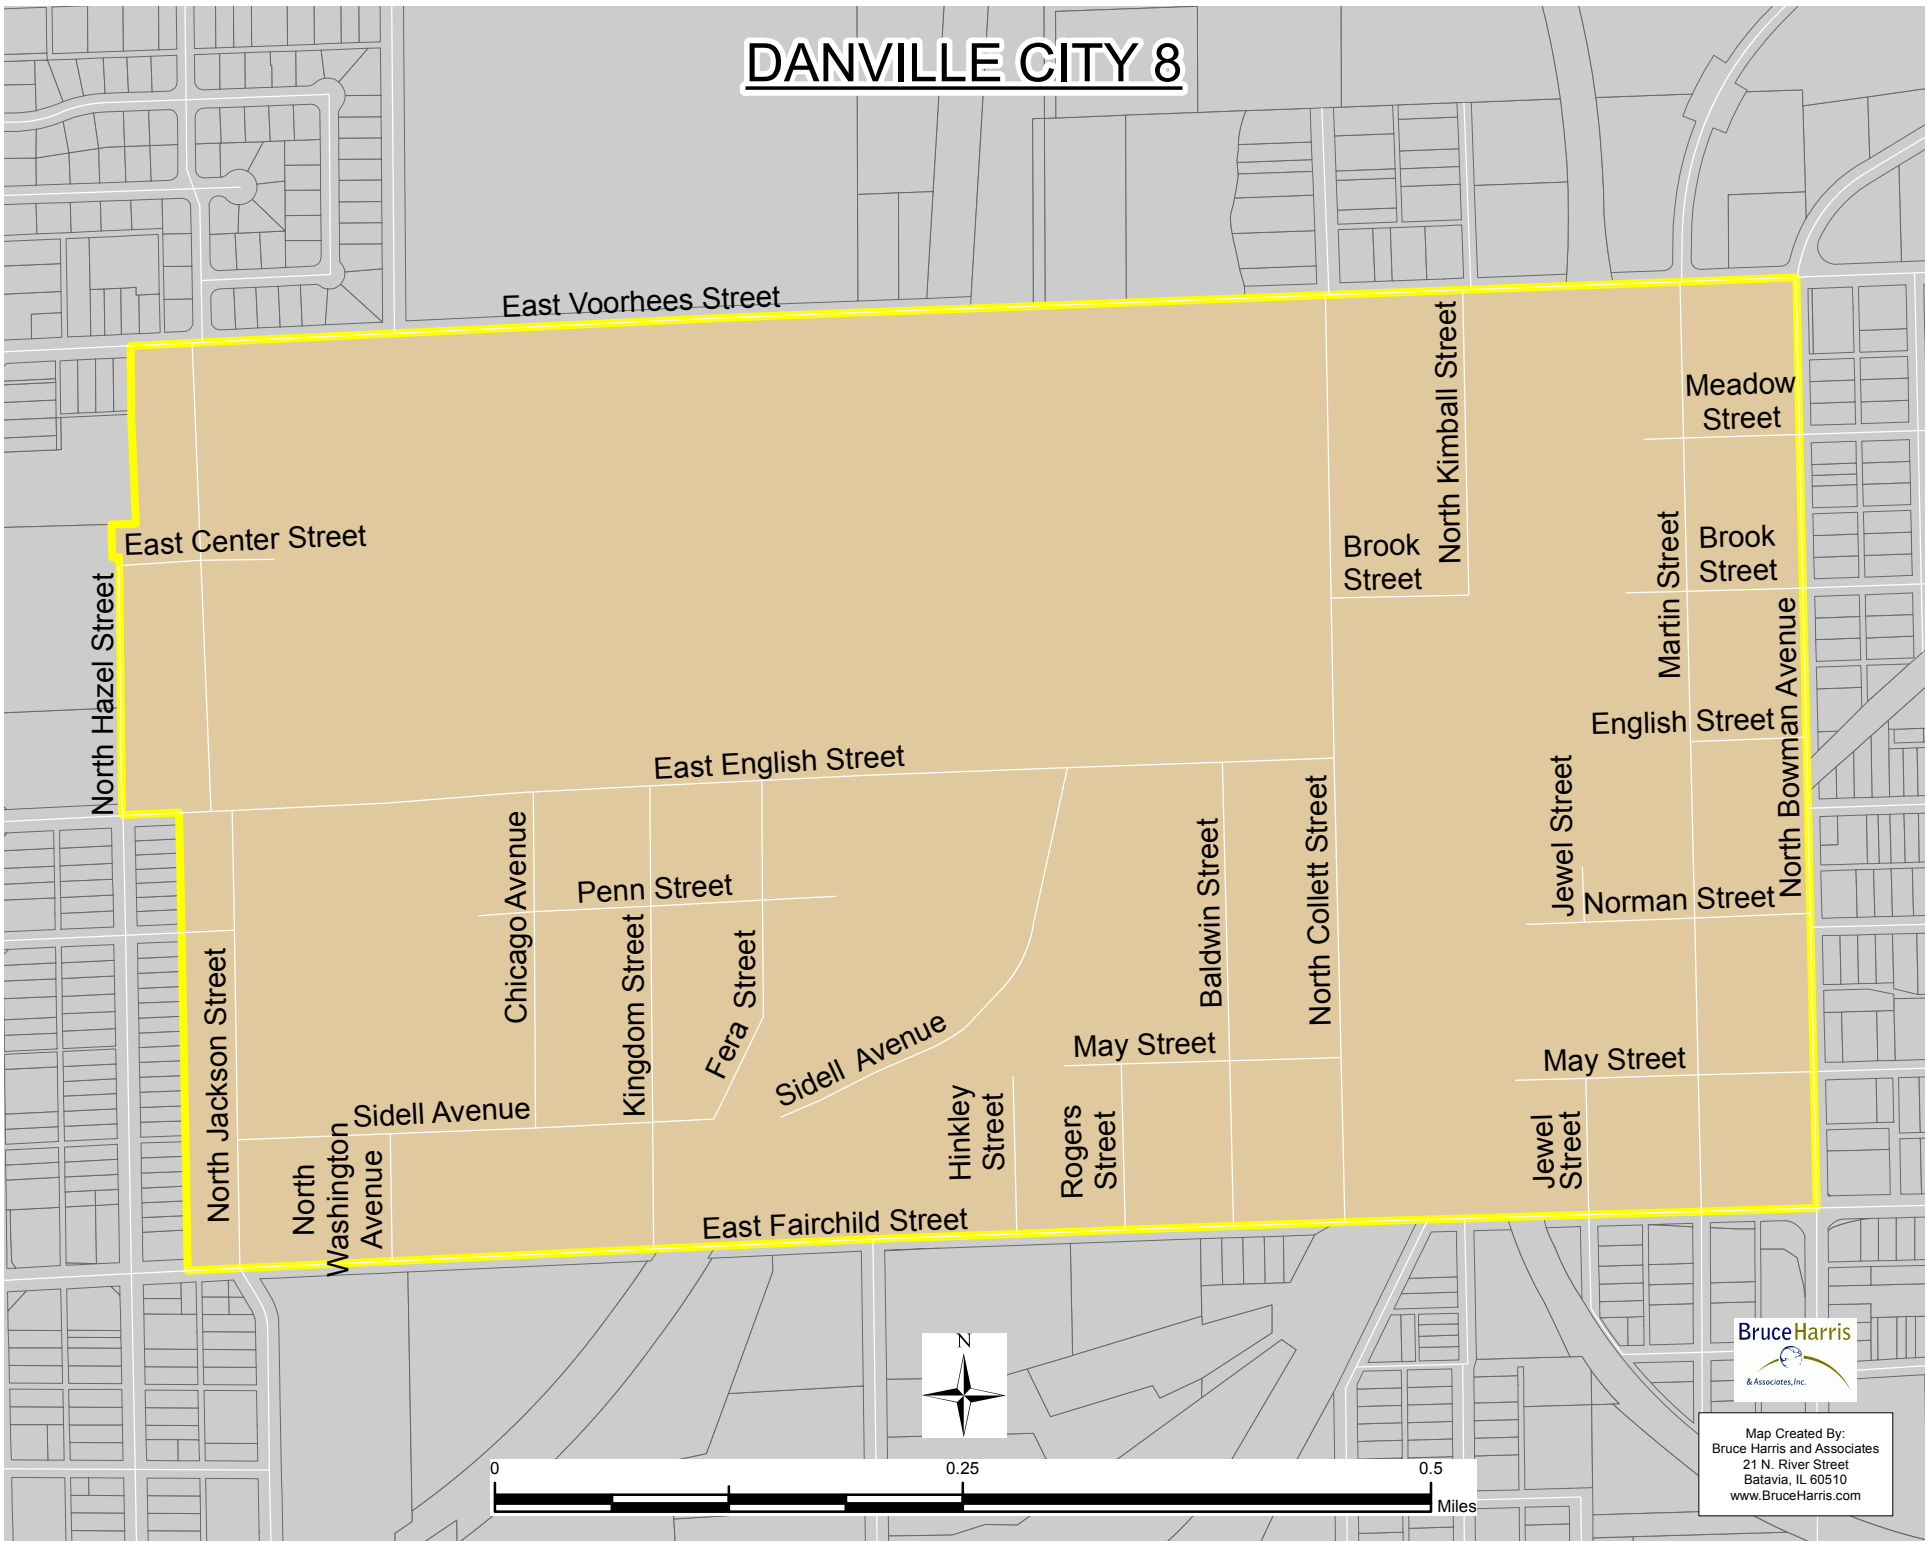

# DANVILLE CITY 8

Map Created By:  
Bruce Harris and Associates  
21 N. River Street  
Batavia, IL 60510  
www.BruceHarris.com