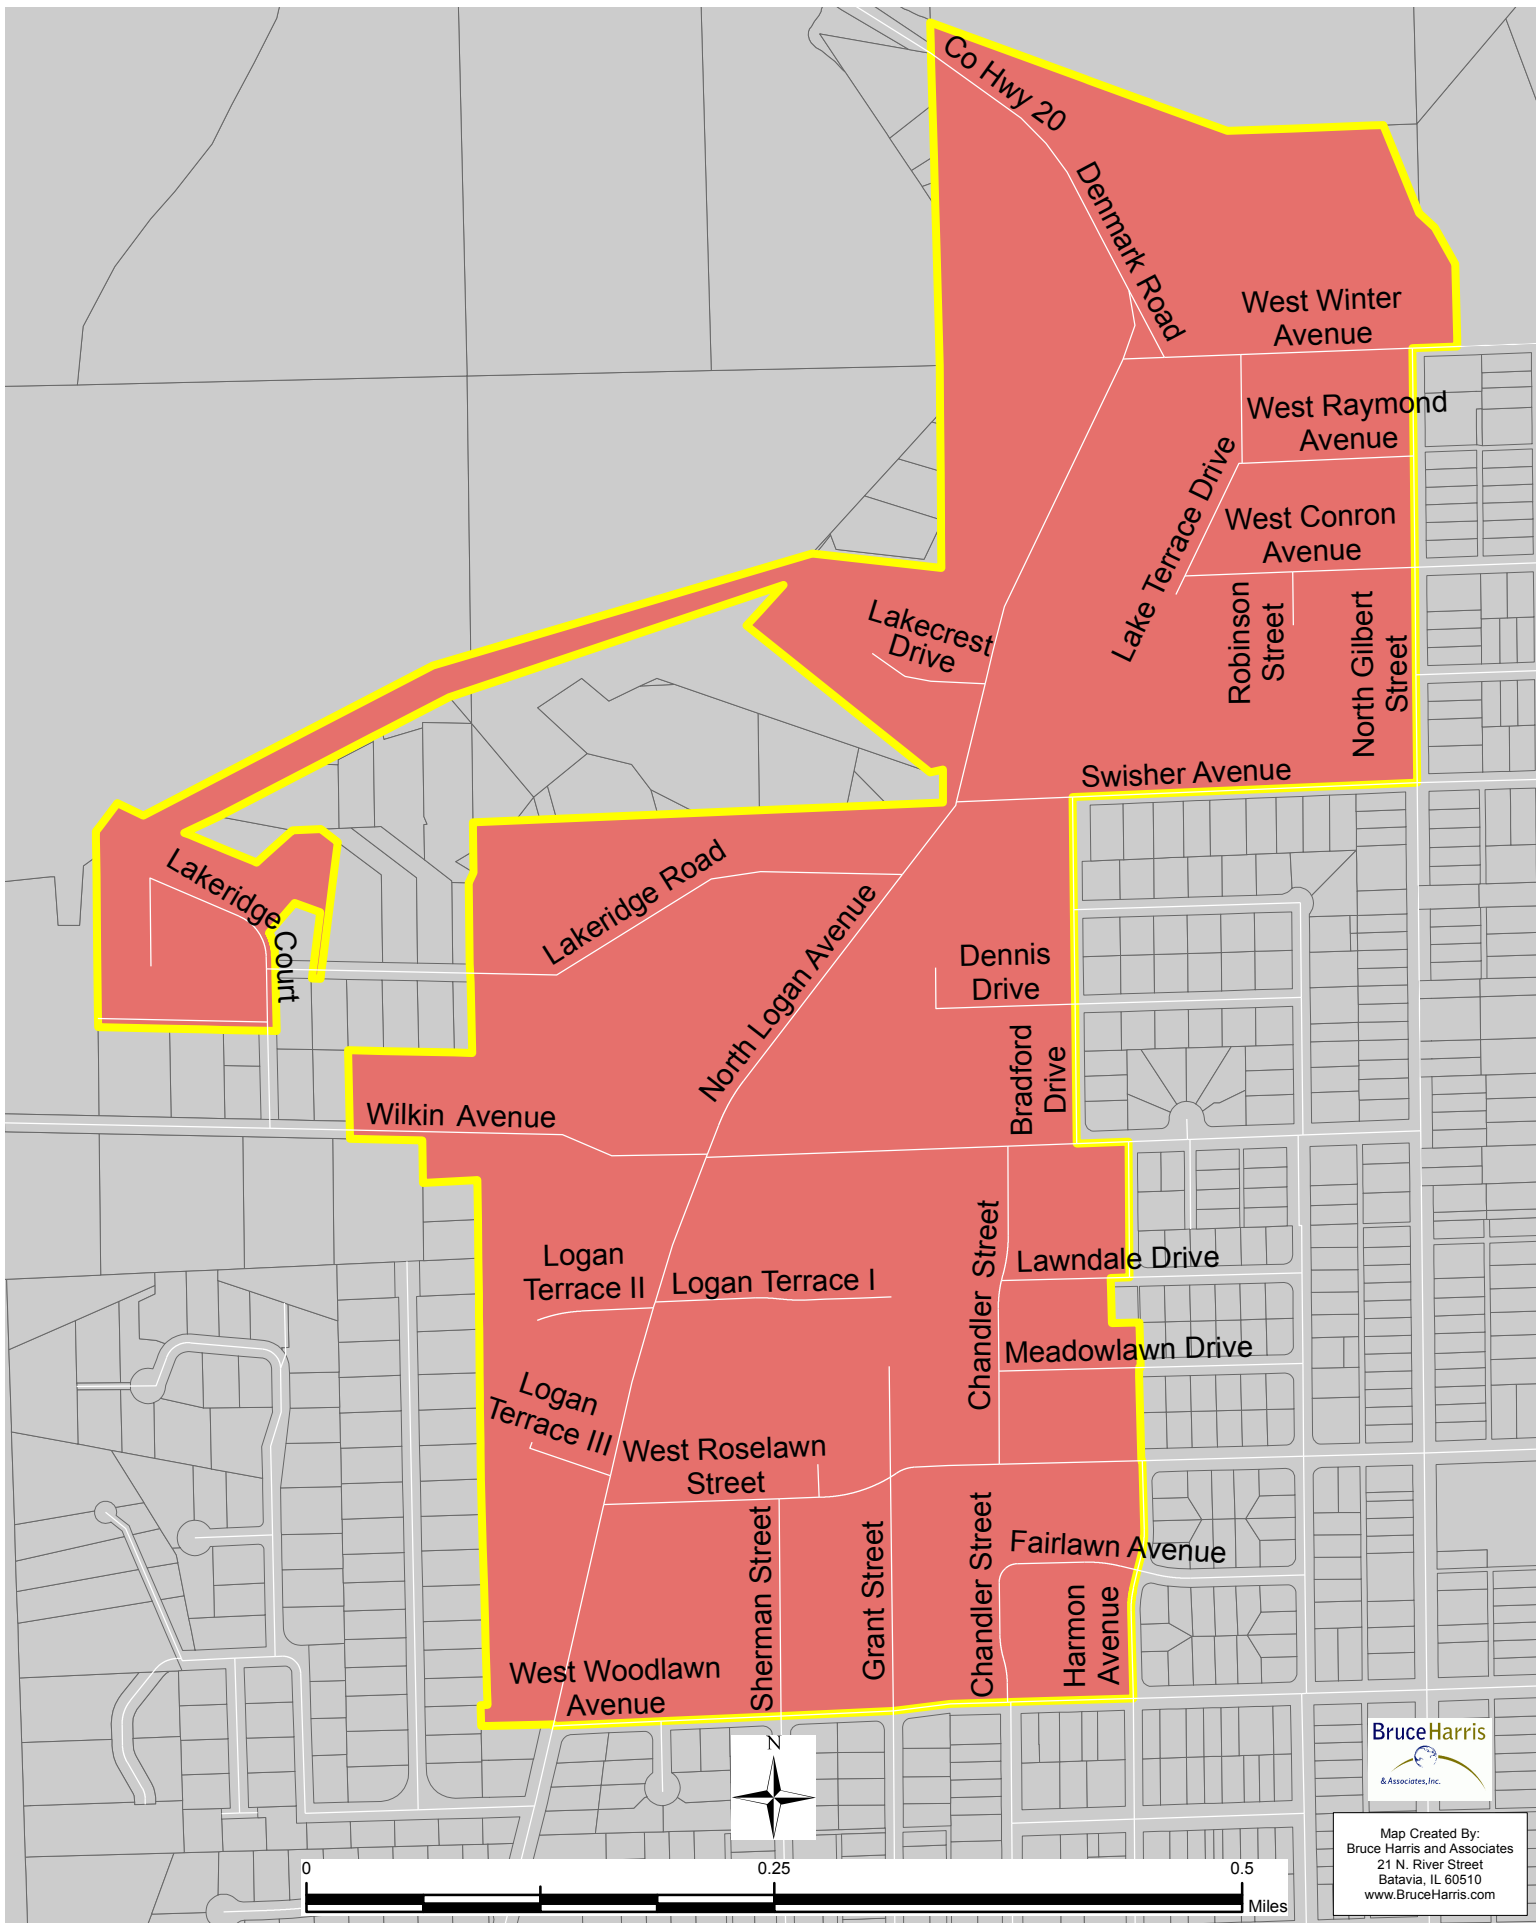

DANVILLE CITY 33

Bruce Harris
& Associates, Inc.

Map Created By:
Bruce Harris and Associates
21 N. River Street
Batavia, IL 60510
www.BruceHarris.com