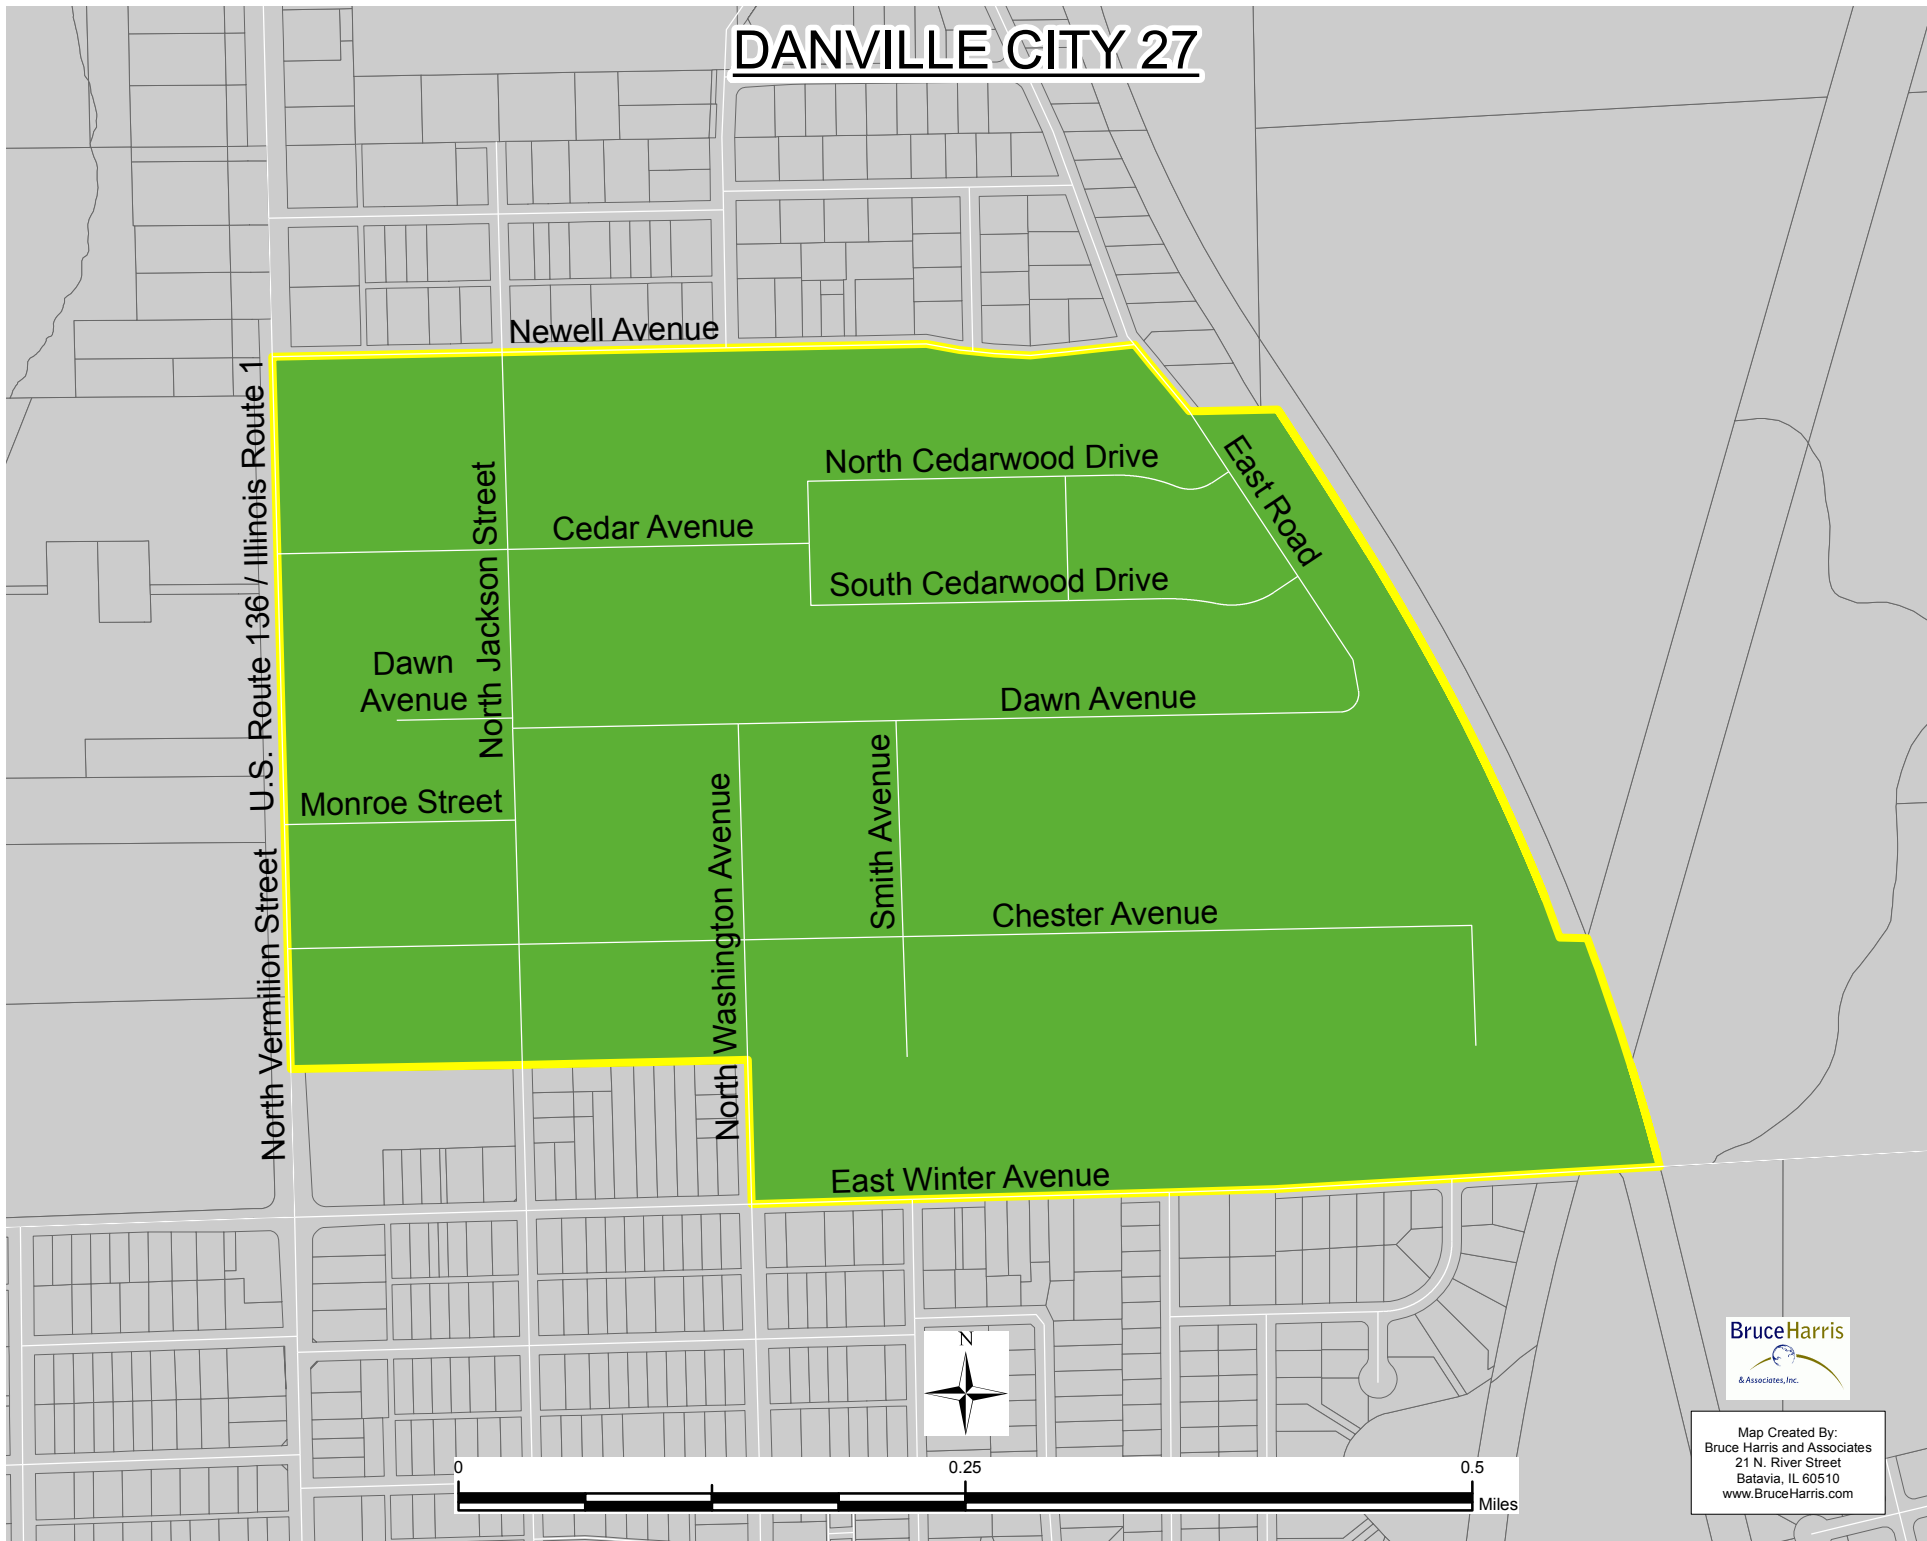

DANVILLE CITY 27

North Vermilion Street U.S. Route 136 / Illinois Route 1

Map Created By:
Bruce Harris and Associates
21 N. River Street
Batavia, IL 60510
www.BruceHarris.com