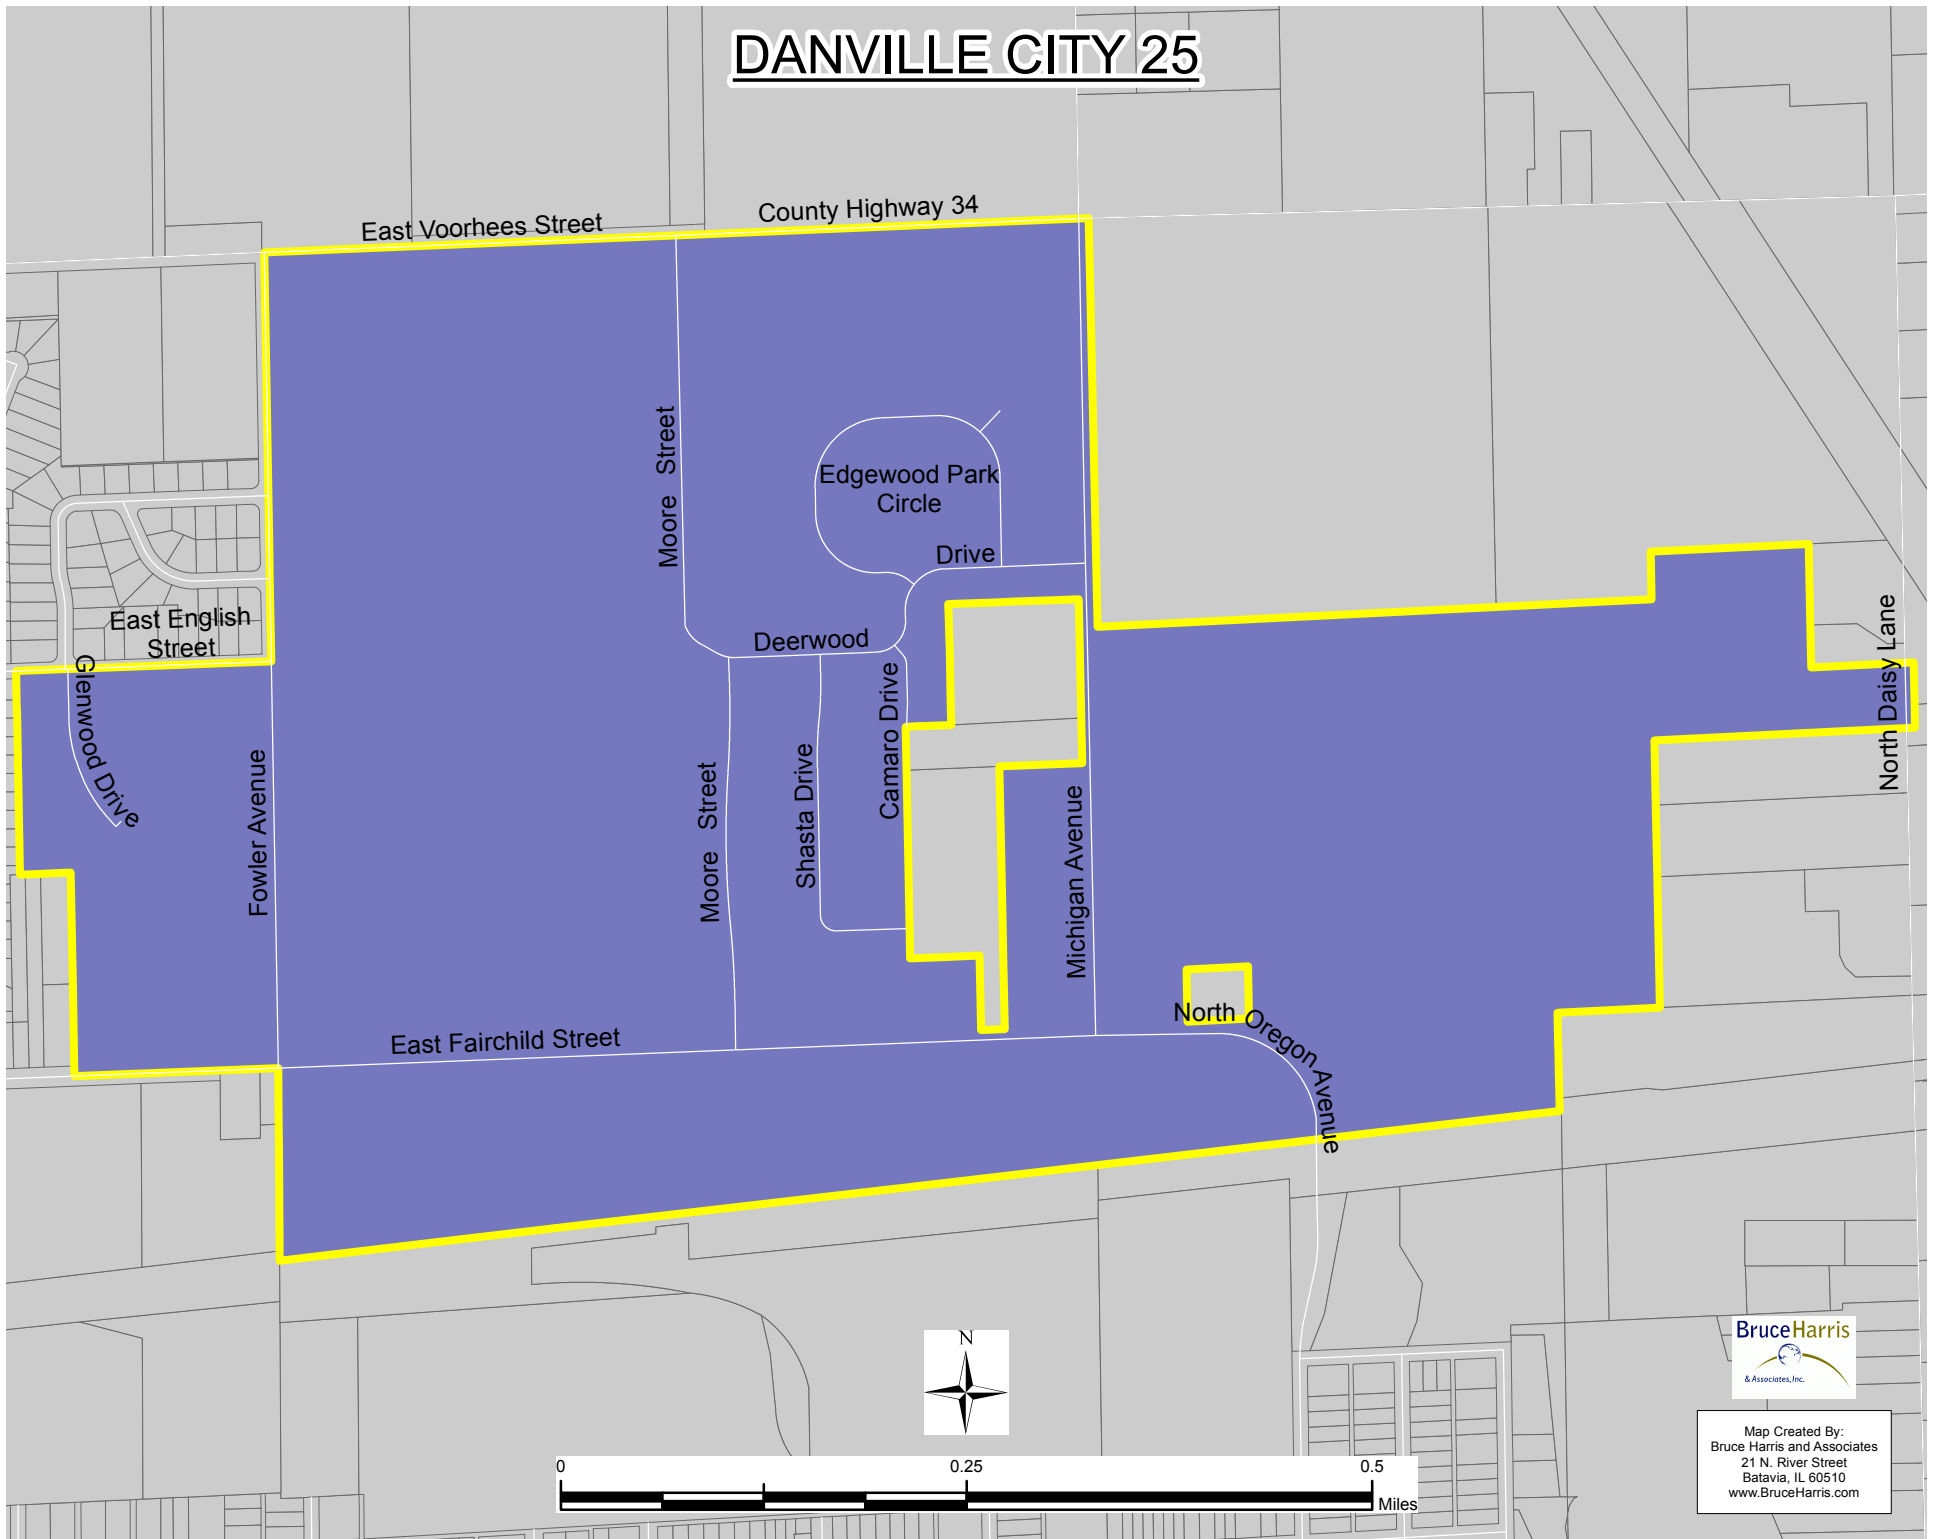

# DANVILLE CITY 25

**BruceHarris**  
& Associates, Inc.

Map Created By:  
Bruce Harris and Associates  
21 N. River Street  
Batavia, IL 60510  
www.BruceHarris.com