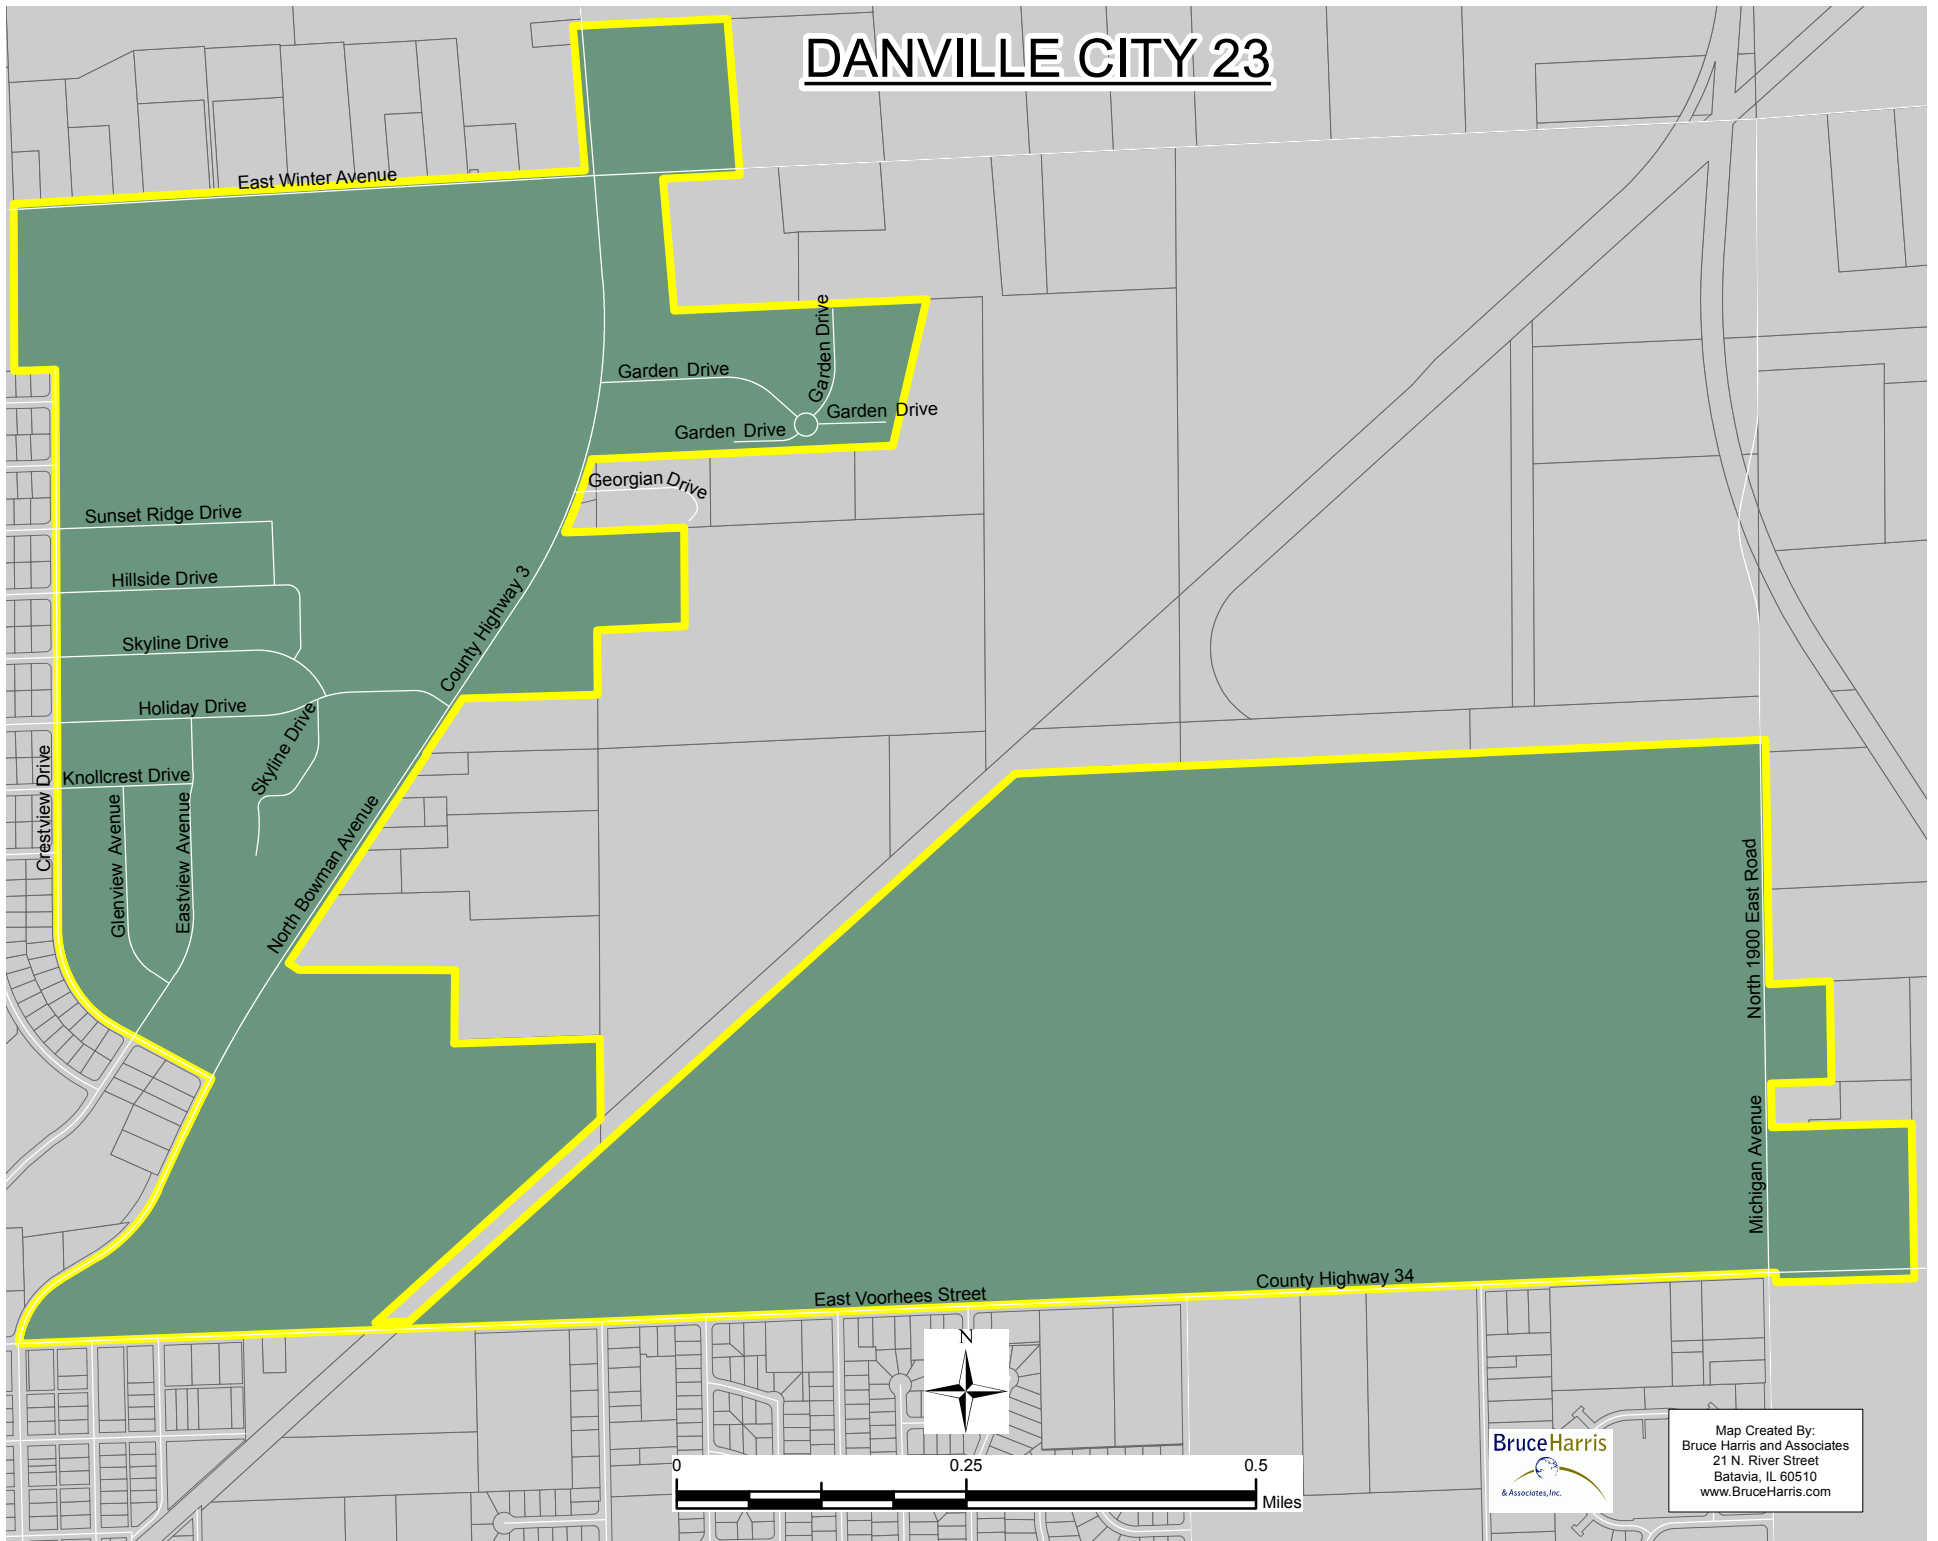

DANVILLE CITY 23

Map Created By:
Bruce Harris and Associates
21 N. River Street
Batavia, IL 60510
www.BruceHarris.com