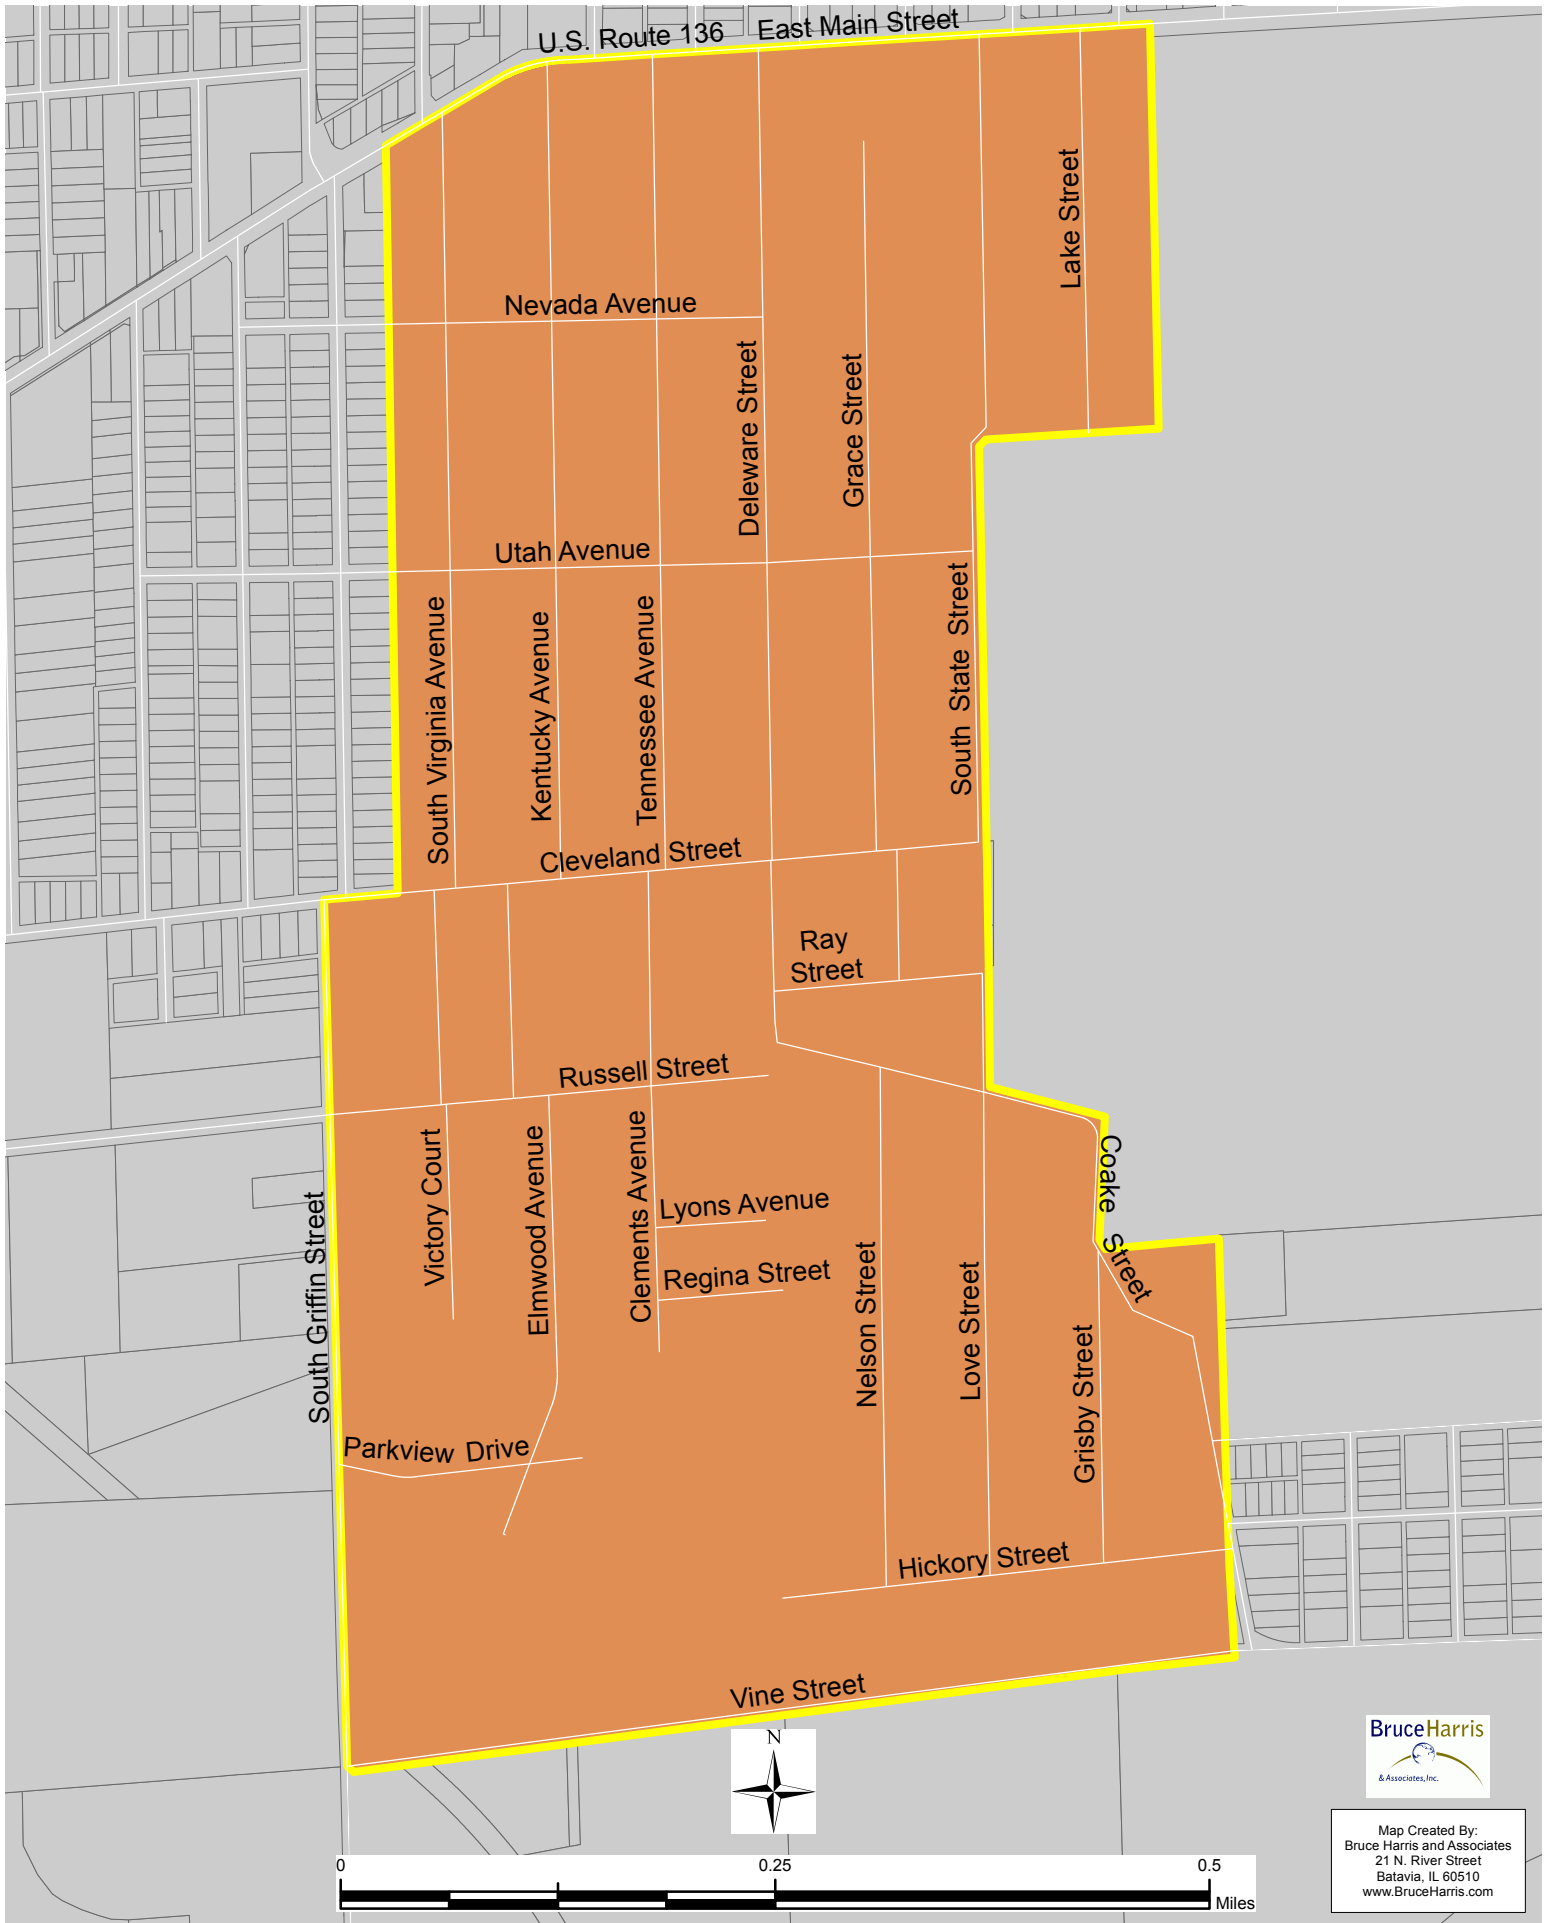

# DANVILLE CITY 22

Map Created By:  
Bruce Harris and Associates  
21 N. River Street  
Batavia, IL 60510  
www.BruceHarris.com