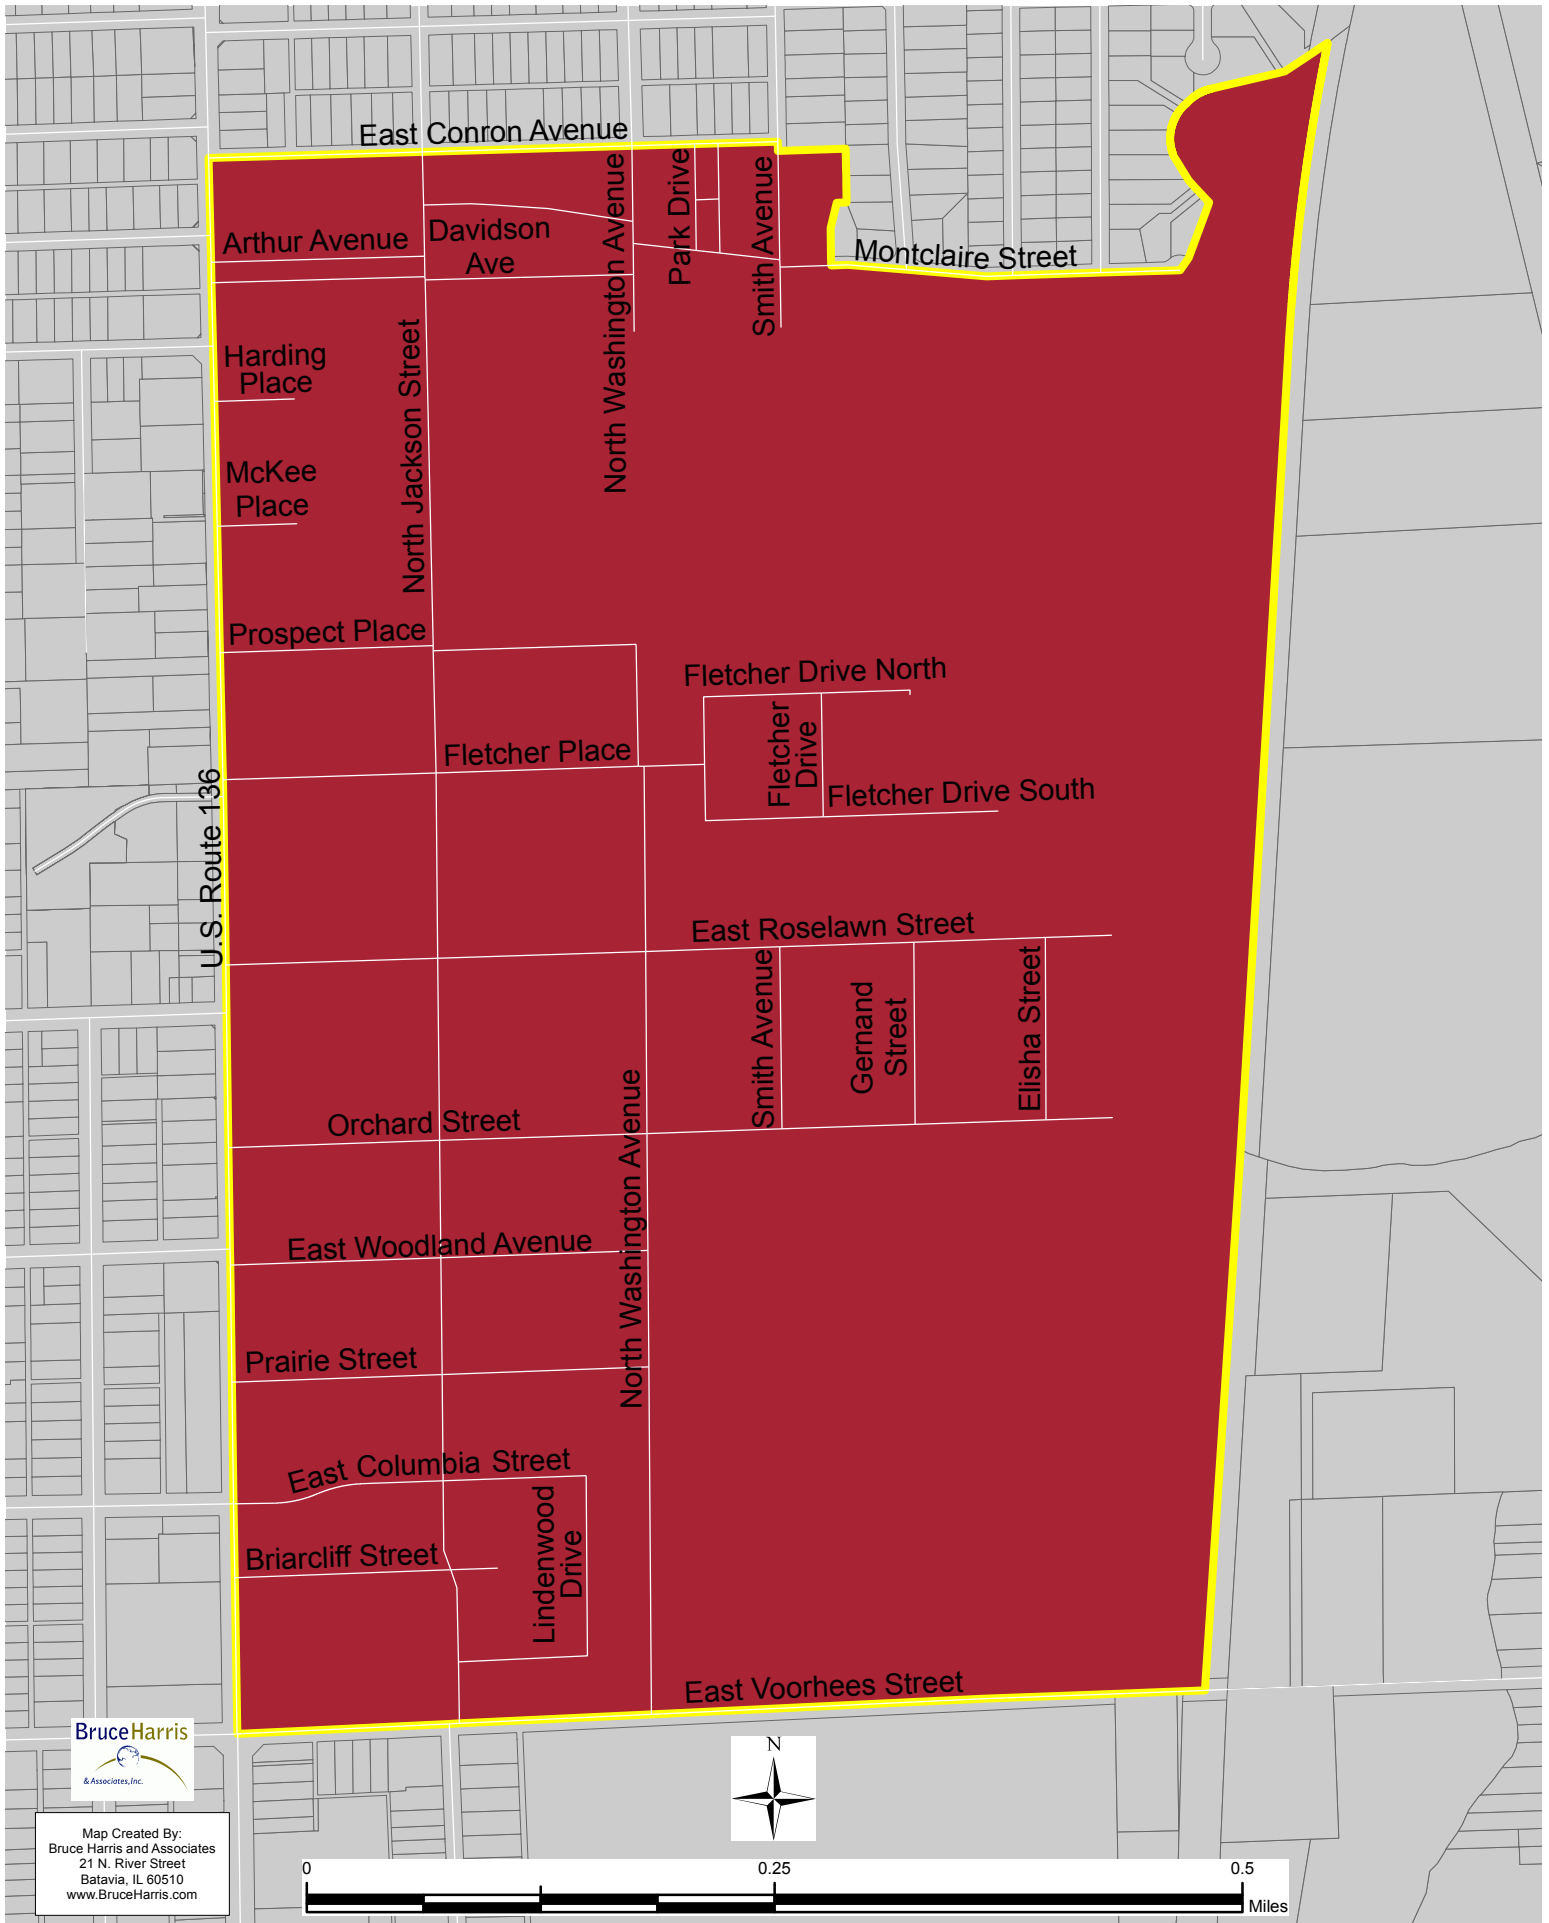

DANVILLE CITY 2

Map Created By:
Bruce Harris and Associates
21 N. River Street
Batavia, IL 60510
www.BruceHarris.com