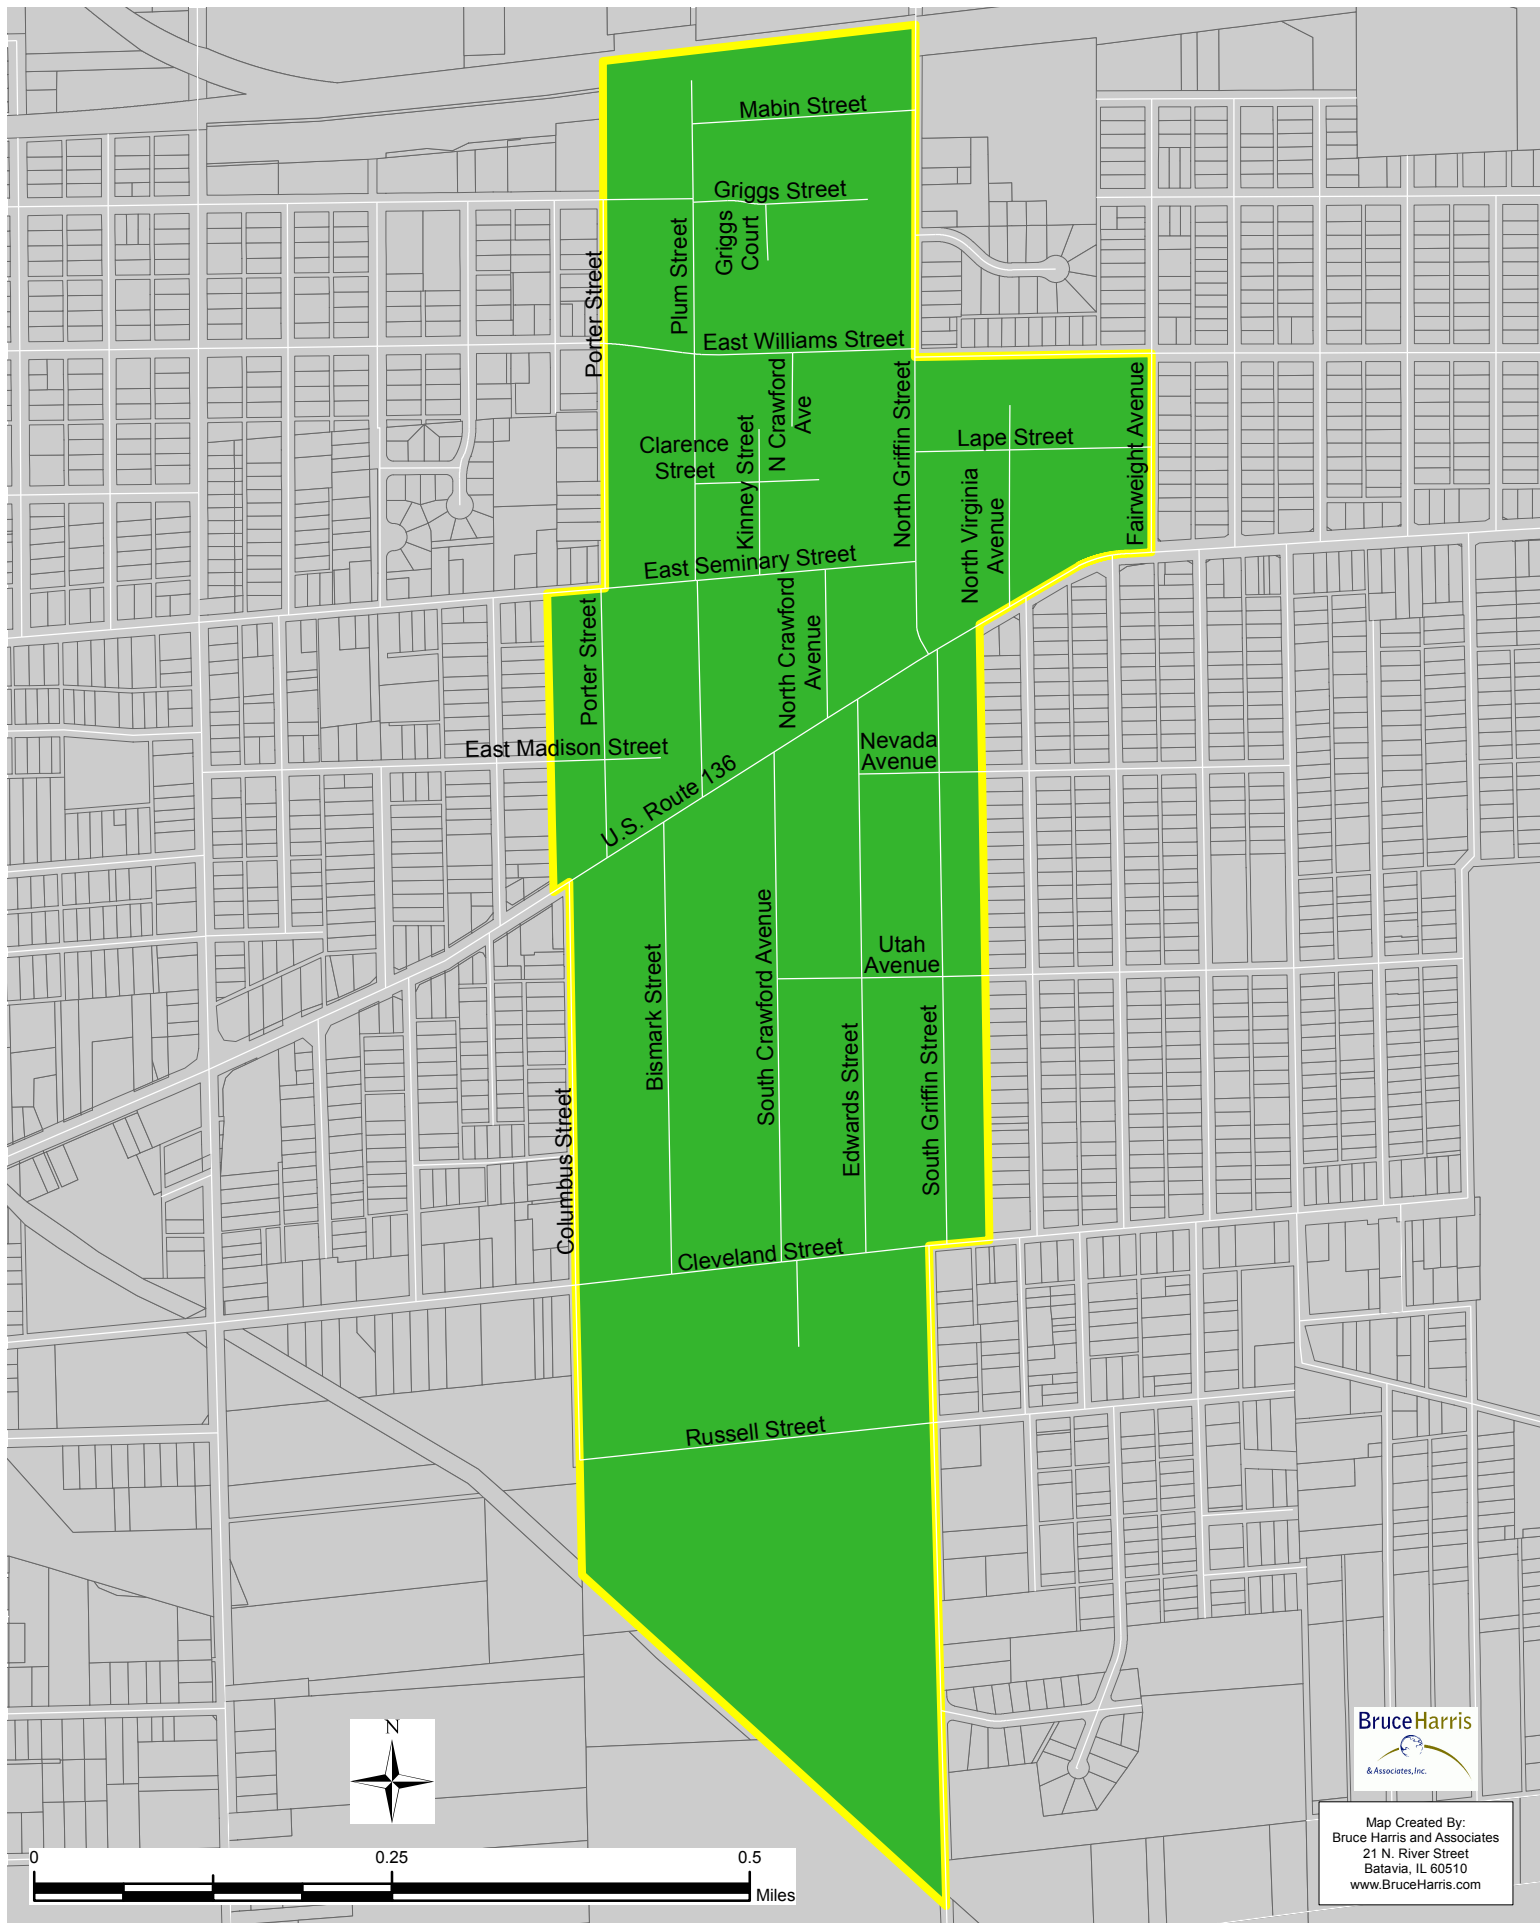

# DANVILLE CITY 13

**Bruce Harris**  
& Associates, Inc.

Map Created By:  
Bruce Harris and Associates  
21 N. River Street  
Batavia, IL 60510  
[www.BruceHarris.com](http://www.BruceHarris.com)