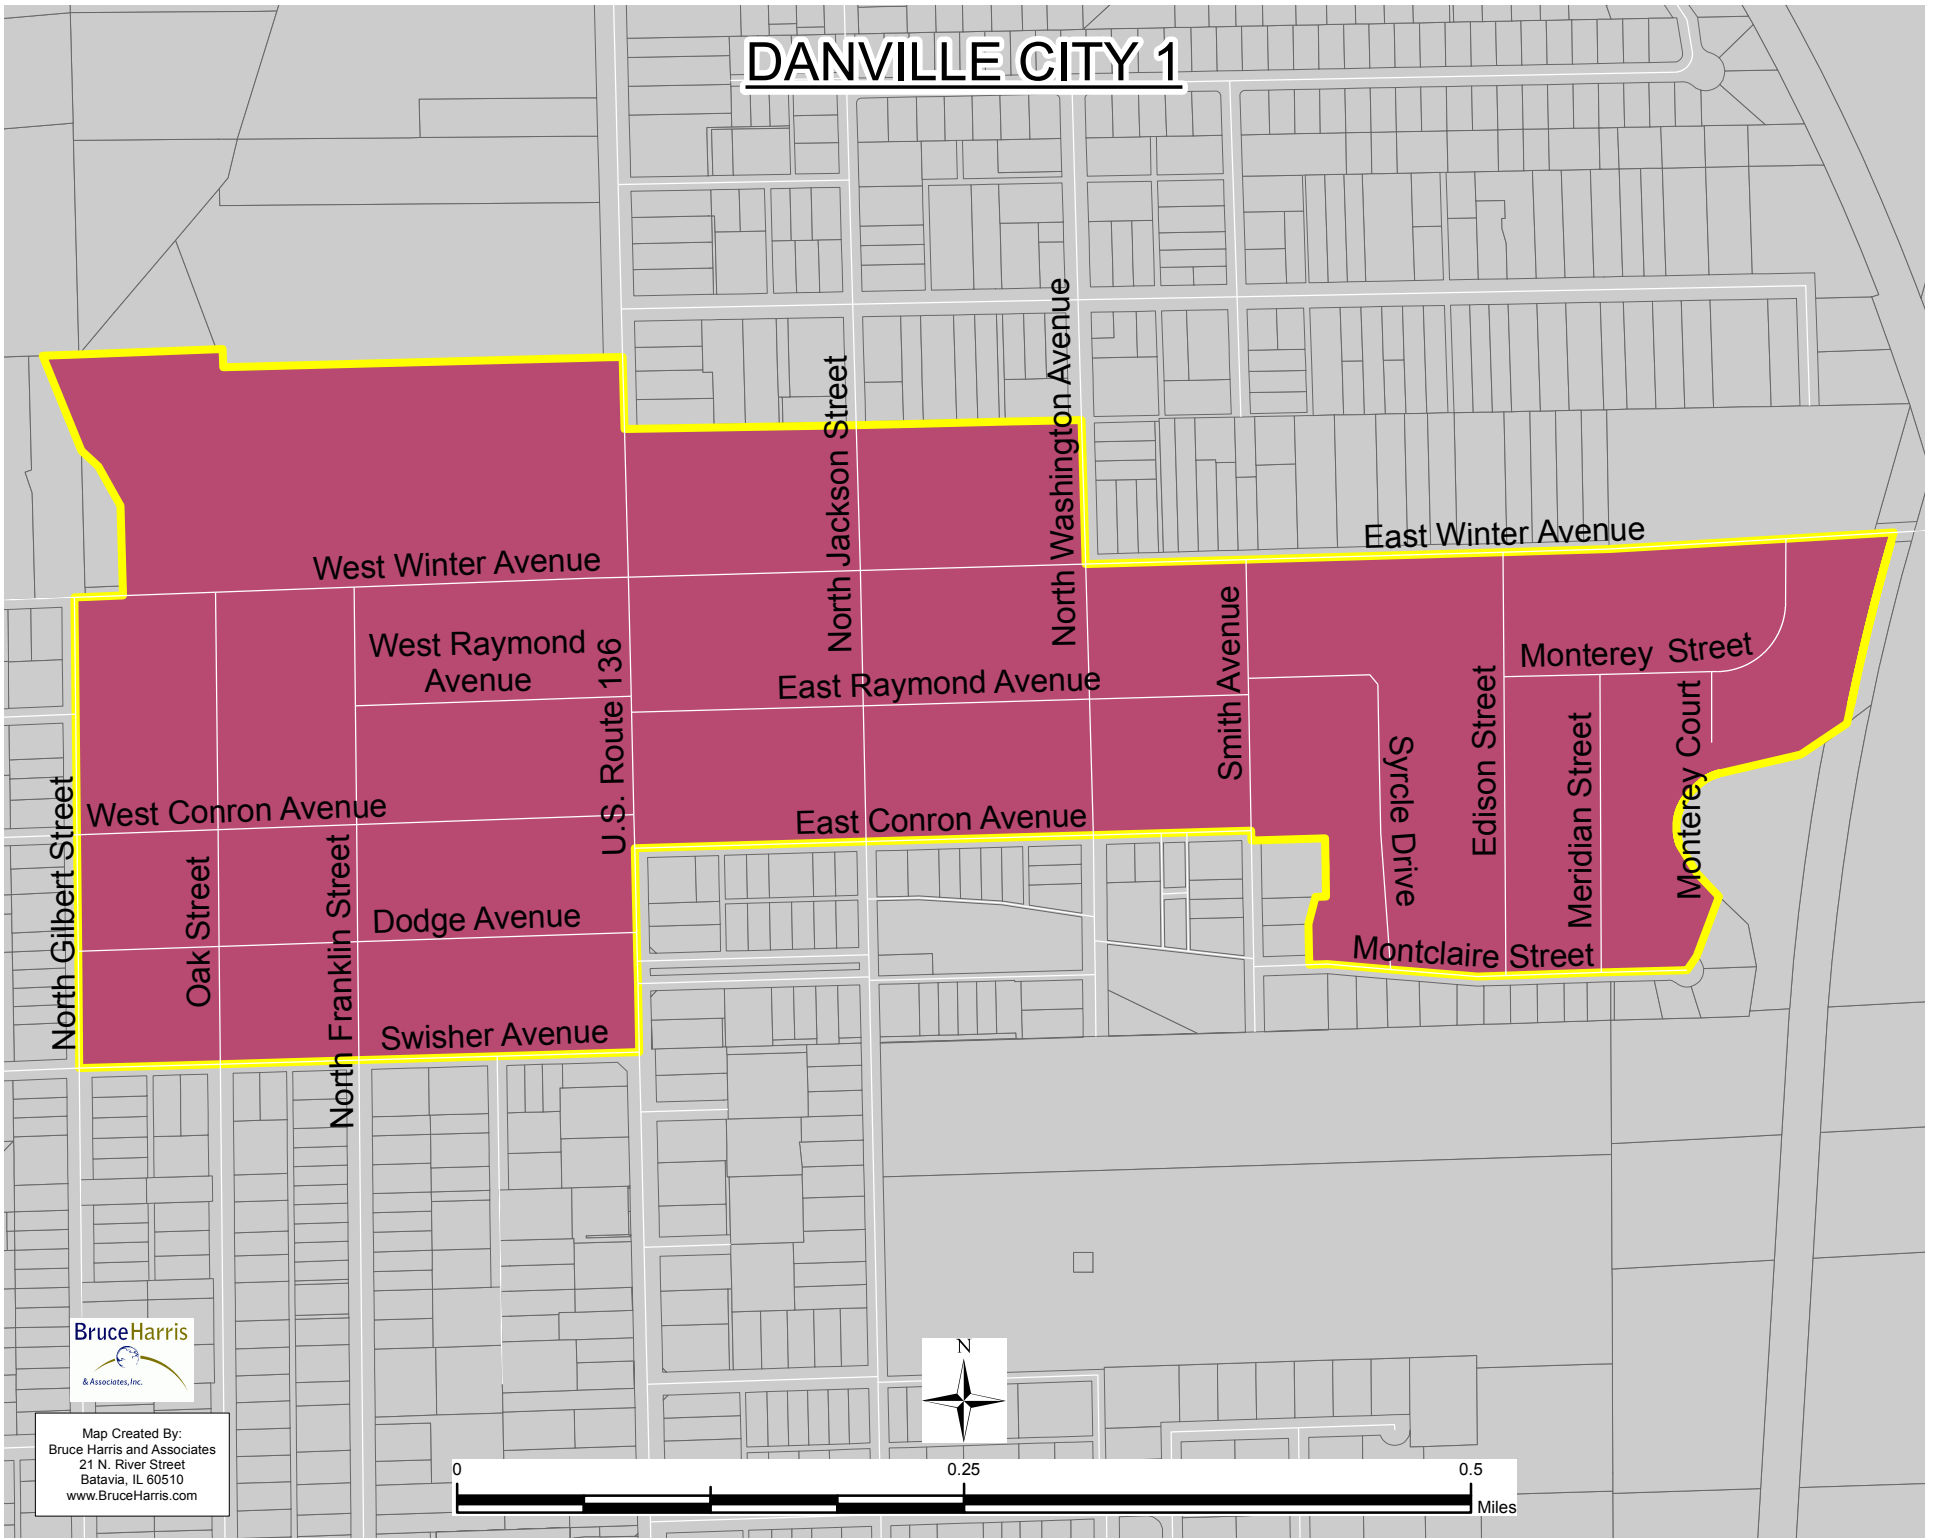

# DANVILLE CITY 1

Map Created By:  
Bruce Harris and Associates  
21 N. River Street  
Batavia, IL 60510  
www.BruceHarris.com